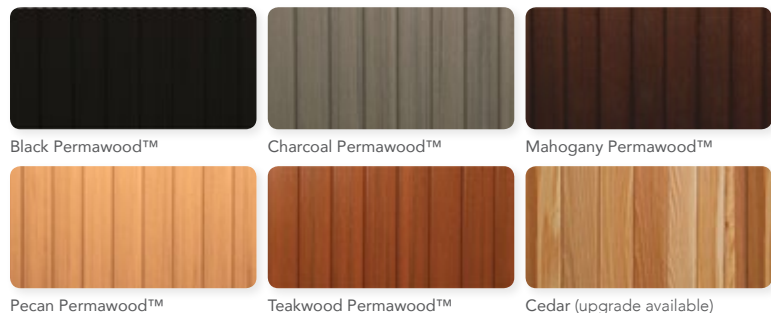

SHELLS & CABINETS

PERMASHELL™ COLORS

PERMAWOOD™ CABINET COLORS

*Serenity Blue, Silver or White not available in Bella MS or Rendezvous LS models. Color samples are for reference only. Actual product color may vary slightly. Nordic Products Inc. reserves the right to change any specifications without notice.