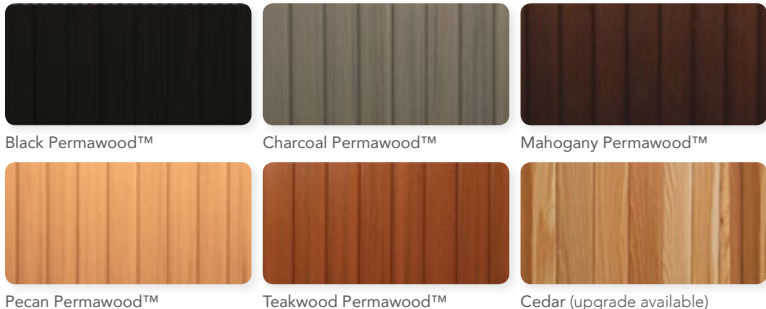

Shown in Starlight Blue

SHELLS & CABINETS

PERMASHELL™ COLORS

PERMAWOOD™ CABINET COLORS

*Serenity Blue, Silver or White not available in Bella MS or Rendezvous LS models. Color samples are for reference only. Actual product color may vary slightly. Nordic Products Inc. reserves the right to change any specifications without notice.