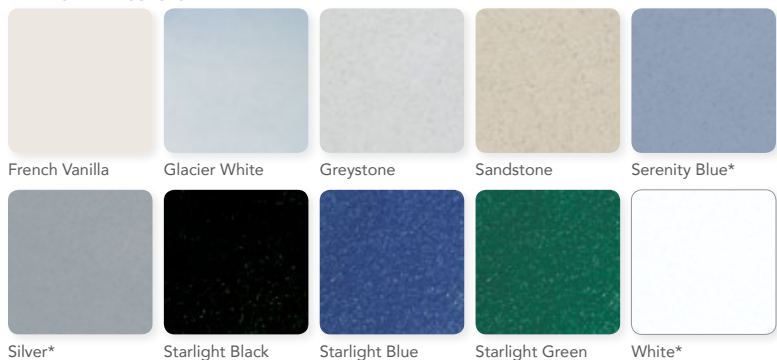

Shown in Glacier White

SHELLS & CABINETS

PERMASHELL™ COLORS

PERMAWOOD™ CABINET COLORS

*Serenity Blue, Silver or White not available in Bella MS or Rendezvous LS models. Color samples are for reference only. Actual product color may vary slightly. Nordic Products Inc. reserves the right to change any specifications without notice.