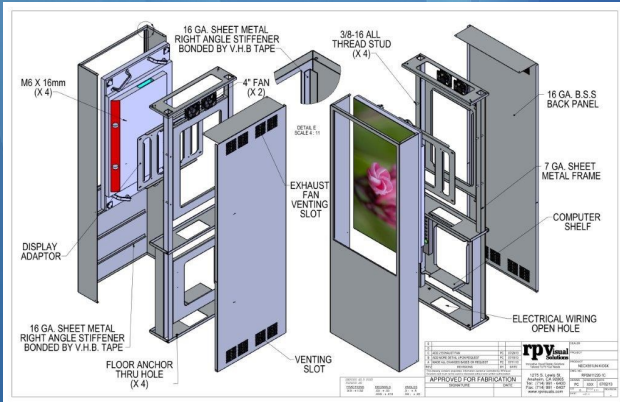

Kiosk Applications

- Point-of-sale (POS)
- Wayfinding Kiosk
- Interactivity Points
- Directories & Maps
- Restaurant Menus
- Hotels & Resorts
- Waiting Areas
- Lobbies
- Airports

Finishes

- Acrylic
- Solid Wood
- Wood Veneer
- Metal (Laminate, Powdercoat, Brushed, etc.)
- Formica Laminate (Solid, Color, Patterns, Wood grains)

Accessories

RPK Kiosk accessory options include bracket mounts to hold Loudspeakers, Source Devices, or Cameras, creating a truly versatile mount. These mounts can be located at the sides, top, or below the panels. Touch Overlay Bezel with up to 32 touch points and Custom Cladding can be added.