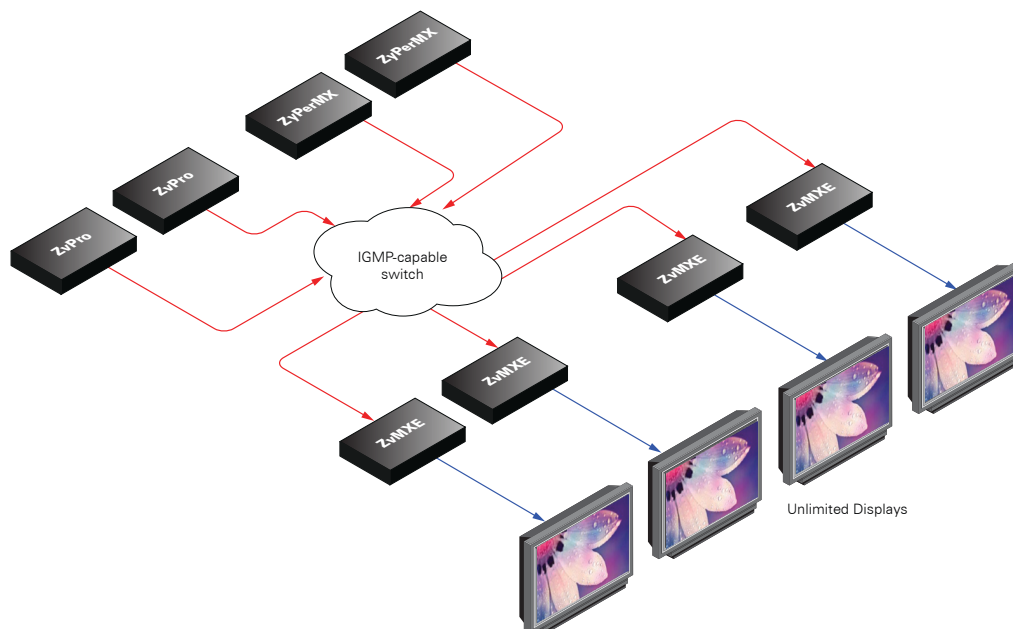

## ZvMXE

Media eXperience Engine

The ZvMXE is a high performance IP Set Top Box. Simply plug it into your display, connect to the Network, and begin watching channels. Simple deployment and auto-discovery of ZeeVee generated IP feeds makes video deployment straightforward. The ZvMXE architecture allows capabilities to be expanded over time as your requirements change. With ZvMXE, IP deployments are now as simple as RF deployments.

### Feature Summary:

- ZvMXE auto-discovers the ZyPerMX and ZvPro I Series streams, which are added automatically to the lineup
- Additional channels/streams can be added manually.
- Supports three main HD formats: H.264, MPEG-2, MPEG-4, and others
- Supports many kinds of IPTV programs
- Infrared remote control with programmable buttons allows direct control of the television (unified remote control for controlling user experience)
- Change channels remotely via IP commands

<b>Network Service</b>		
Ethernet	10/100/1000 LAN	1 RJ45
<b>Interface</b>		
Power	DC connector	12 VDC 1A (Worldwide AC adapter is supplied)
Video output	HDMI	1 1.4/2.0 female, Up to 1080p60/60Hz
	CVBS & Analog audio	1 3.5mm jack
Recommended stream data rates	MPEG2 - <=24Mbps, MPEG4 <= approx 6-8MBps	
Audio output	HDMI	Available on HDMI connector
USB port	USB host	2 USB2.0 normal type (Type A)
Button	Recovery button	1
Remote control receiver	IR port	Built into body of unit
<b>Appearance</b>		
Body Material	ABS+PC	
Color	Black	
Dimensions	4.2 in (107mm) x 4.2 in (107mm) x .75 in (20mm)	
Weight	175g	
Storage temperature	-10°C~50°C	
Operating temperature	0°C~35°C	
<b>Certifications for Use</b>		
Standard	CE	Yes
	RoHS	Yes
	FCC	Yes