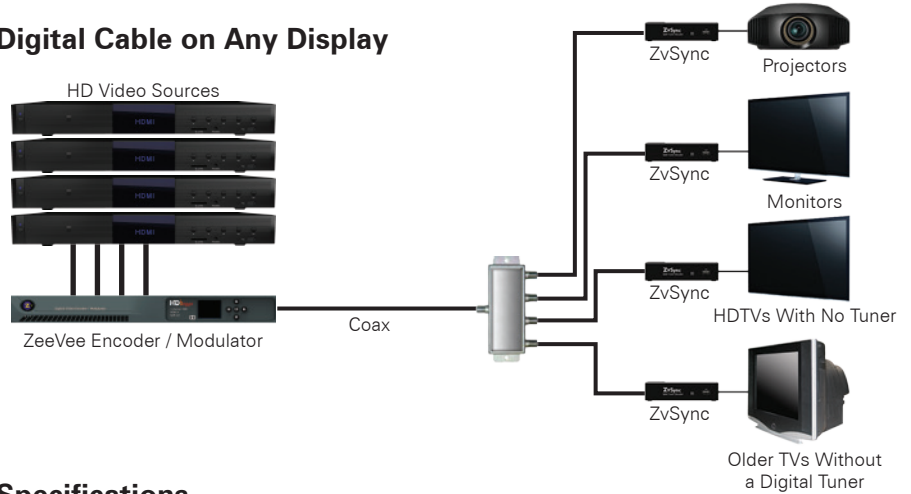

## Digital Cable Tuner

ZvSync is a DVB-T digital cable tuner with HDMI and composite outputs. It can be used for any display that is not equipped with a built-in digital tuner, such as: projectors, HDTVs without tuners, commercial displays, monitors, and analog TVs.

### Digital Cable on Any Display

### Specifications

GENERAL	
<b>Model Name</b>	ZvSync
<b>Part Number</b>	ZvSync-EU
<b>Compliance</b>	UL, CE, TuV, CSA, FCC Low Voltage Directive 2006/95/EC EN60065:2002 + A1:2006 EMC Directive 2004/108/EC EN 55 013:2001 + A1:2003 + A2:2006, EN 55 020:2007 EN 61 000-3-2:2006, EN 61 000-3-3:2008
<b>Carton Dimensions (individual)</b>	8.89 x 17.15 x 14 cm
<b>Shipping Weight</b>	510.3g
<b>Warranty</b>	1 Year
TUNER	
<b>Input Frequency Range</b>	48-862MHz
<b>RF Input Level</b>	-20 to -82dBm
<b>IF Bandwidth</b>	6,7, and 8MHz
<b>Modulation</b>	DVB-T, DVB-T2
VIDEO	
<b>Decoder Format</b>	MPEG4 AVC/H.264 HP@I4, MPEG2 MP@ML/HL
<b>Output Format</b>	480i, 480p, 576i, 576p, 720p, 1080i, 1080p60Hz
<b>Aspect Ratio</b>	4:3, 16:9, Auto
<b>Output Ports</b>	HDMI (v1.3C), CVBS
AUDIO	
<b>Decoder Format</b>	MPEG-1 (layer 1 & 2 & 3), WMA, AC-3
<b>Audio Output</b>	Digital Audio over HDMI, RCAX2(L/R)
USB2.0	
<b>Supported Capacity</b>	Unlimited
<b>Supported Media</b>	MP3, WMA, JPEG, BMP, AVI
POWER	
<b>Supply Voltage (Wall)</b>	100-240VAC 50-60Hz
<b>Supply Voltage (ZvSync Unit)</b>	5VDC
<b>Maximum Power Consumption</b>	10W
<b>Standby Power Consumption</b>	<0.8W
<b>Nominal Power Consumption</b>	5W
ACCESSORIES (included)	
<b>Remote Control</b>	Controls decoder with learning function for basic control of television
<b>AA Batteries (2x)</b>	Remote control power
<b>Composite Cable</b>	Connects to television when using CVBS output
<b>IR Sensor</b>	Connects to IR port, allows tuner to be installed in an unobtrusive location
<b>External Power Supply</b>	Connects to AC outlet, provides low voltage DC to tuner unit