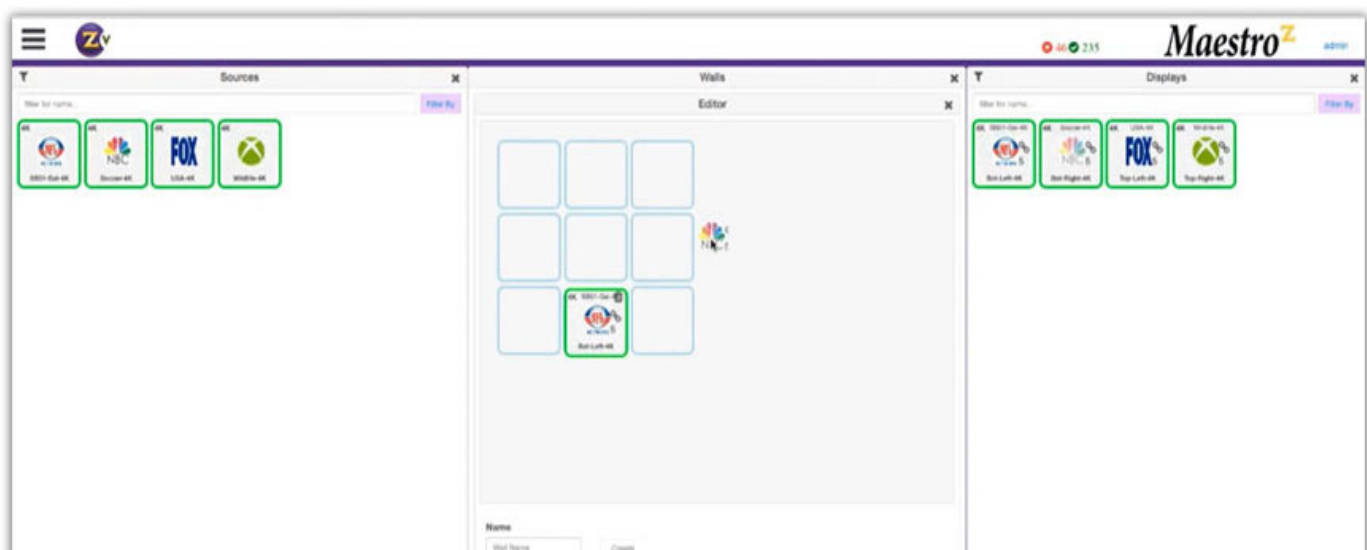

MaestroZ Administration Interface