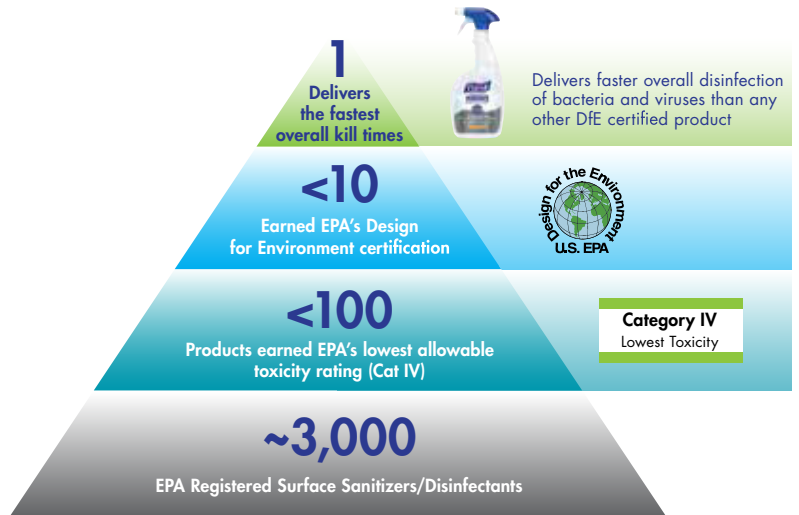

FORMULATED FOR FOOD CONTACT SURFACES

No rinse required on food contact surfaces

RAPID KILL TIME

Eliminates 99.99% of germs including Norovirus and the Cold & Flu virus

POWERFUL PEACE OF MIND

Lowest allowable EPA toxicity rating

MULTI-SURFACE PERFORMANCE

Proven across most hard and soft surfaces

EPA DESIGN FOR ENVIRONMENT (DfE) CERTIFIED:

Delivers faster overall disinfection of bacteria and viruses than any other DfE product

No competitor can match the PURELL™ brand's high standards for performance, people, and the planet.*