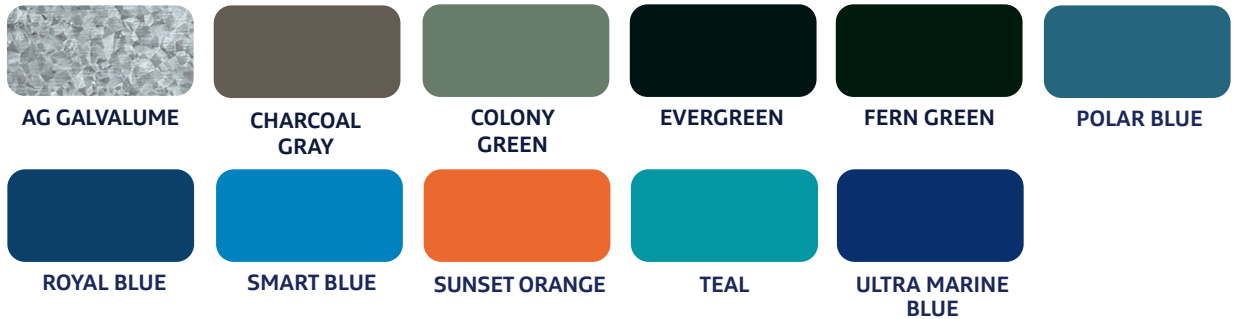

Colors apply to
280 SERIES
SELF-STORAGE
DOORS

PRICING TIERS:
An upcharge will
be applied to
all specialty door
colors on all
door models.

STANDARD COLORS

SPECIALTY COLORS (TIER 1)

SPECIALTY COLORS (TIER 2)

SPECIALTY COLORS (TIER 3)

SPECIALTY COLORS (TIER 4)

For paint warranty, please visit: ASTAAmerica.com/paintwarranty.
Please contact ASTAAmerica.com for actual steel color samples.