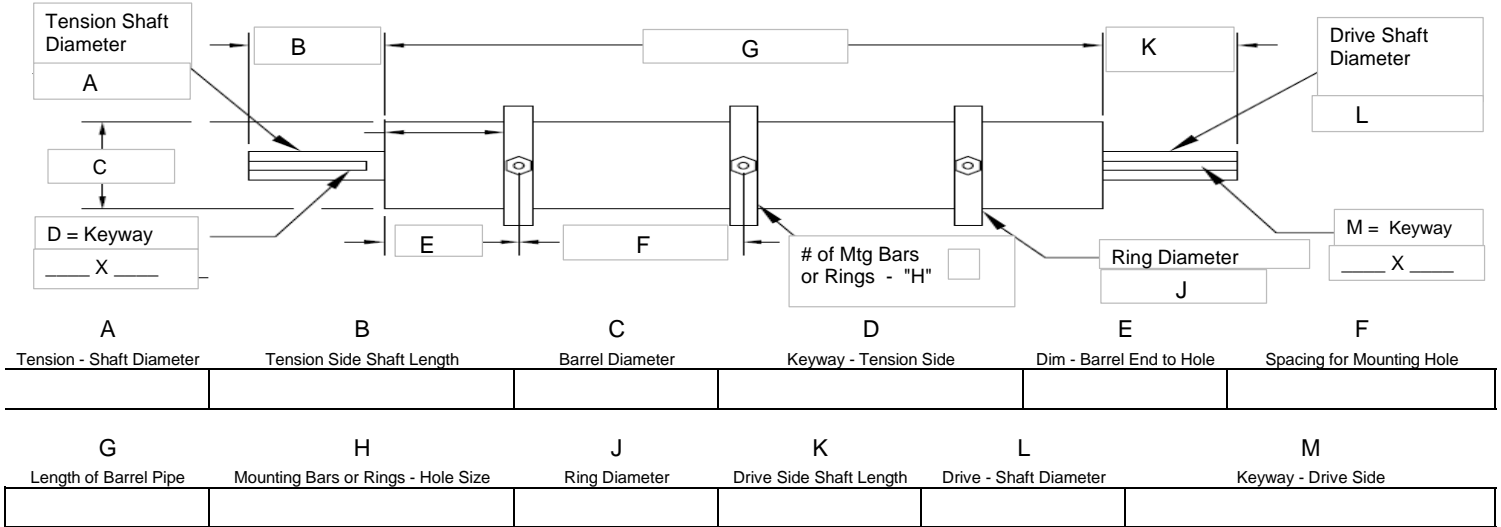

Notes: Fill out all information shown. Accurate counter-balance requires curtain gauge if known. If not we will manufacture to your specifications or default to our own design standards.  
 : Barrel Hoops, Lugs and Rings are not offered by Asta Door. Asta Door will provide Mounting Bars with threaded nuts for starter slat attachment.

**SLAT PROFILE:** Flat: \_\_\_\_\_ Curved: \_\_\_\_\_ **SLAT SIZE:** \_\_\_\_\_

**DOOR SIZE:** Width: \_\_\_\_\_ X Height: \_\_\_\_\_

**DRIVE SIDE:** LH: \_\_\_\_\_ RH: \_\_\_\_\_ **CURTAIN GAUGE:** \_\_\_\_\_

**TENSION SHAFT HOLE:** YES: \_\_\_\_\_ NO: \_\_\_\_\_ Hole Size: \_\_\_\_\_  
 Distance From End Of Shaft To Center Of Hole: \_\_\_\_\_

**OPERATION:** Push-Up: \_\_\_\_\_ Chain: \_\_\_\_\_ Motor: \_\_\_\_\_ Other: \_\_\_\_\_

**BOTTOM BAR:** Material: \_\_\_\_\_ Weight: \_\_\_\_\_ Size: \_\_\_\_\_ x \_\_\_\_\_ Gauge: \_\_\_\_\_

**MANUFACTURER / MODEL:** \_\_\_\_\_

**Special Instructions:**
