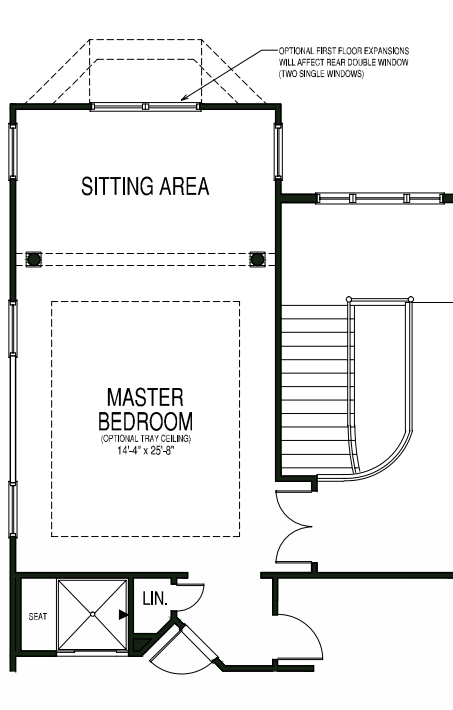

THE Somerset

FROM 4,880 Sq. Ft. | 4 Bedrooms | 3 Full Baths | 2 Half Baths | 2-Car Garage

First Floor

These options will include a 4' 0" Master Bedroom Expansion.

These options will include a 4' 0" Master Bedroom Expansion.

Second Floor

Although all illustrations, specifications and dimensions are believed correct at the time of publication, accuracy cannot be guaranteed. The right is reserved to make changes without notice or obligation. Windows, doors and ceilings may vary on the elevations selected. Optional items indicated are available at additional cost. Artist renderings are for representational purposes only and may not exactly depict the model as built. Consult your sales representative for details.