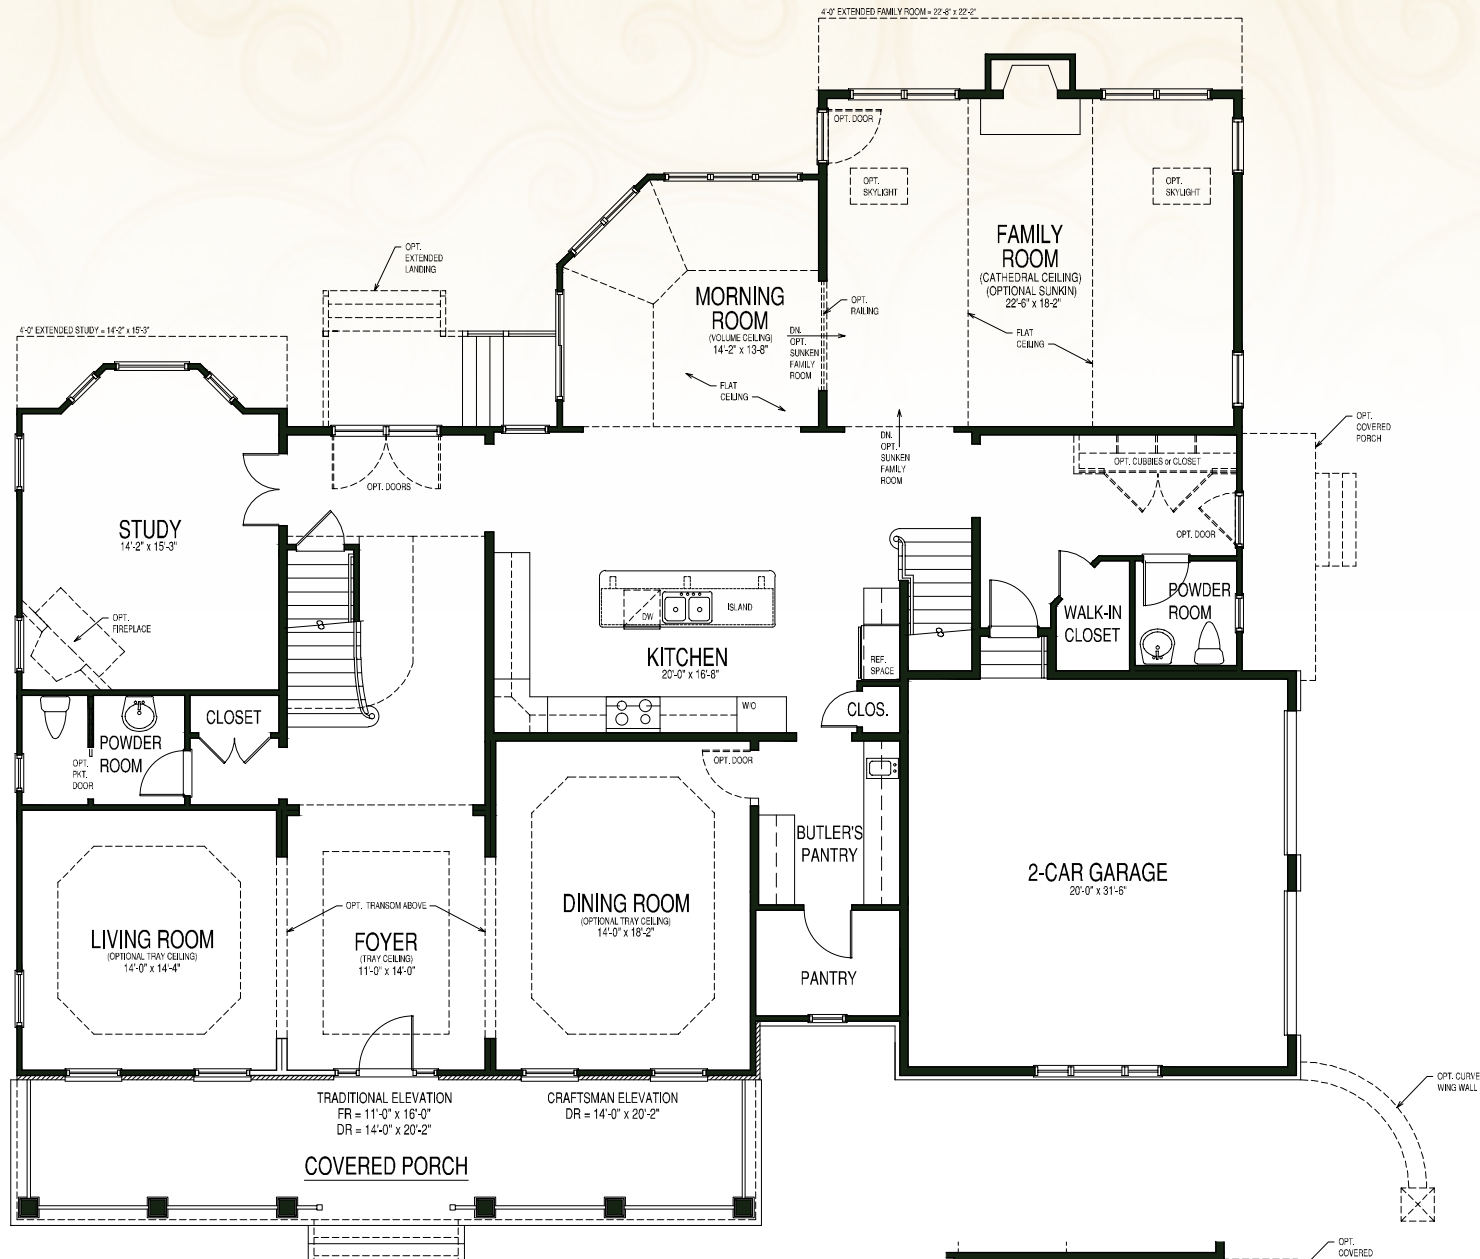

THE Somerset

FROM 4,880 Sq. Ft. | 4 Bedrooms | 3 Full Baths | 2 Half Baths | 2-Car Garage

First Floor

These options will include a 4' 0" Master Bedroom Expansion.

These options will include a 4' 0" Master Bedroom Expansion.