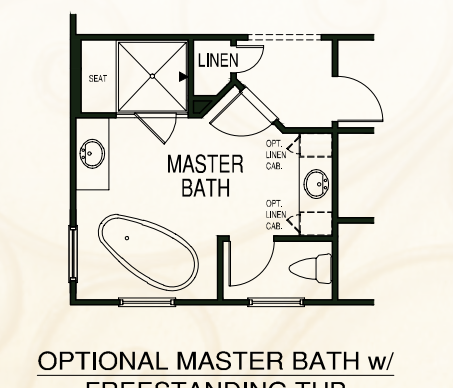

THE Somerset

FROM 4,880 Sq. Ft. | 4 Bedrooms | 3 Full Baths | 2 Half Baths | 2-Car Garage

First Floor

These options will include a 4' 0" Master Bedroom Expansion.

These options will include a 4' 0" Master Bedroom Expansion.

Second Floor

Although all illustrations, specifications and dimensions are believed correct at the time of publication, accuracy cannot be guaranteed. The right is reserved to make changes without notice or obligation. Windows, doors and ceilings may vary on the elevations selected. Optional items indicated are available at additional cost. Artist renderings are for representational purposes only and may not exactly depict the model as built. Consult your sales representative for details.