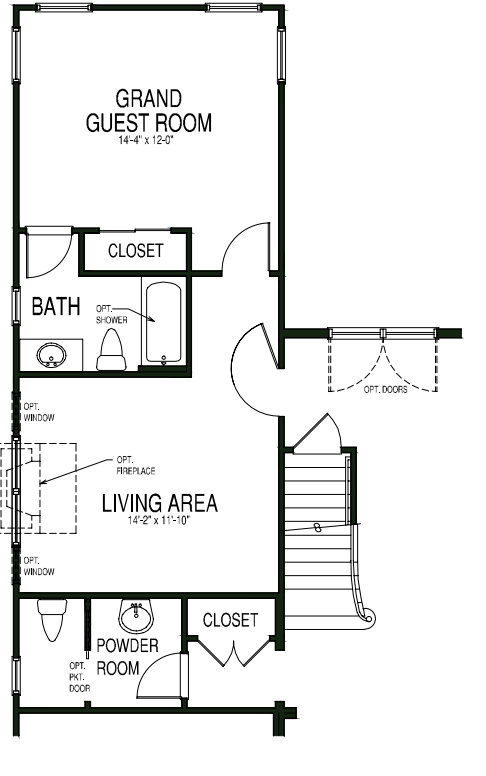

THE Somerset

FROM 4,880 Sq. Ft. | 4 Bedrooms | 3 Full Baths | 2 Half Baths | 2-Car Garage

First Floor

These options will include a 4' 0" Master Bedroom Expansion.

These options will include a 4' 0" Master Bedroom Expansion.