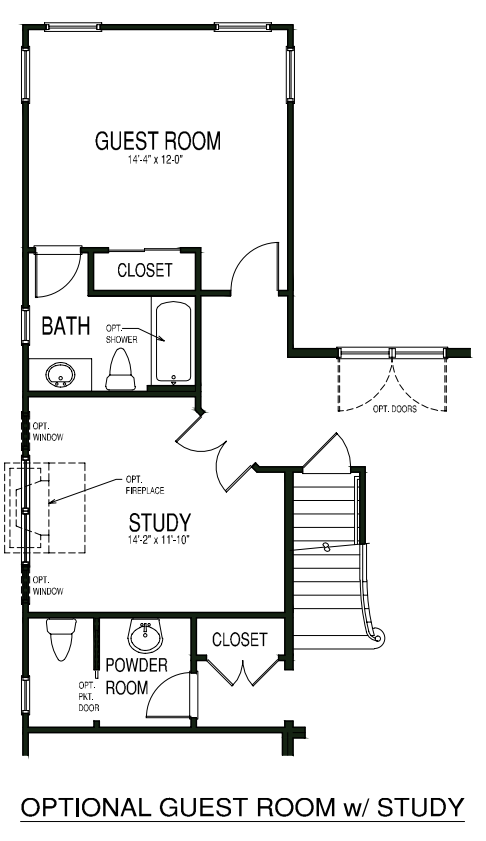

THE Somerset

FROM 4,880 Sq. Ft. | 4 Bedrooms | 3 Full Baths | 2 Half Baths | 2-Car Garage

First Floor

These options will include a 4' 0" Master Bedroom Expansion.

These options will include a 4' 0" Master Bedroom Expansion.