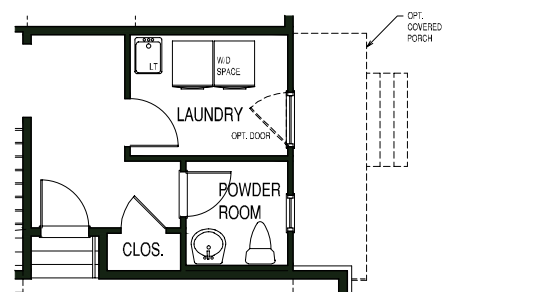

THE Somerset

FROM 4,880 Sq. Ft. | 4 Bedrooms | 3 Full Baths | 2 Half Baths | 2-Car Garage

First Floor

These options will include a 4' 0" Master Bedroom Expansion.

These options will include a 4' 0" Master Bedroom Expansion.