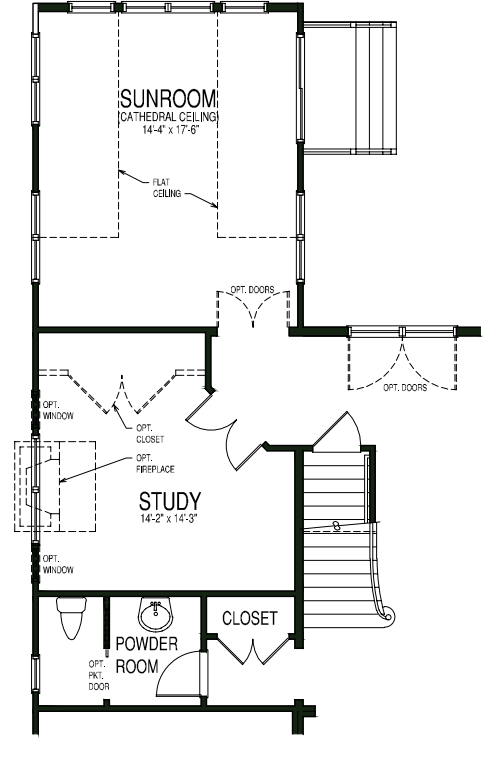

THE Somerset

FROM 4,880 Sq. Ft. | 4 Bedrooms | 3 Full Baths | 2 Half Baths | 2-Car Garage

First Floor

These options will include a 4' 0" Master Bedroom Expansion.

These options will include a 4' 0" Master Bedroom Expansion.