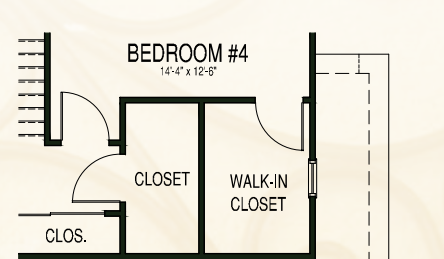

THE Somerset

FROM 4,880 Sq. Ft. | 4 Bedrooms | 3 Full Baths | 2 Half Baths | 2-Car Garage

First Floor

These options will include a 4' 0" Master Bedroom Expansion.

These options will include a 4' 0" Master Bedroom Expansion.