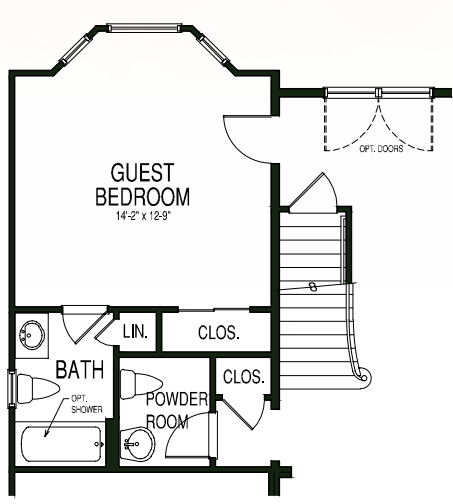

THE Somerset

FROM 4,880 Sq. Ft. | 4 Bedrooms | 3 Full Baths | 2 Half Baths | 2-Car Garage

First Floor

These options will include a 4' 0" Master Bedroom Expansion.

These options will include a 4' 0" Master Bedroom Expansion.