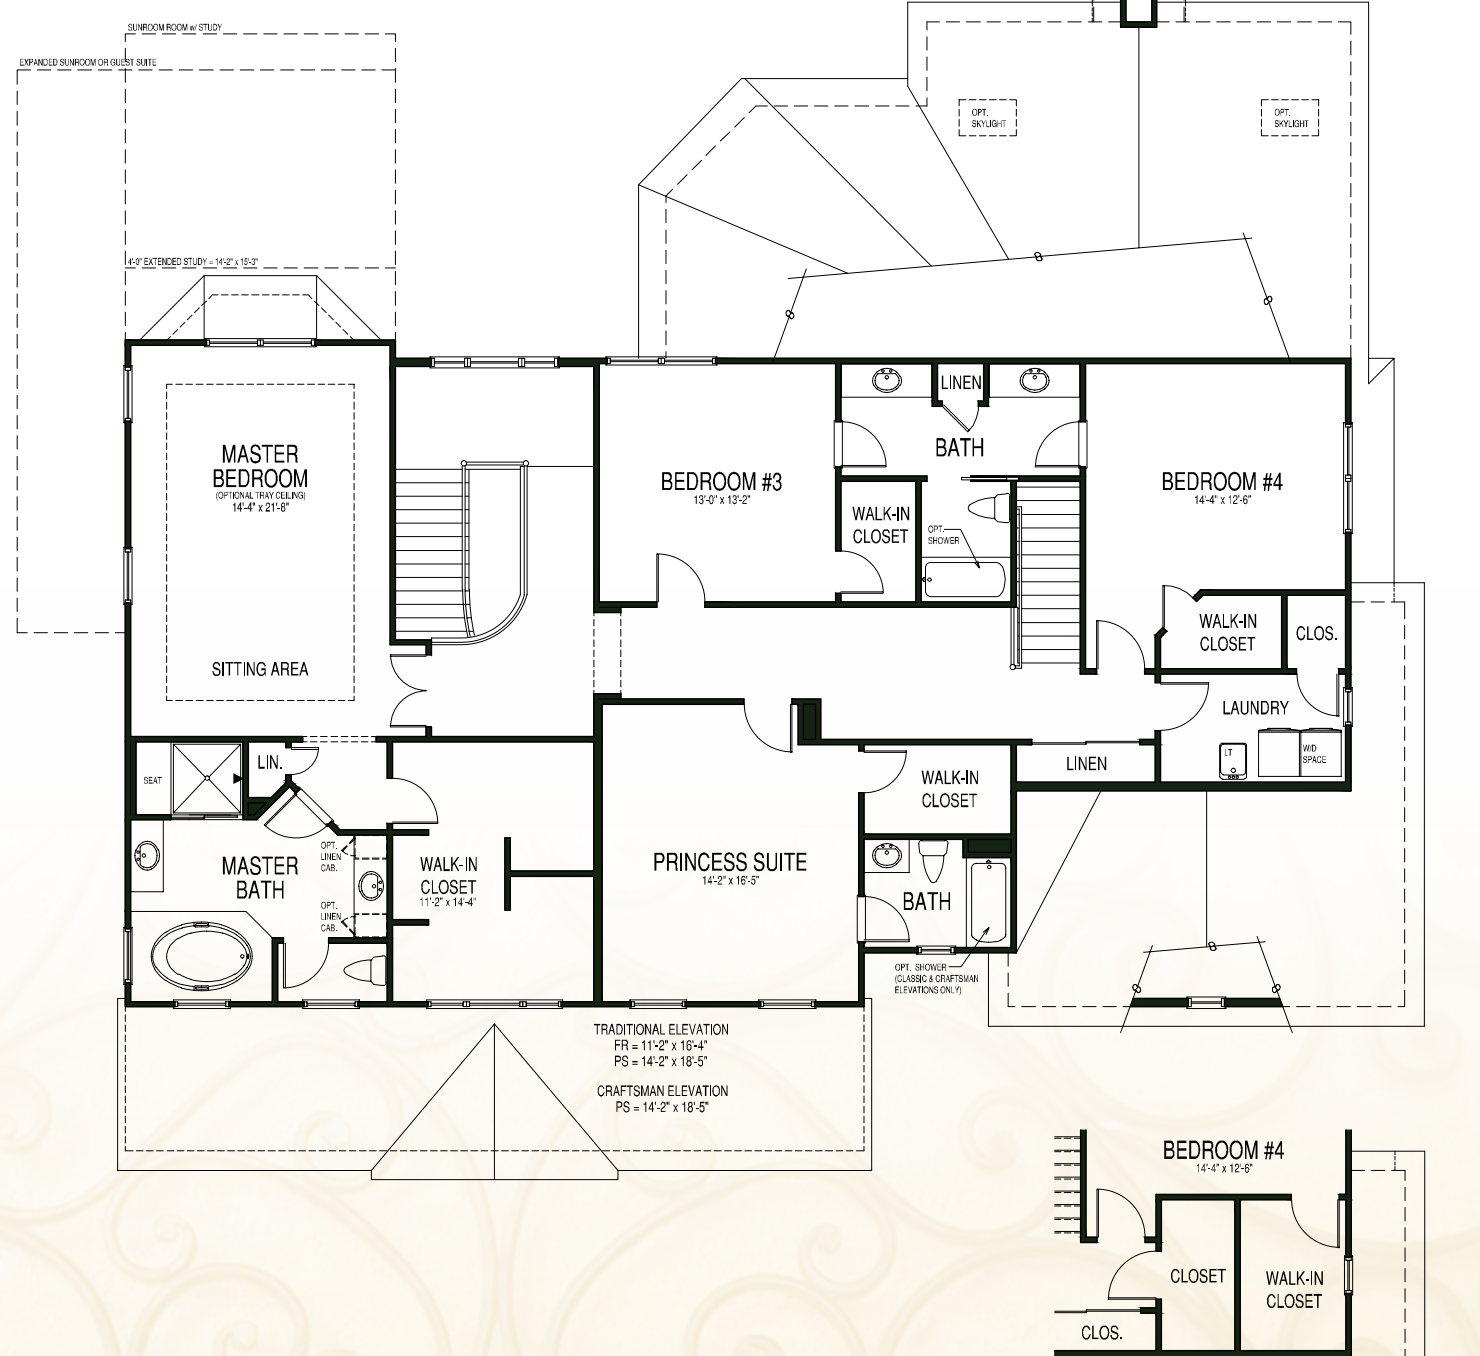

THE Somerset

FROM 4,880 Sq. Ft. | 4 Bedrooms | 3 Full Baths | 2 Half Baths | 2-Car Garage

First Floor

These options will include a 4' 0" Master Bedroom Expansion.

These options will include a 4' 0" Master Bedroom Expansion.

Second Floor

Although all illustrations, specifications and dimensions are believed correct at the time of publication, accuracy cannot be guaranteed. The right is reserved to make changes without notice or obligation. Windows, doors and ceilings may vary on the elevations selected. Optional items indicated are available at additional cost. Artist renderings are for representational purposes only and may not exactly depict the model as built. Consult your sales representative for details.