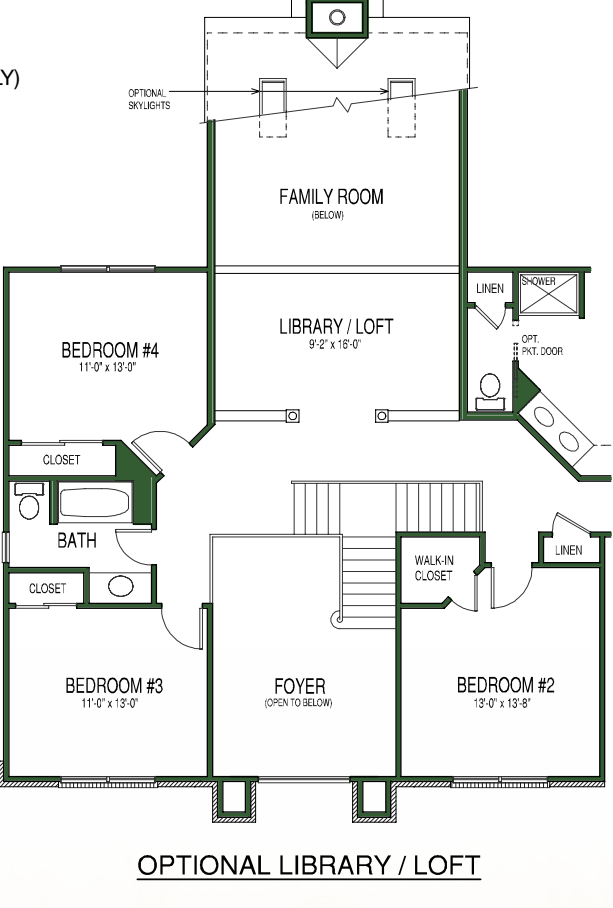

CLASSIC CARNEY VII

THE Classic Carney

CLASSIC CARNEY V

Artist's Rendering
Some optional features may be shown.

THE Classic Carney

FROM 3,680 Sq. Ft. | 4 Bedrooms | 2.5 Baths | 2-Car Garage

First Floor

Second Floor