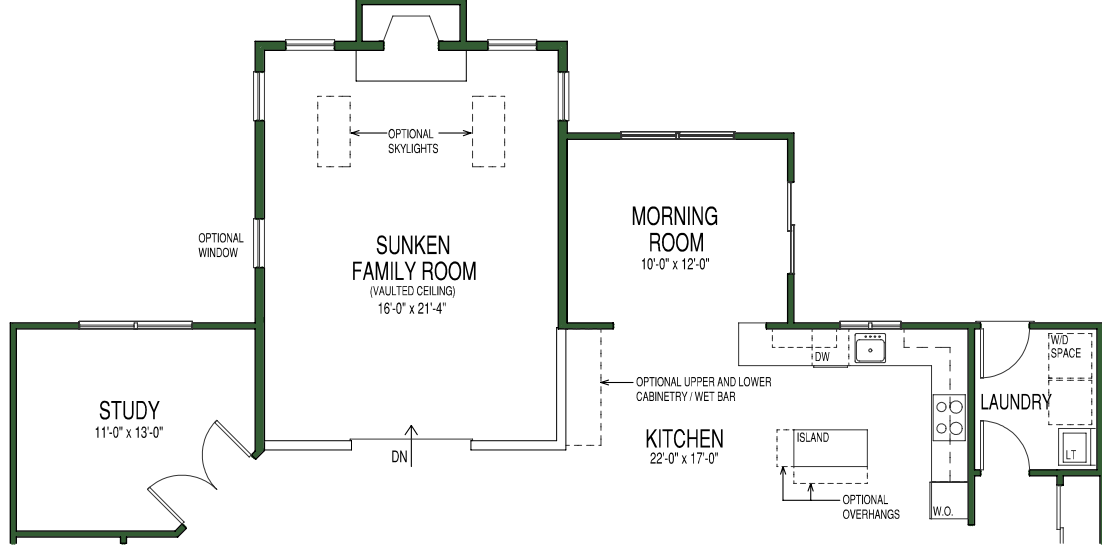

CLASSIC CARNEY VII

THE Classic Carney

CLASSIC CARNEY V

Artist's Rendering
Some optional features may be shown.

THE Classic Carney

FROM 3,680 Sq. Ft. | 4 Bedrooms | 2.5 Baths | 2-Car Garage

First Floor

Second Floor