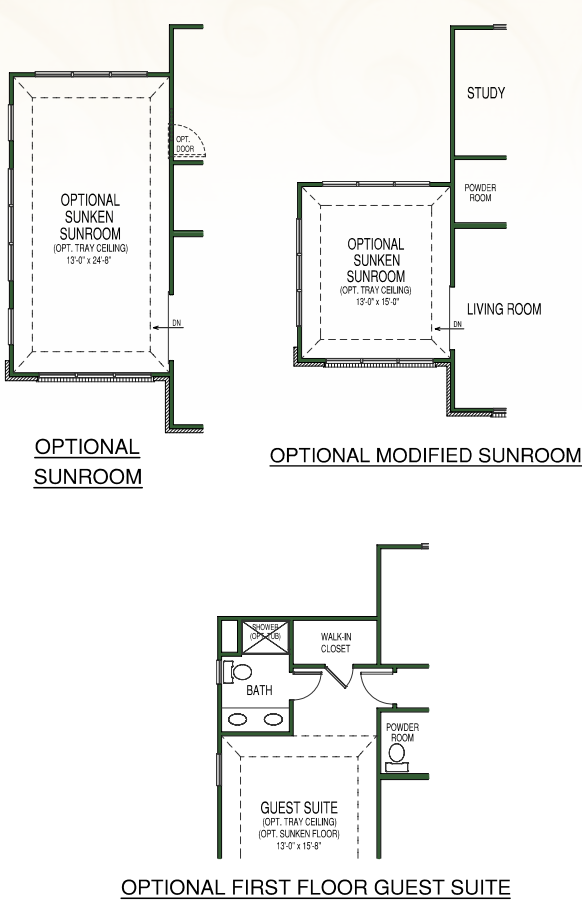

CLASSIC CARNEY VII

THE Classic Carney

CLASSIC CARNEY V

Artist's Rendering
Some optional features may be shown.

THE Classic Carney

FROM 3,680 Sq. Ft. | 4 Bedrooms | 2.5 Baths | 2-Car Garage

First Floor

Second Floor