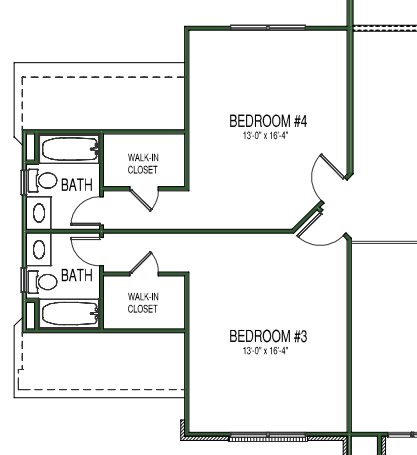

CLASSIC CARNEY VII

THE Classic Carney

CLASSIC CARNEY V

Artist's Rendering
Some optional features may be shown.

THE Classic Carney

FROM 3,680 Sq. Ft. | 4 Bedrooms | 2.5 Baths | 2-Car Garage

First Floor

Second Floor