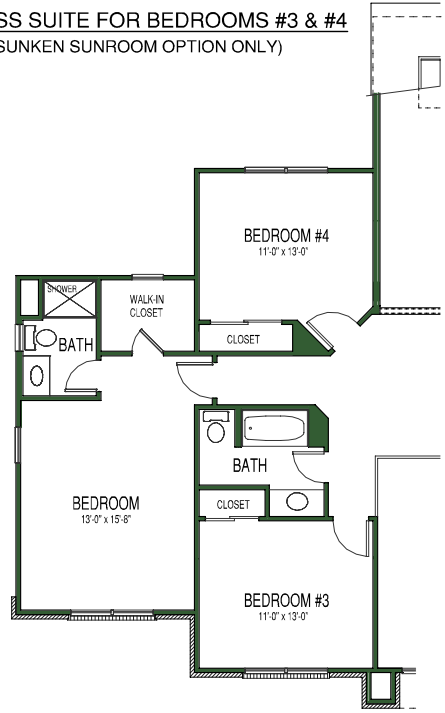

CLASSIC CARNEY VII

THE Classic Carney

CLASSIC CARNEY V

Artist's Rendering
Some optional features may be shown.

THE Classic Carney

FROM 3,680 Sq. Ft. | 4 Bedrooms | 2.5 Baths | 2-Car Garage

First Floor

Second Floor