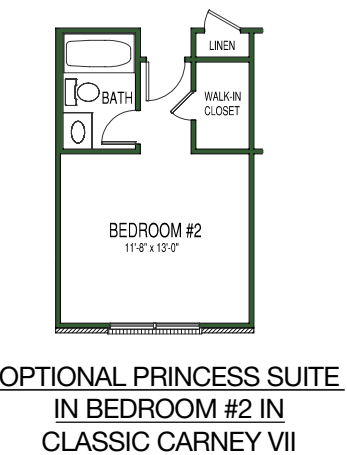

CLASSIC CARNEY VII

THE Classic Carney

CLASSIC CARNEY V

Artist's Rendering
Some optional features may be shown.

THE Classic Carney

FROM 3,680 Sq. Ft. | 4 Bedrooms | 2.5 Baths | 2-Car Garage

First Floor

Second Floor