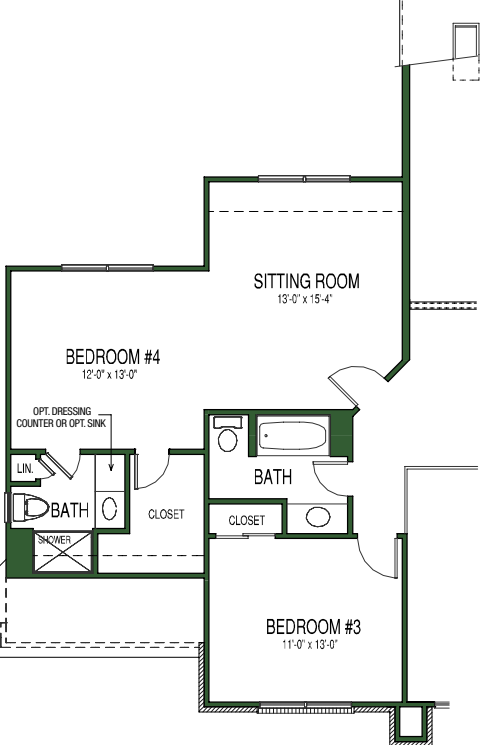

CLASSIC CARNEY VII

THE Classic Carney

CLASSIC CARNEY V

Artist's Rendering
Some optional features may be shown.

THE Classic Carney

FROM 3,680 Sq. Ft. | 4 Bedrooms | 2.5 Baths | 2-Car Garage

First Floor

Second Floor