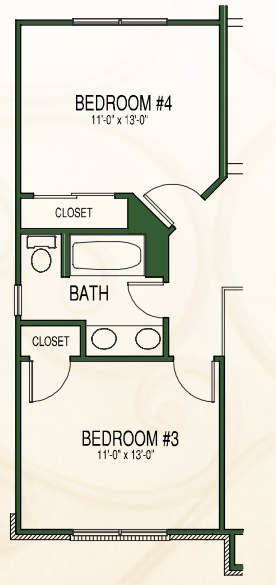

CLASSIC CARNEY VII

THE Classic Carney

CLASSIC CARNEY V

Artist's Rendering
Some optional features may be shown.

THE Classic Carney

FROM 3,680 Sq. Ft. | 4 Bedrooms | 2.5 Baths | 2-Car Garage

First Floor

Second Floor