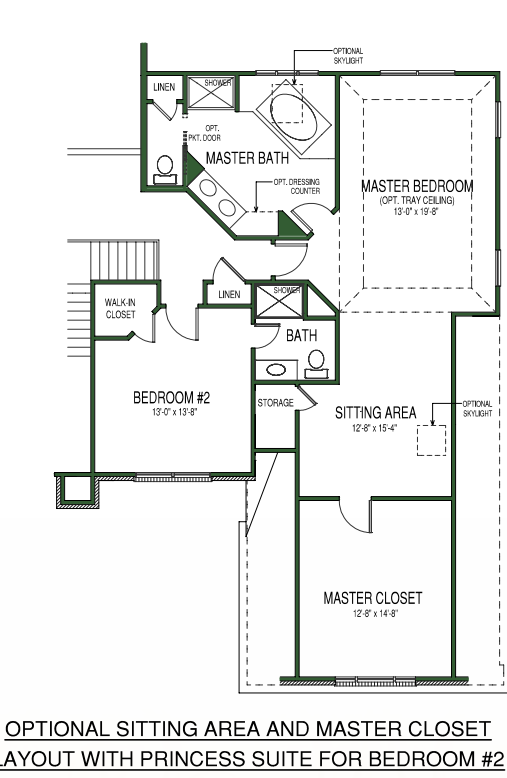

CLASSIC CARNEY VII

THE Classic Carney

CLASSIC CARNEY V

Artist's Rendering
Some optional features may be shown.

THE Classic Carney

FROM 3,680 Sq. Ft. | 4 Bedrooms | 2.5 Baths | 2-Car Garage

First Floor

Second Floor