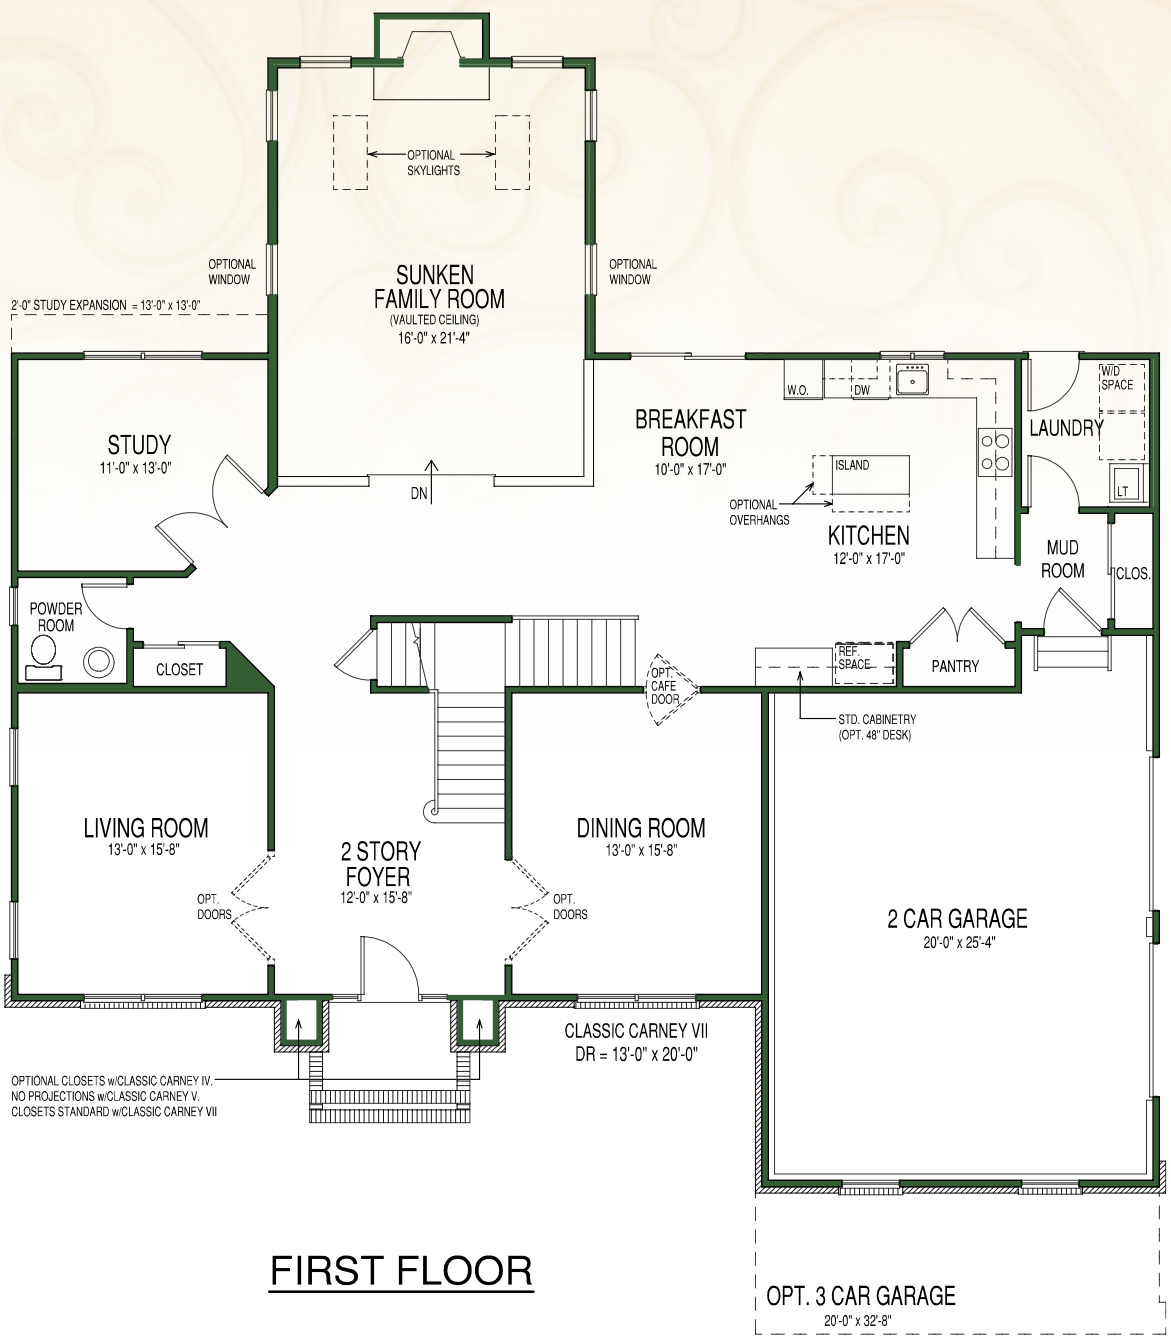

CLASSIC CARNEY VII

THE Classic Carney

CLASSIC CARNEY V

Artist's Rendering
Some optional features may be shown.

THE Classic Carney

FROM 3,680 Sq. Ft. | 4 Bedrooms | 2.5 Baths | 2-Car Garage

First Floor

Second Floor