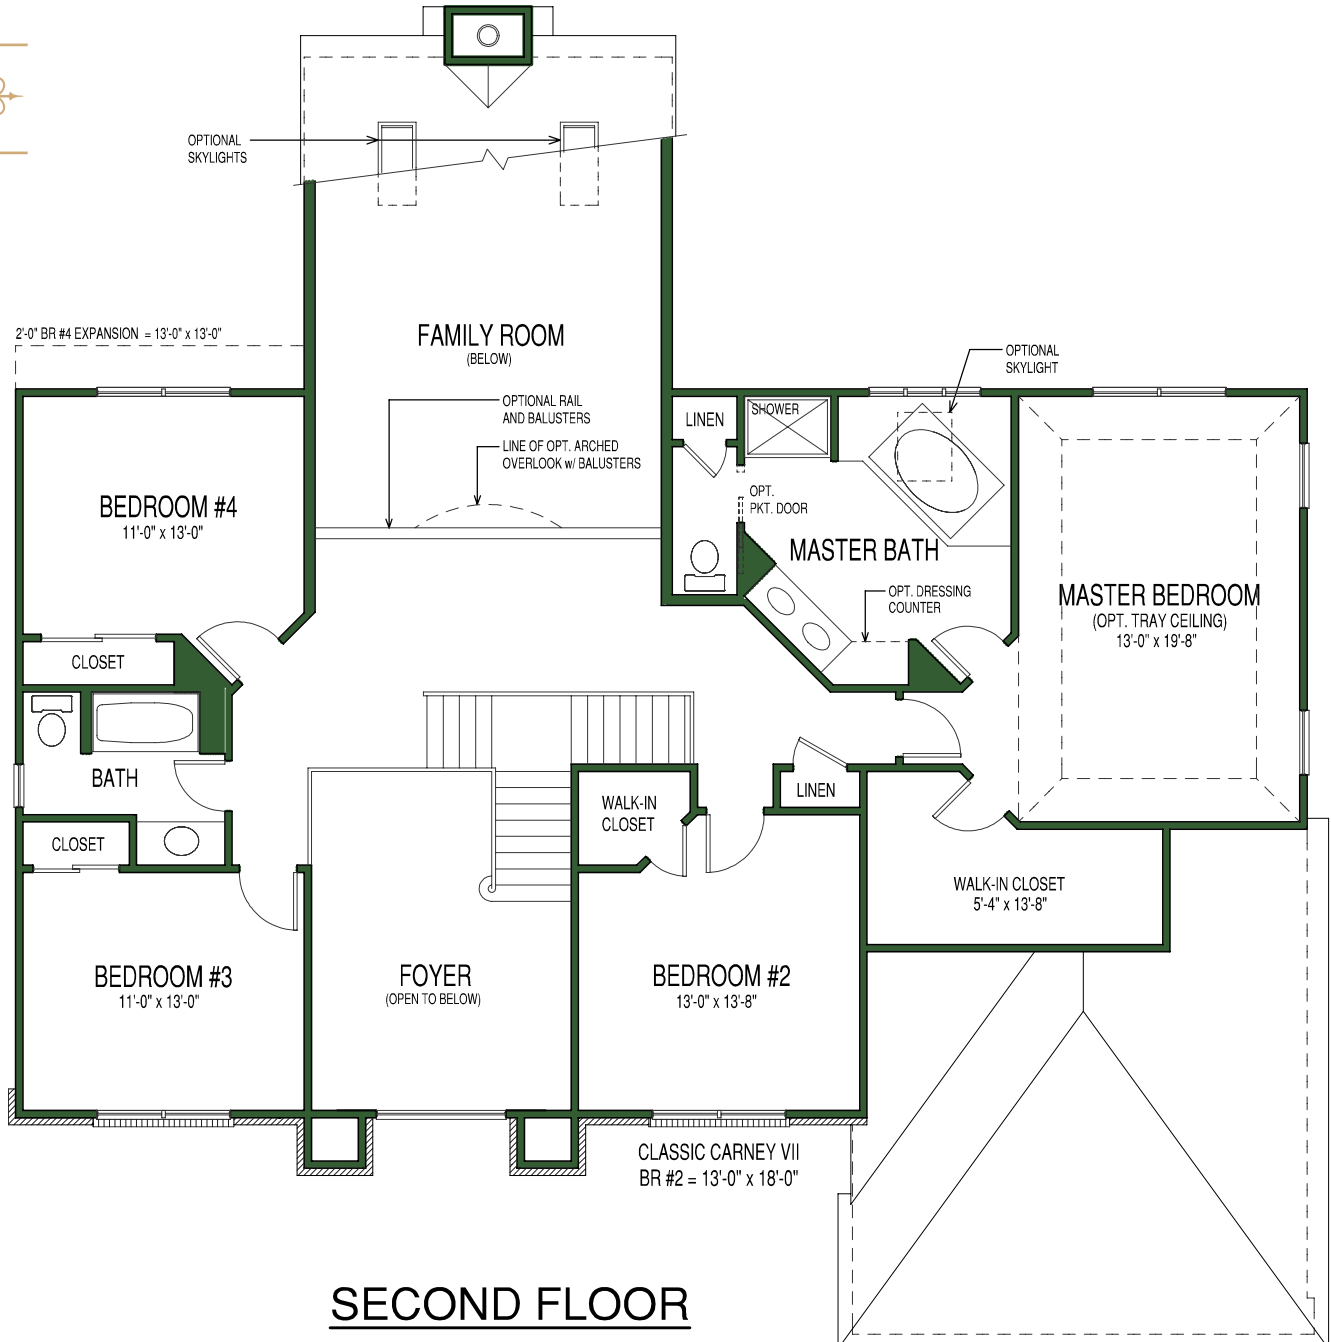

CLASSIC CARNEY VII

THE Classic Carney

CLASSIC CARNEY V

Artist's Rendering
Some optional features may be shown.

THE Classic Carney

FROM 3,680 Sq. Ft. | 4 Bedrooms | 2.5 Baths | 2-Car Garage

First Floor

Second Floor