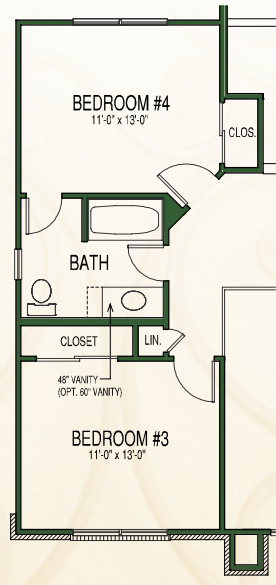

CLASSIC CARNEY VII

THE Classic Carney

CLASSIC CARNEY V

Artist's Rendering
Some optional features may be shown.

THE Classic Carney

FROM 3,680 Sq. Ft. | 4 Bedrooms | 2.5 Baths | 2-Car Garage

First Floor

Second Floor