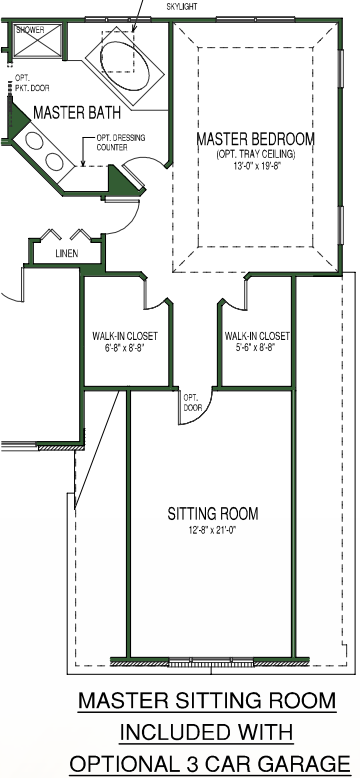

CLASSIC CARNEY VII

THE Classic Carney

CLASSIC CARNEY V

Artist's Rendering
Some optional features may be shown.

THE Classic Carney

FROM 3,680 Sq. Ft. | 4 Bedrooms | 2.5 Baths | 2-Car Garage

First Floor

Second Floor