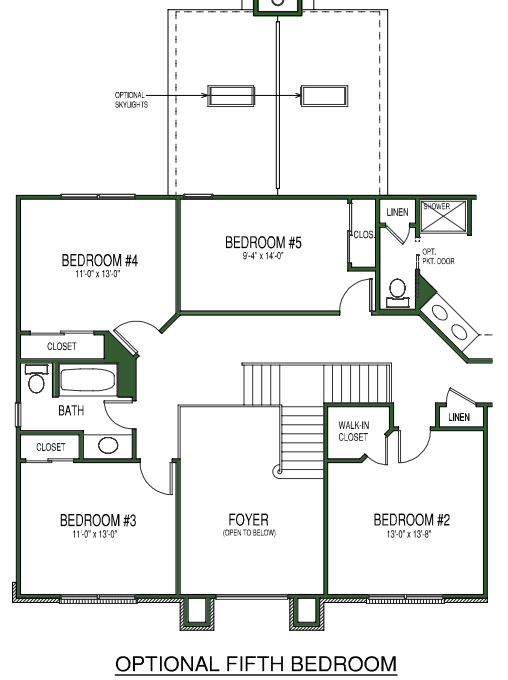

CLASSIC CARNEY VII

THE Classic Carney

CLASSIC CARNEY V

Artist's Rendering
Some optional features may be shown.

THE Classic Carney

FROM 3,680 Sq. Ft. | 4 Bedrooms | 2.5 Baths | 2-Car Garage

First Floor

Second Floor