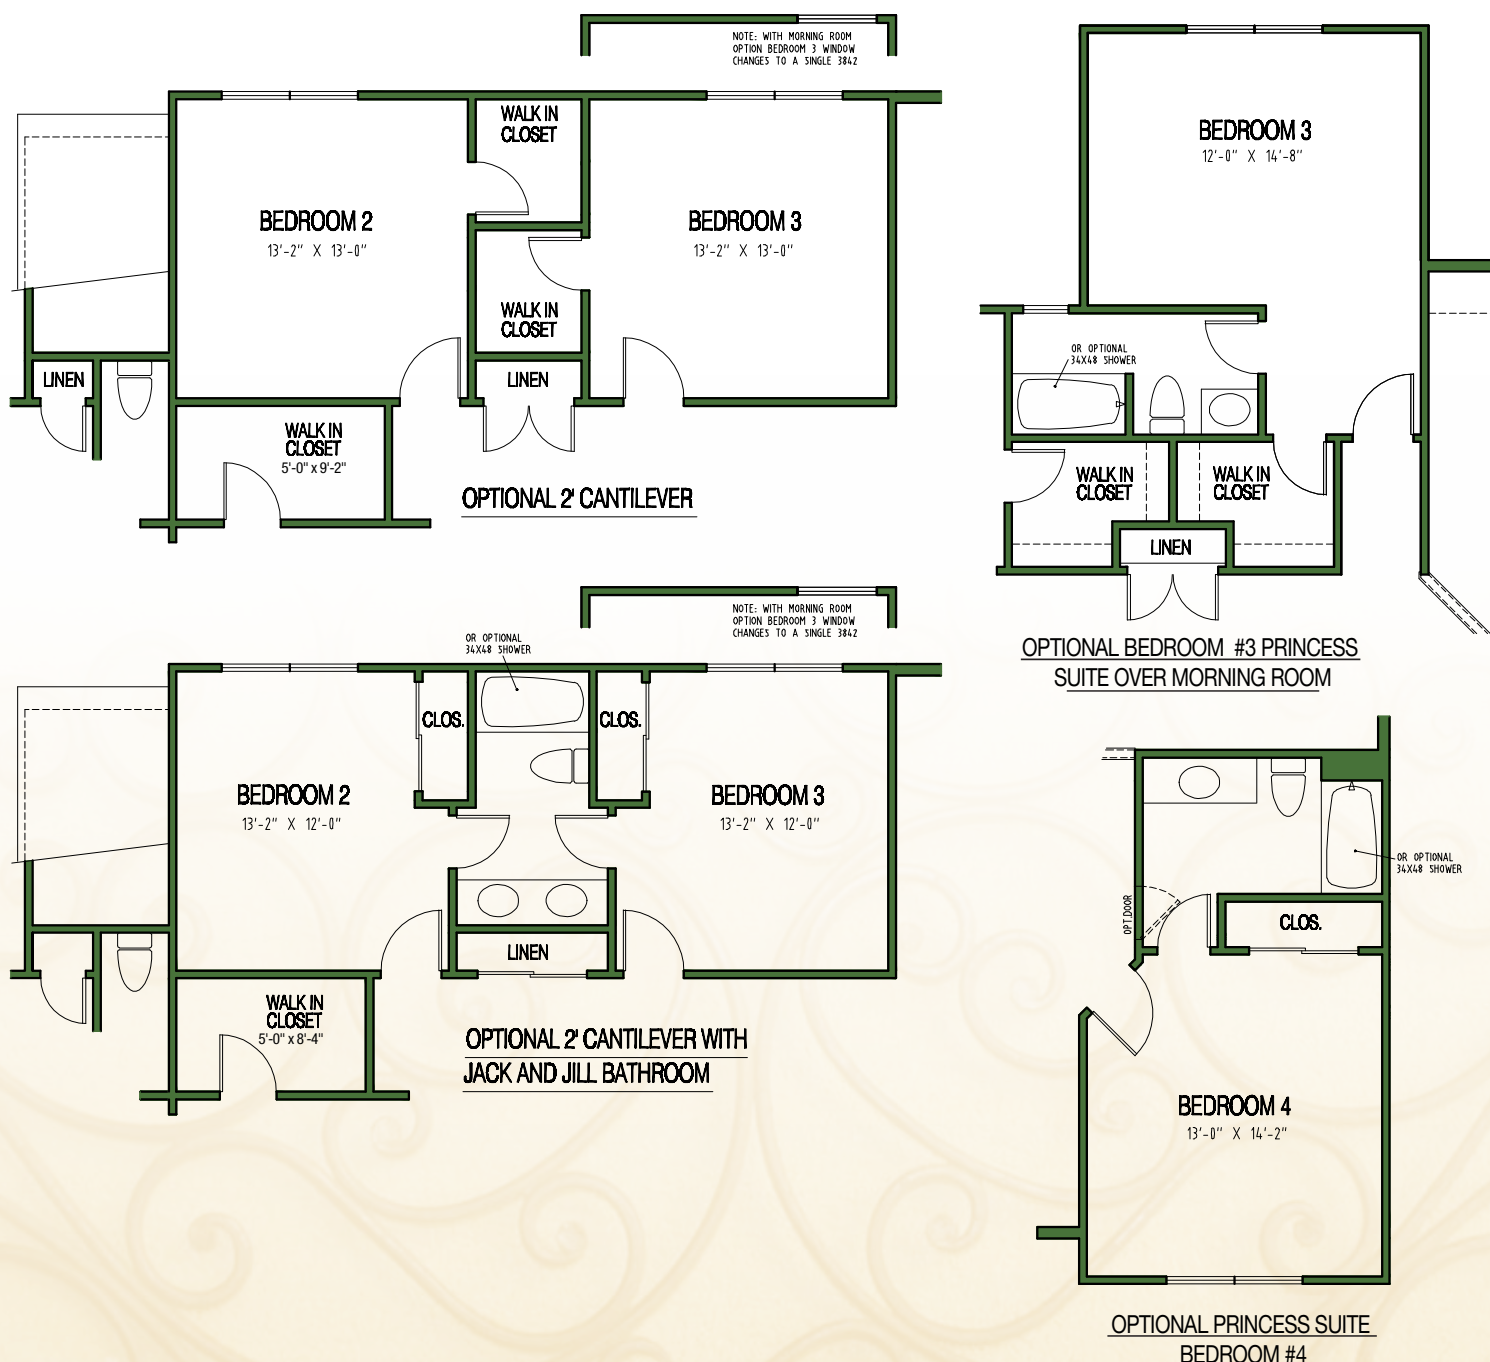

FAIRFAX IV

Artist's Rendering
Some optional features may be shown.

FAIRFAX III PARTIAL BRICK

Artist's Rendering
Some optional features may be shown.

FAIRFAX III
Optional Front Porch

PLEASE NOTE: Renderings and plans shown are artist's concepts of the general features of this community. For accurate dimensions, please view architect's drawings located at the sales center. Buyer should be aware that illustrations, including photo realistic renderings, are conceptual and may vary from actual homes and features. Construction details and specific configurations may be changed, added, or deleted as necessary and without notice during planning and construction. Some optional features and landscaping are shown for illustrative purposes only and may not be included in base home price. Buyer should inspect detailed siteplan and construction plans on file in the sales office for complete information regarding the physical features of the community. Square footage listed is approximate and may vary from that of finished homes. 270996 5117

THE FAIRFAX

FAIRFAX IV

Artist's Rendering
Some optional features may be shown.

THE FAIRFAX

FROM 3,560 Sq. Ft. | 4 Bedrooms | 2.5 Baths | 2-Car Garage

First Floor

Second Floor

Although all illustrations, specifications and dimensions are believed correct at the time of publication, accuracy cannot be guaranteed. The right is reserved to make changes without notice or obligation. Windows, doors and ceilings may vary on the options and elevations selected. Optional items indicated are available at additional cost. Artist renderings are for representational purposes only and may not exactly depict the model as built. Consult your sales representative for details.