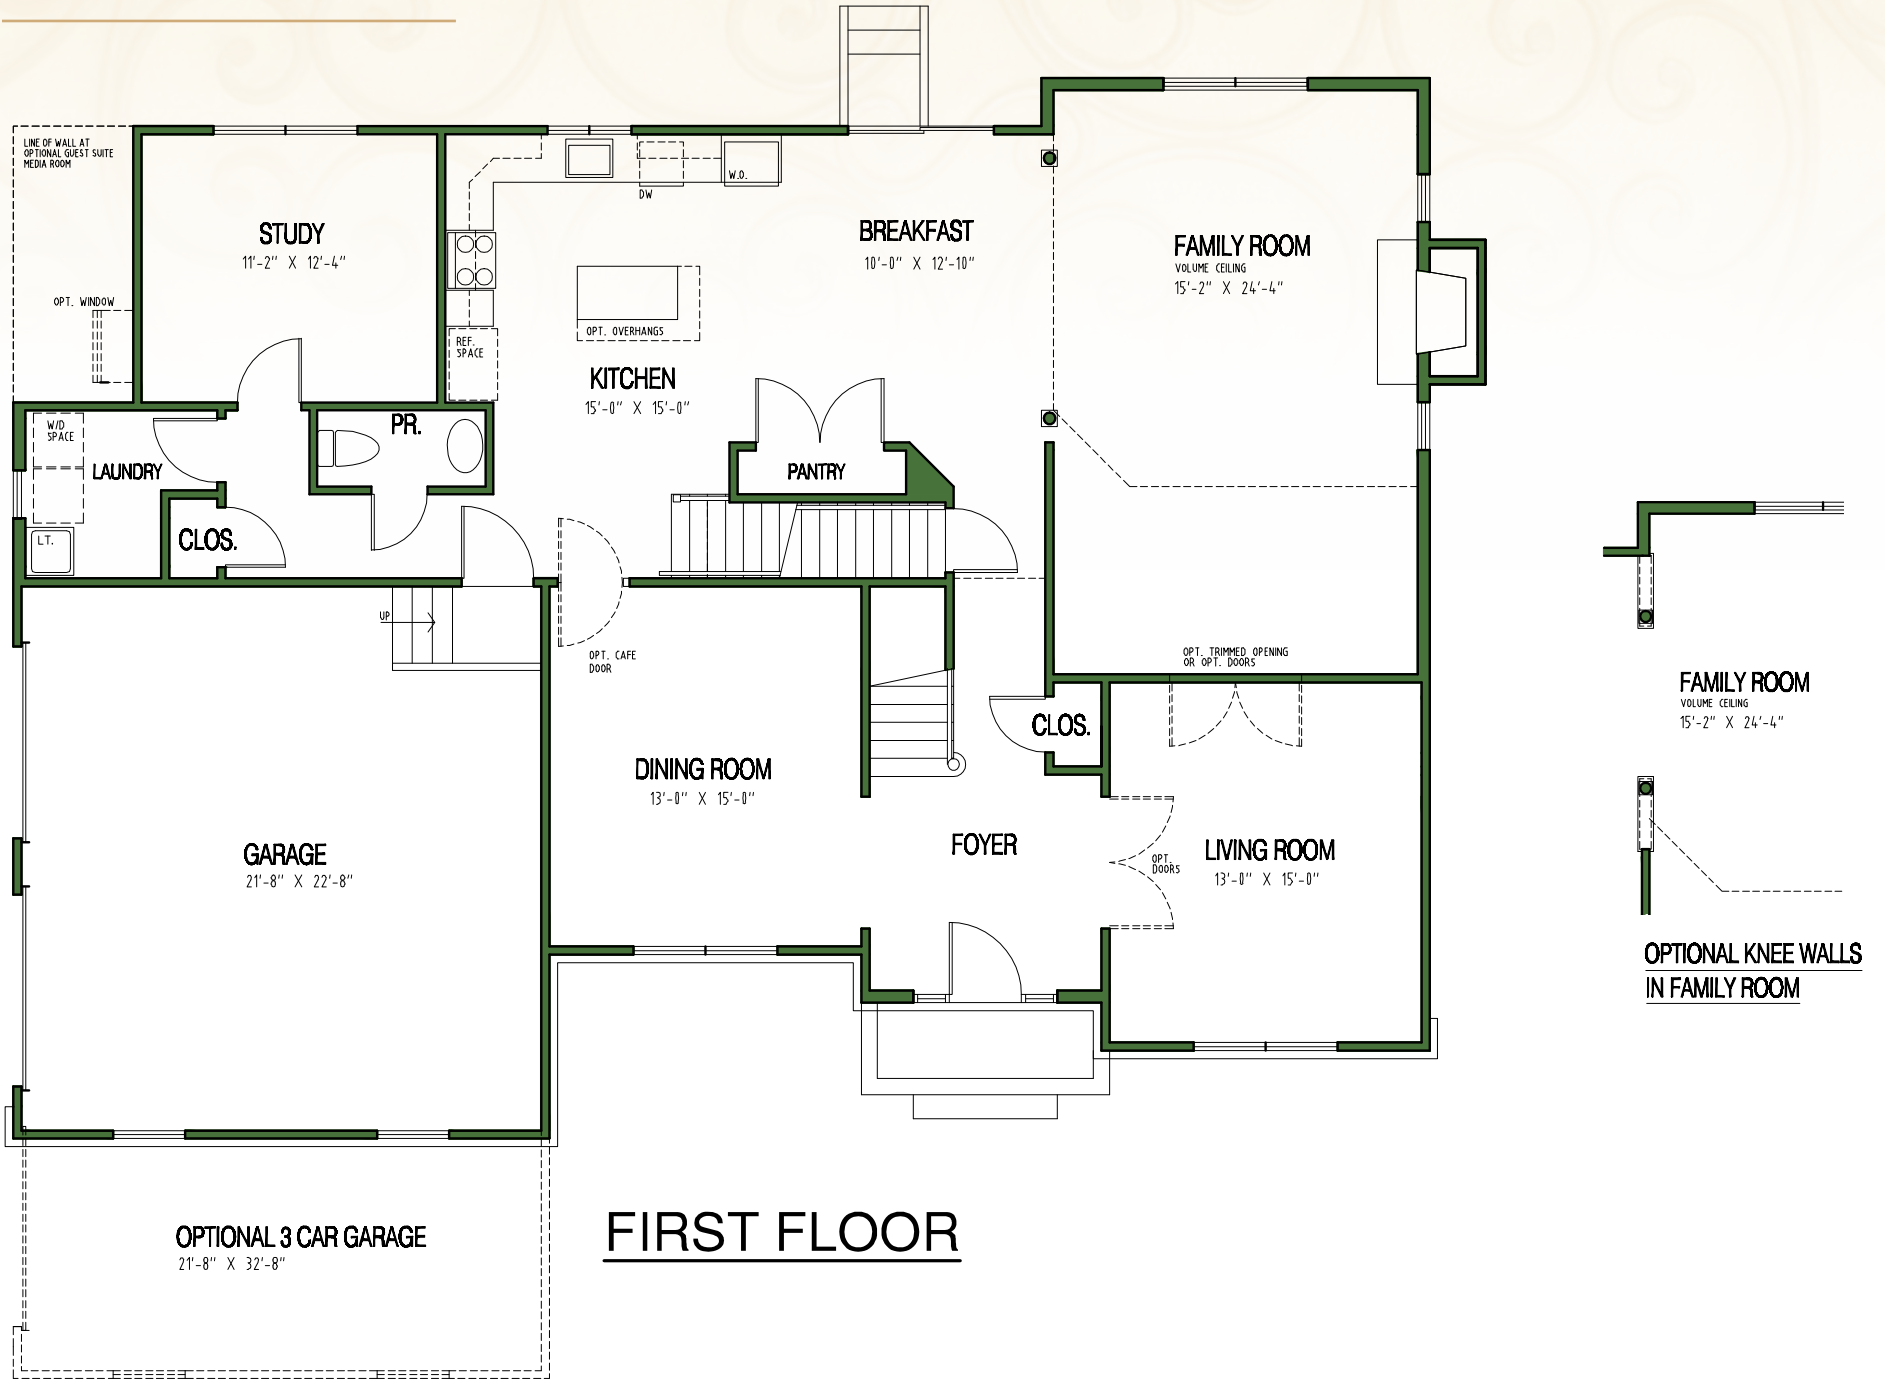

FAIRFAX IV

Artist's Rendering
Some optional features may be shown.

FAIRFAX III PARTIAL BRICK

Artist's Rendering
Some optional features may be shown.

FAIRFAX III
Optional Front Porch

PLEASE NOTE: Renderings and plans shown are artist's concepts of the general features of this community. For accurate dimensions, please view architect's drawings located at the sales center. Buyer should be aware that illustrations, including photo realistic renderings, are conceptual and may vary from actual homes and features. Construction details and specific configurations may be changed, added, or deleted as necessary and without notice during planning and construction. Some optional features and landscaping are shown for illustrative purposes only and may not be included in base home price. Buyer should inspect detailed siteplan and construction plans on file in the sales office for complete information regarding the physical features of the community. Square footage listed is approximate and may vary from that of finished homes. 270996 5117

THE FAIRFAX

FAIRFAX IV

Artist's Rendering
Some optional features may be shown.

THE FAIRFAX

FROM 3,560 Sq. Ft. | 4 Bedrooms | 2.5 Baths | 2-Car Garage

First Floor

Second Floor

Although all illustrations, specifications and dimensions are believed correct at the time of publication, accuracy cannot be guaranteed. The right is reserved to make changes without notice or obligation. Windows, doors and ceilings may vary on the options and elevations selected. Optional items indicated are available at additional cost. Artist renderings are for representational purposes only and may not exactly depict the model as built. Consult your sales representative for details.