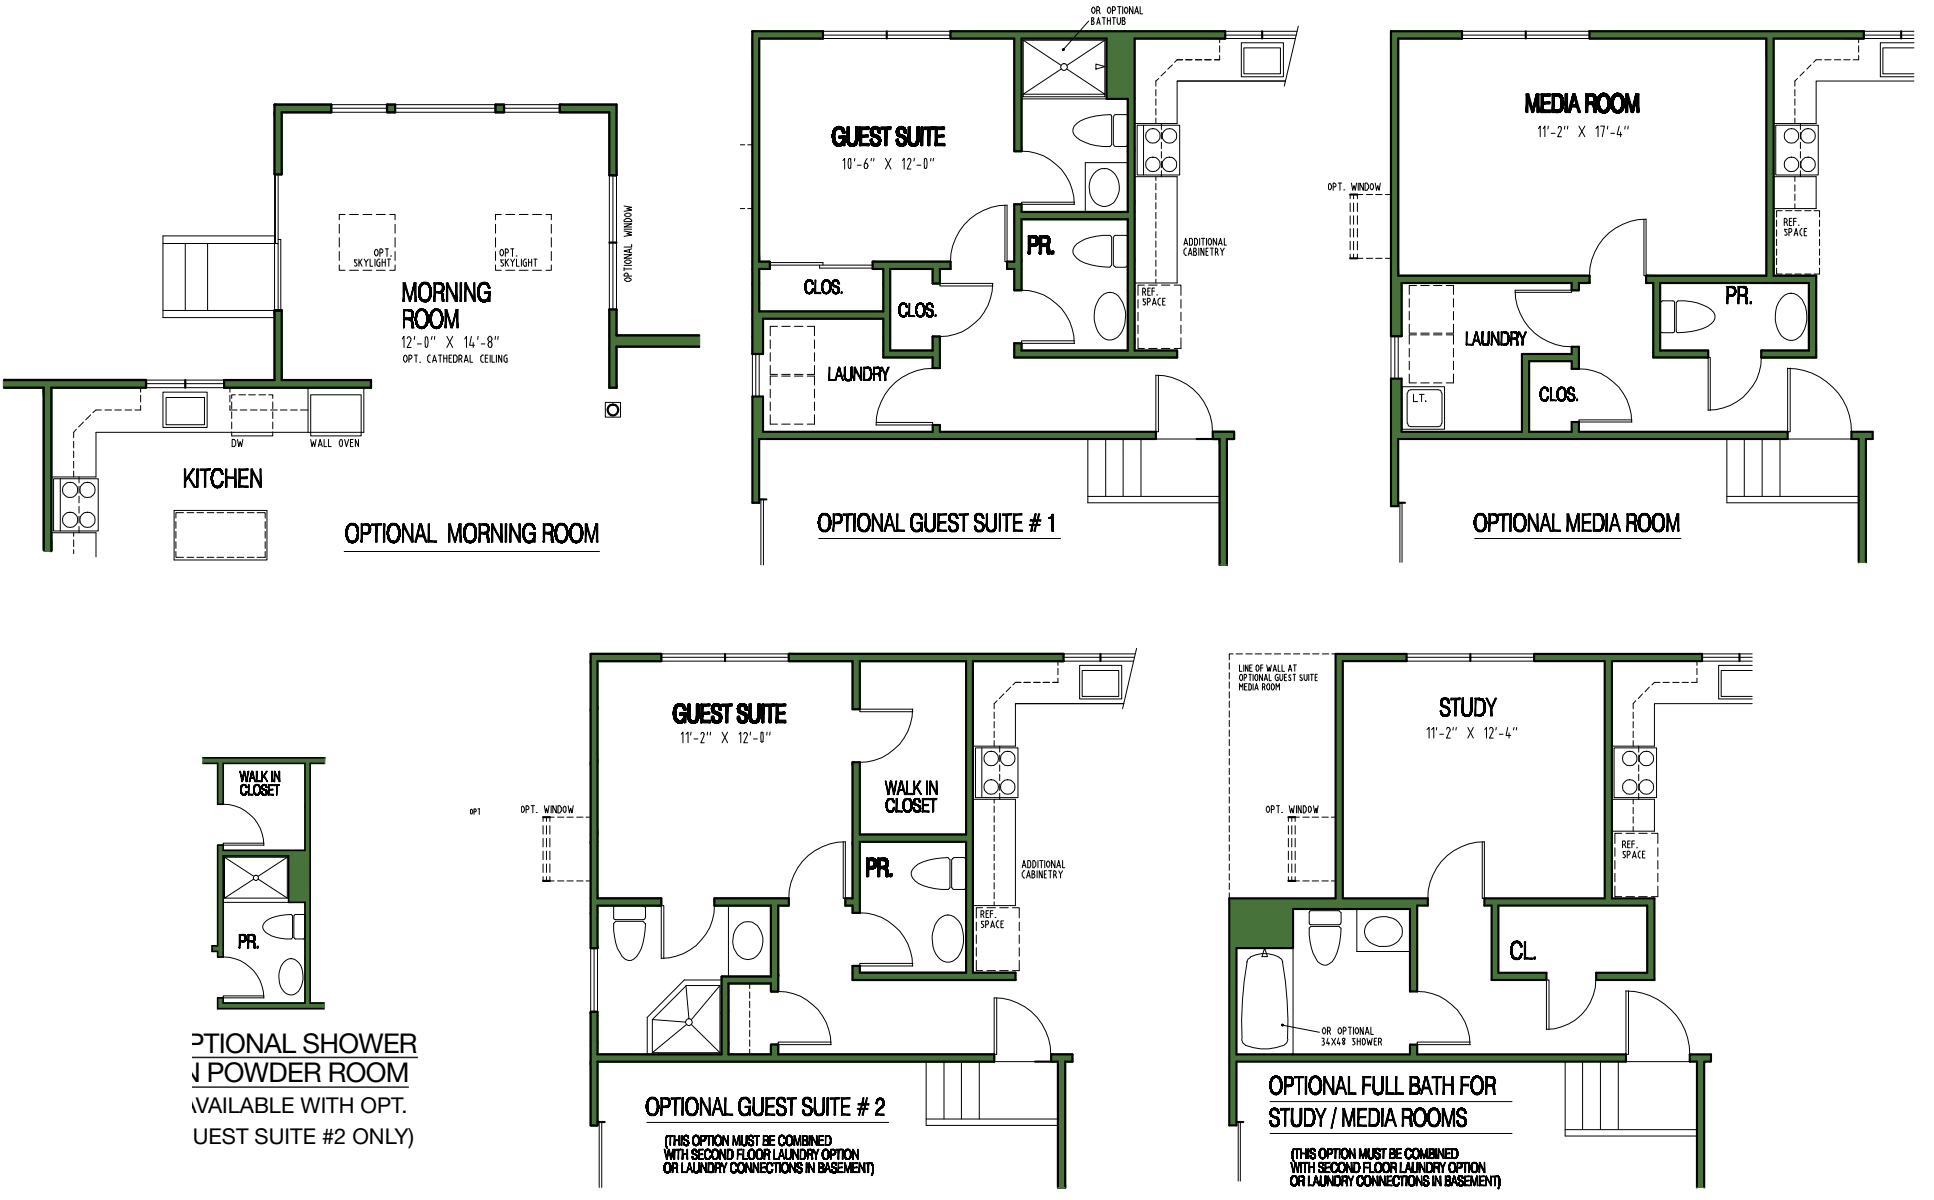

FAIRFAX IV

Artist's Rendering
Some optional features may be shown.

FAIRFAX III PARTIAL BRICK

Artist's Rendering
Some optional features may be shown.

FAIRFAX III
Optional Front Porch

PLEASE NOTE: Renderings and plans shown are artist's concepts of the general features of this community. For accurate dimensions, please view architect's drawings located at the sales center. Buyer should be aware that illustrations, including photo realistic renderings, are conceptual and may vary from actual homes and features. Construction details and specific configurations may be changed, added, or deleted as necessary and without notice during planning and construction. Some optional features and landscaping are shown for illustrative purposes only and may not be included in base home price. Buyer should inspect detailed siteplan and construction plans on file in the sales office for complete information regarding the physical features of the community. Square footage listed is approximate and may vary from that of finished homes. 270996 5117

THE FAIRFAX

FAIRFAX IV

Artist's Rendering
Some optional features may be shown.

THE FAIRFAX

FROM 3,560 Sq. Ft. | 4 Bedrooms | 2.5 Baths | 2-Car Garage

First Floor

Second Floor

Although all illustrations, specifications and dimensions are believed correct at the time of publication, accuracy cannot be guaranteed. The right is reserved to make changes without notice or obligation. Windows, doors and ceilings may vary on the options and elevations selected. Optional items indicated are available at additional cost. Artist renderings are for representational purposes only and may not exactly depict the model as built. Consult your sales representative for details.