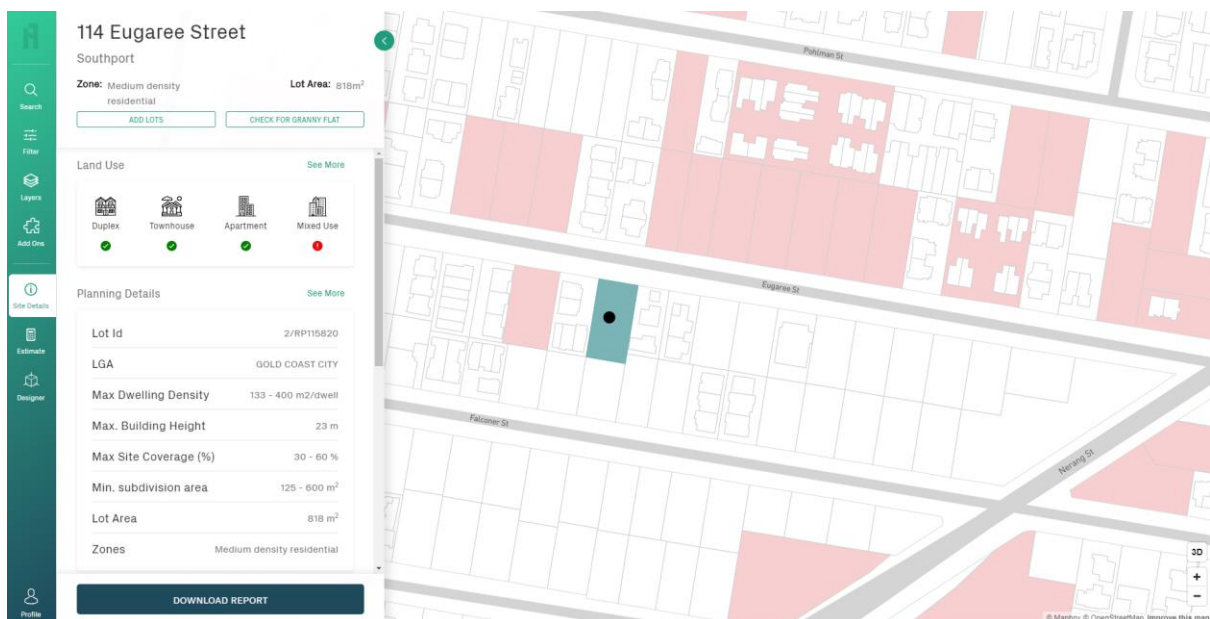

For more information please call 1300 737 782 or email info@realestateinvestar.com.au.