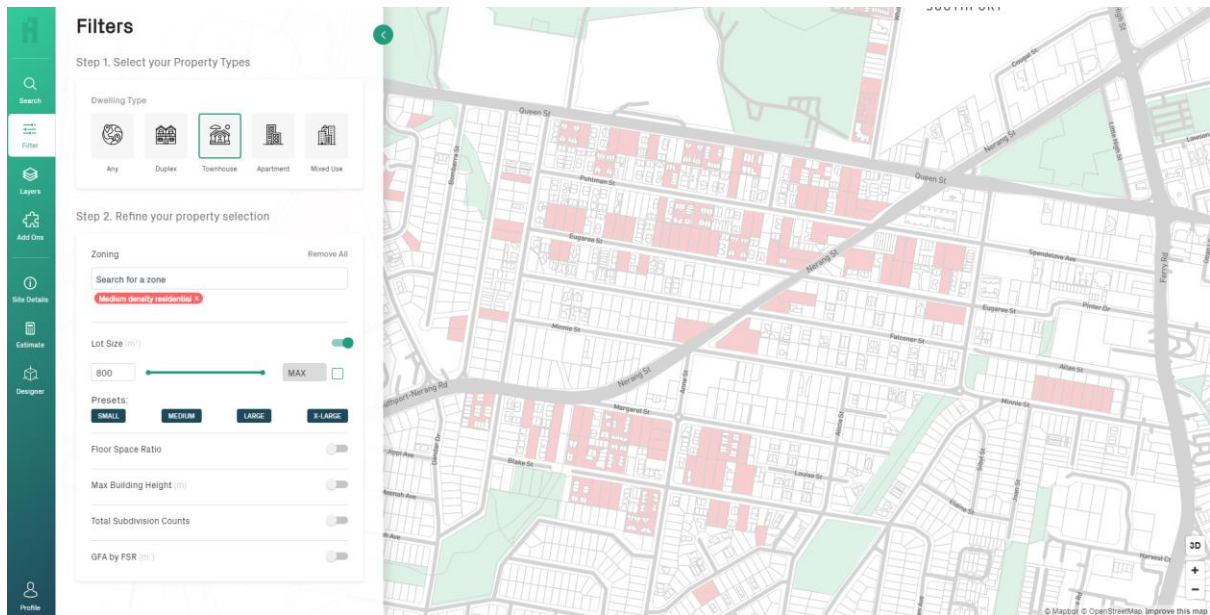

How to identify a suitable area for developing a specific dwelling type

1. Click on “Filter” from the left-hand menu.

2. Select a dwelling type of interest (you can select multiple options).

- Refine your search criteria by adding in additional filters such as zoning or minimum lot size. As you add more filters, less properties will be highlighted.