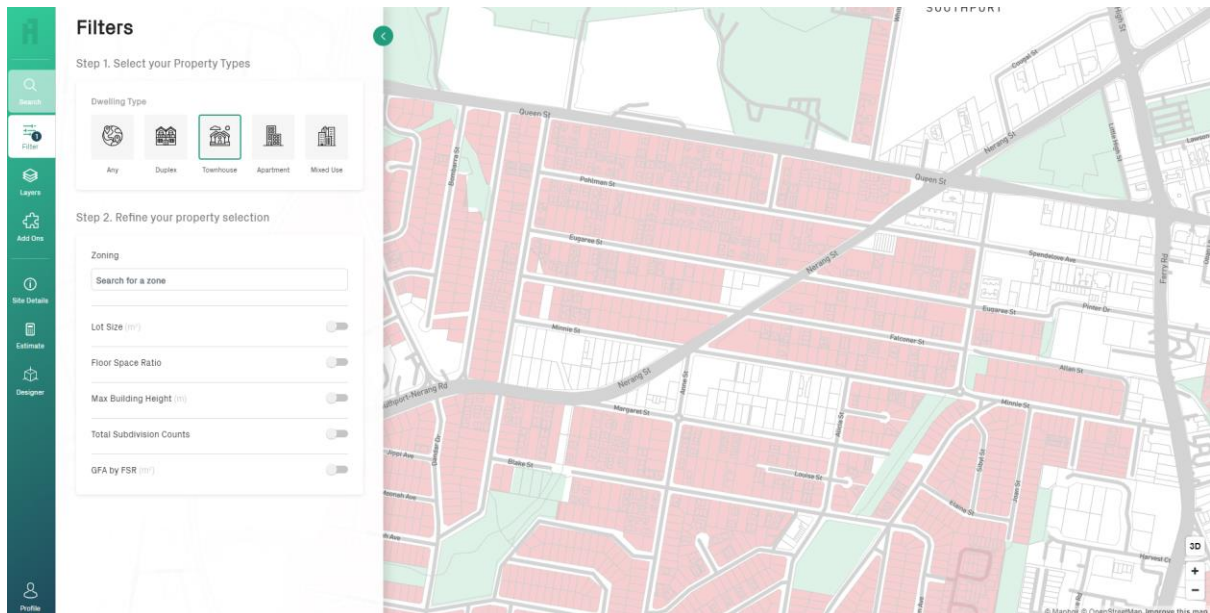

How to identify a suitable area for developing a specific dwelling type

1. Click on “Filter” from the left-hand menu.

2. Select a dwelling type of interest (you can select multiple options).

- Refine your search criteria by adding in additional filters such as zoning or minimum lot size. As you add more filters, less properties will be highlighted.