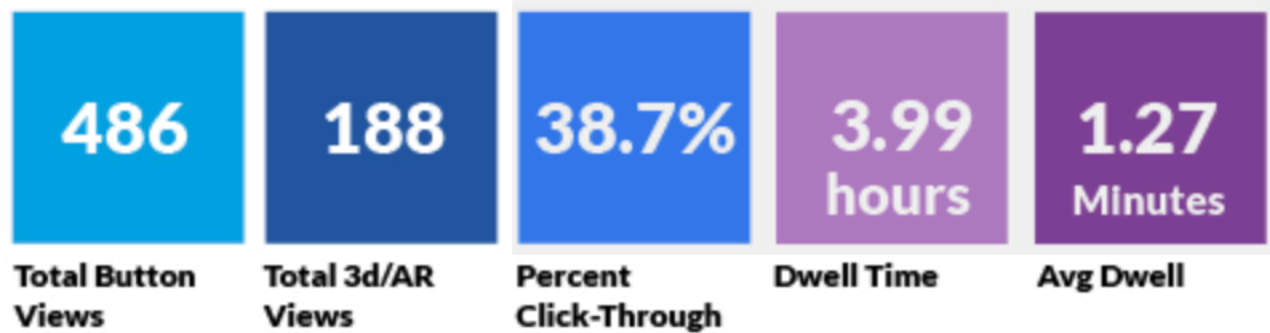

# ARitize™ Performance Analysis

Track measure and manage your customer interaction and see your ROI soar

Analyze traffic, engagement and shopper behavior in real-time.

View key metrics visually and in rich detail