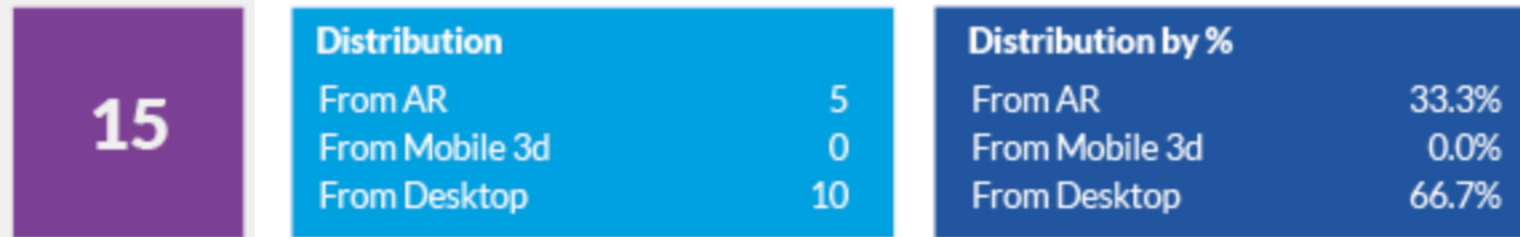

# ARitize™ Performance Analysis

Track measure and manage your customer interaction and see your ROI soar

Analyze traffic, engagement and shopper behavior in real-time.

View key metrics visually and in rich detail