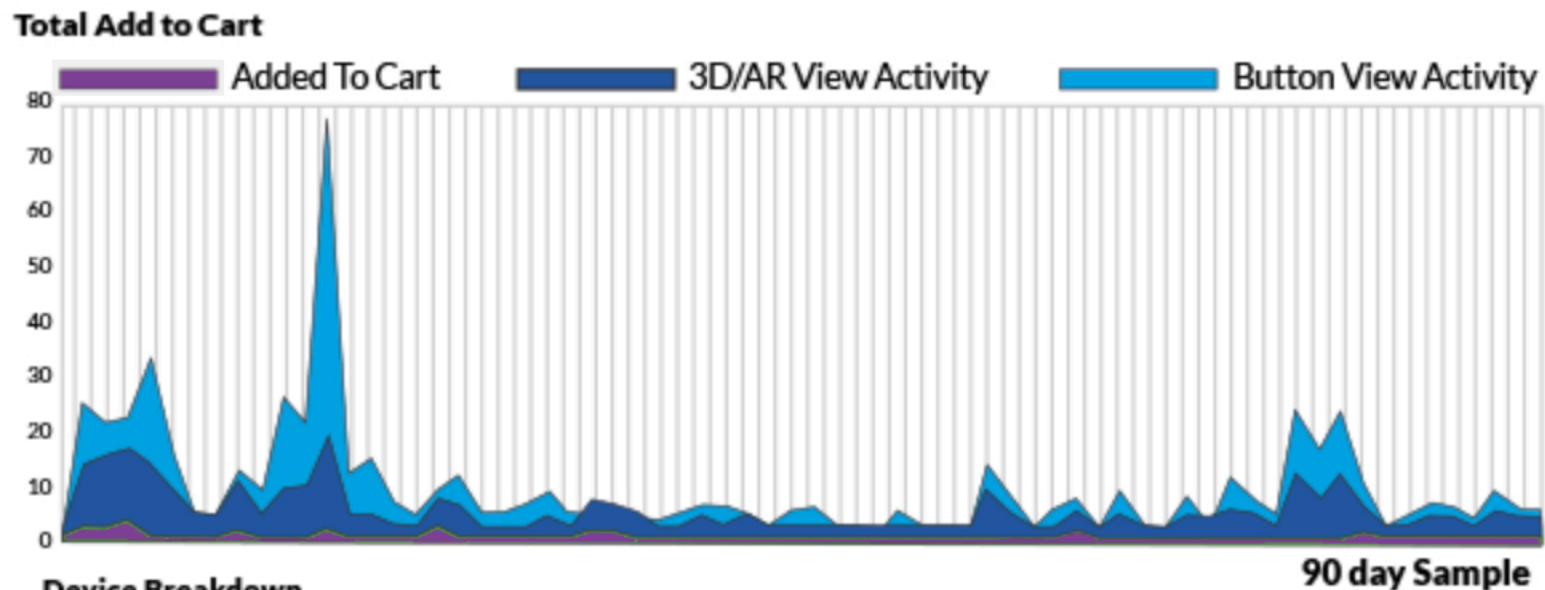

# ARitize™ Performance Analysis

Track measure and manage your customer interaction and see your ROI soar

Analyze traffic, engagement and shopper behavior in real-time.

View key metrics visually and in rich detail