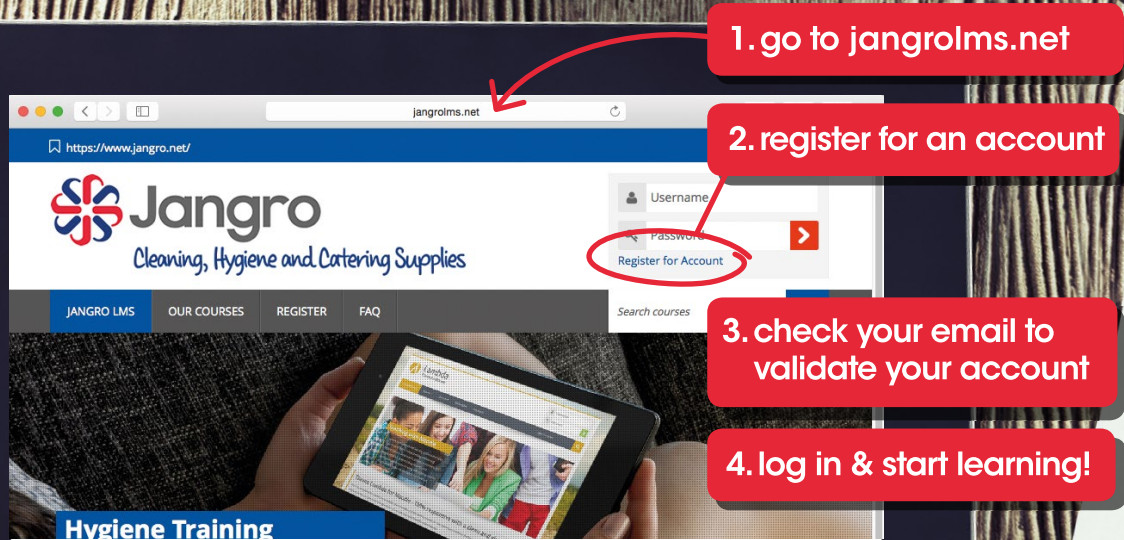

Introduction to the Jangro LMS

How to get instant access to learning modules

The Jangro Learning Management Solution (LMS) incorporates a fully interactive suite of training and information modules, available on the internet via your desktop, tablet or mobile devices, through the well-established Moodle platform.

The easy to use online system offers a blended learning experience where an entire company can learn at different times of the day from any location with immediate access to all courses available, thanks to the new self-registration process.