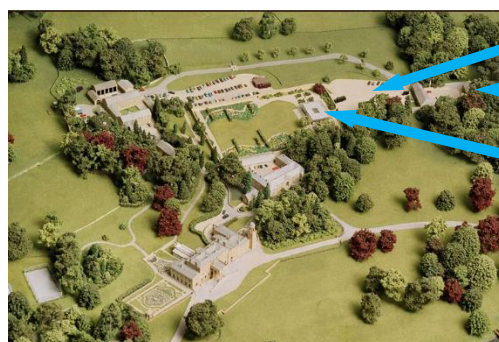

BROUGHTON SOFTWARE

Directions to our offices

Broughton Software Limited (formerly SkySource Limited) is based on Broughton Hall Business Park which is on the main A59 only 2.5 miles west of Skipton, with easy access to the motorway network.

When travelling from Skipton, the slip road down to the Business Park is on the left hand side, 200 metres past The Bull Inn.

When travelling from Lancashire, the Business Park is on the right hand side, 2.5 miles before Skipton. Watch for the signs 200 metres before The Bull Inn.

Broughton Software Limited Visitor Parking

Follow the signs for Utopia. Please use the Car Park directly in front of Utopia.

Car Park

Griffin House

Utopia