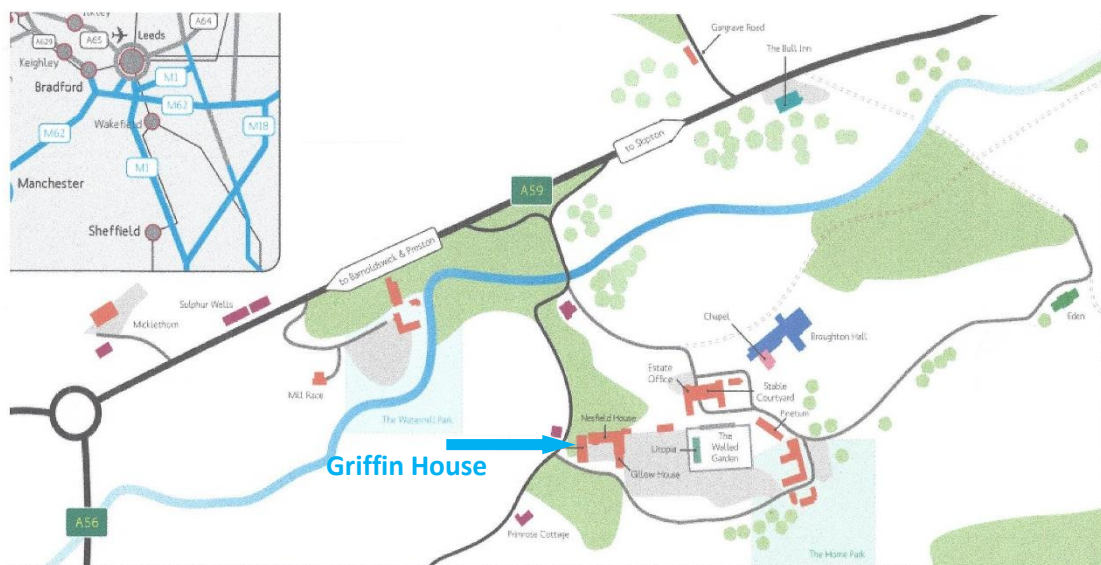

BROUGHTON SOFTWARE

Directions to our offices

Broughton Software Limited (formerly SkySource Limited) is based on Broughton Hall Business Park which is on the main A59 only 2.5 miles west of Skipton, with easy access to the motorway network.

When travelling from Skipton, the slip road down to the Business Park is on the left hand side, 200 metres past The Bull Inn.

When travelling from Lancashire, the Business Park is on the right hand side, 2.5 miles before Skipton. Watch for the signs 200 metres before The Bull Inn.

Broughton Software Limited Visitor Parking

Follow the signs for Utopia. Please use the Car Park directly in front of Utopia.

Car Park

Griffin House

Utopia