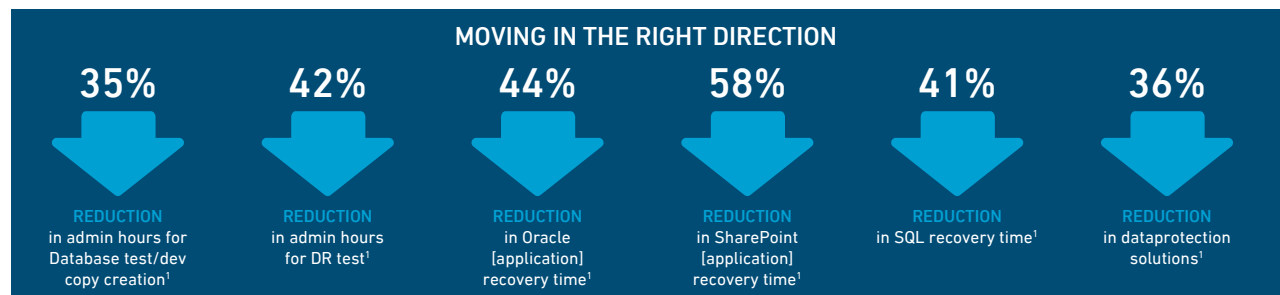

▶ Commvault Orchestrate™

Production data in your elaborate hybrid environment is growing and being replicated at an alarming rate. Which is why being able to reduce the associated complexity and overhead of all that dispersed data has become a huge priority for many organizations. What was once a well-ordered, IT-managed, single-wall data center, is now a hybrid infrastructure made up of physical, virtual, cloud and SaaS-based solutions.

You still need to be able to drive and accelerate application disaster recovery (DR) and development and test operations, while managing workloads and data migration – but now it's completely outside of a neatly-managed datacenter. Today, everything has to be done across infrastructures; this means the administration of change control to avoid the unrestrained proliferation of copied data is more critical than ever for IT to manage.

So how do you move forward with effective data orchestration to support your ever-increasing IT needs?

With Commvault Orchestrate™, you can quickly move, automate and migrate workloads across infrastructures. You'll be driving better, more efficient application DR testing, accelerating development and test operations for application modernization environments, while linking change-management controls to better leverage your IT environments across applications and infrastructures.

What happens once you've implemented Commvault Complete™ Backup & Recovery and conceivably HyperScale as well? While Commvault has an unparalleled ability to scale, collect and protect data from across your organization, Commvault Orchestrate™ allows you to provision, sync and validate data across environments for important IT needs. Now you can better manage your production data to speed disaster recovery, development and testing operations, and workload migration – all in one solution.