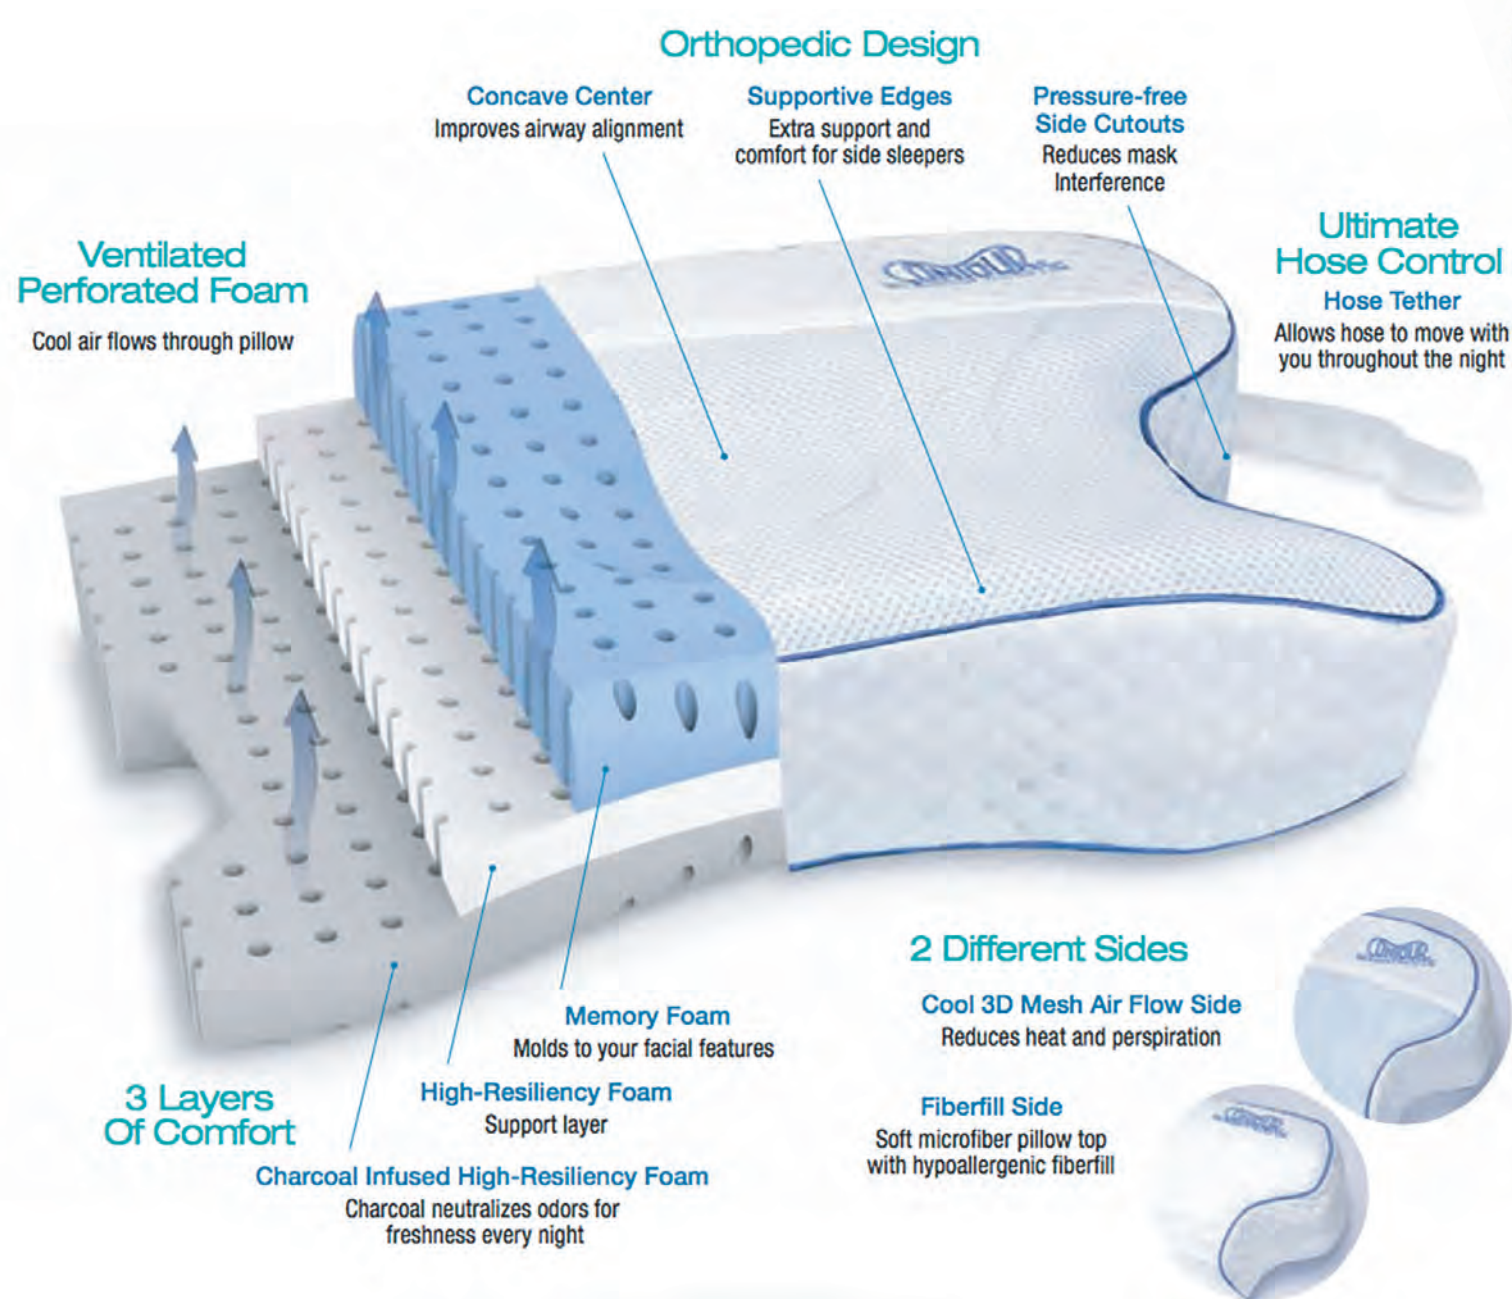

ULTIMATE ADJUSTABLE CPAP COMFORT

- ✓ Reduce Leaks
- ✓ Reduce Noise
- ✓ Reduce Dry Eyes
- ✓ Reduce Lines

Cool Comfort Technology reduces heat and perspiration
Excellent for back, side, or stomach sleepers!

Works with all PAP therapy masks and brands

CPAPmax[®] 2.0 PILLOW

Choose Your Comfort

2 Comfortable Sides

4 Adjustable Heights

Cool 3D Mesh Air Flow Side

Reduces heat and perspiration

Fiberfill Side

Soft microfiber pillow top with hypoallergenic fiberfill

BEFORE

Full Face Mask

AFTER

Recommended By RTs Nationwide

Contour is a registered trademark used by Contour Products, Inc. under license from Banyan Licensing L.C. ©2018. All rights reserved.