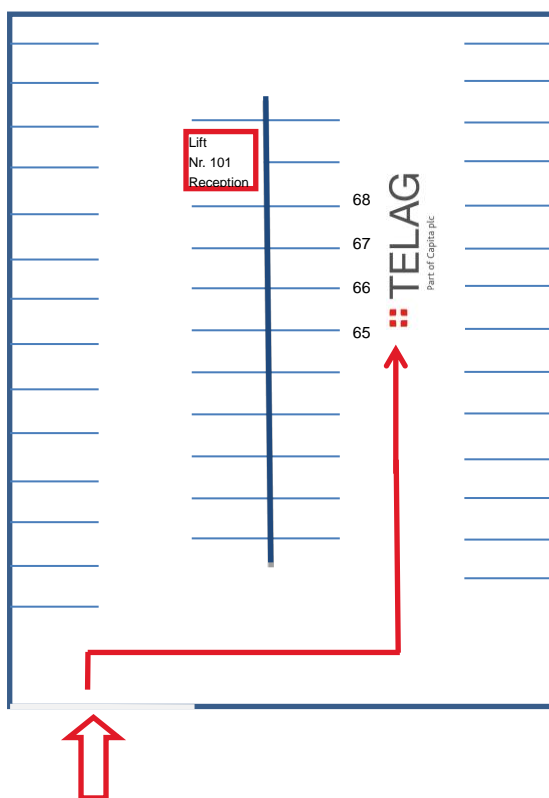

Hardturmstrasse 101
8005 Zürich

The **entrance** to the parking garage is located at **Förrlibuckstrasse 30** of the Carbahaus building (yellow brick building).

Our **visitor parking lots** are located on basement-level 1st floor at the end of the parking garage, shortly after the entrance on the left side (PL-No. 65 – 68).