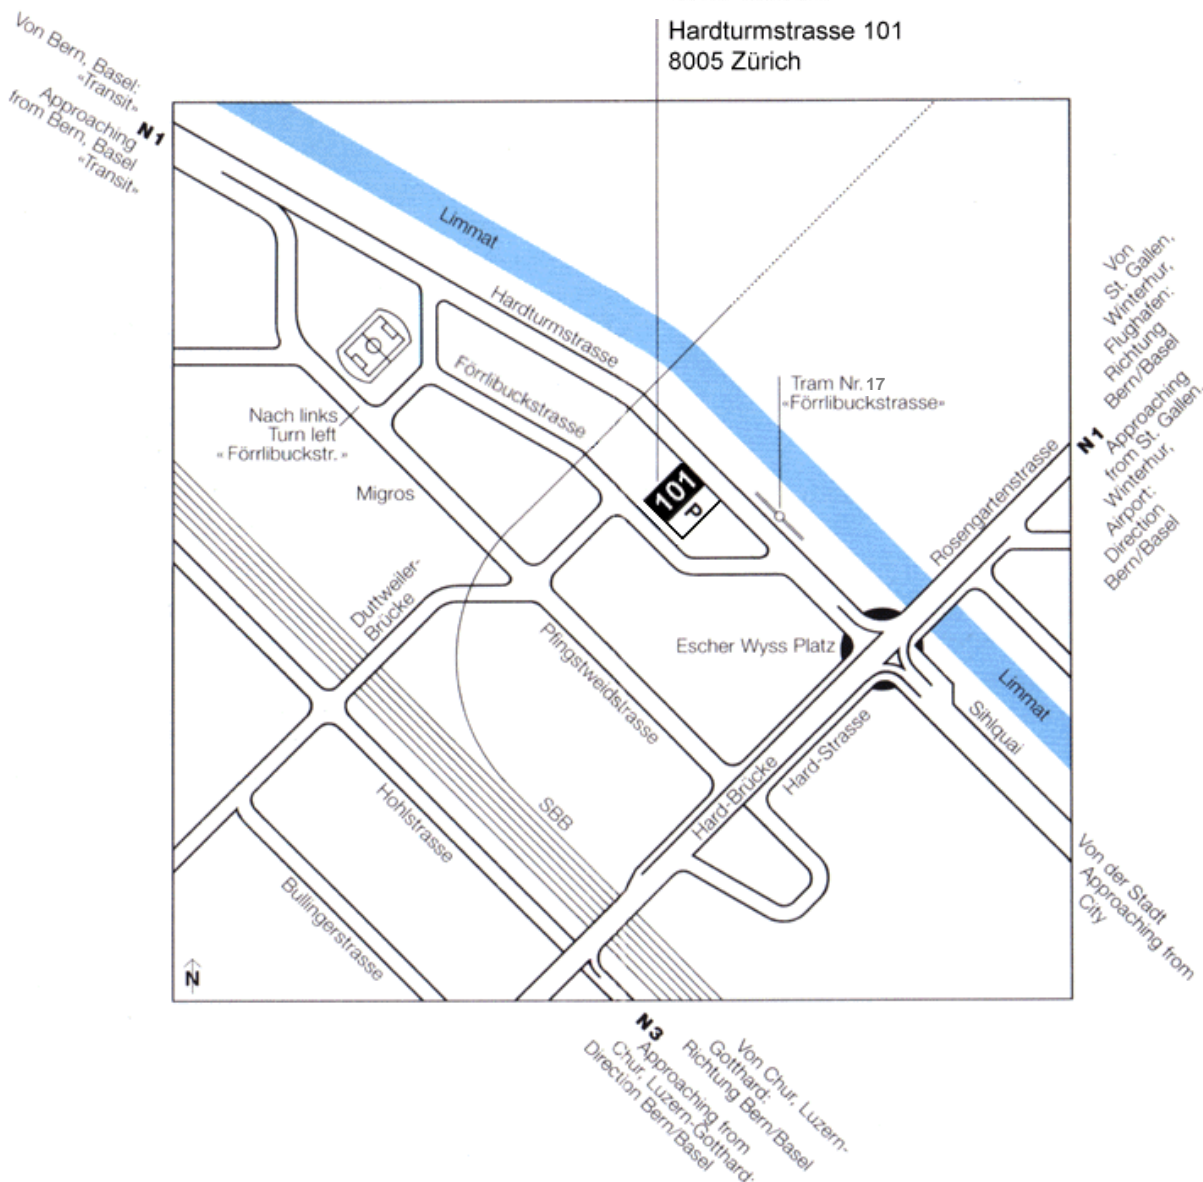

Hardturmstrasse 101
8005 Zürich

The **entrance** to the parking garage is located at **Förrlibuckstrasse 30** of the Carbahaus building (yellow brick building).

Our **visitor parking lots** are located on basement-level 1st floor at the end of the parking garage, shortly after the entrance on the left side (PL-No. 65 – 68).