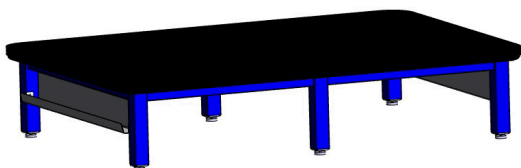

Our Aluma Elite mat table is built to handle the harshest environments. This new mat table is fabricated with a rugged aluminum frame that maintains its structure and integrity. Custom graphics are included on the tape holders, and choose the frame, accent and upholstery color.

## STANDARD DIMENSIONS:

- A4495**  
48"W x 84"L x 18"H  
(4 Legs)

Qty \_\_\_\_\_

- A4520**  
60"W x 84"L x 18"H  
(6 Legs)

Qty \_\_\_\_\_

- A4525**  
72"W x 96"L x 18"H  
(6 Legs)

Qty \_\_\_\_\_