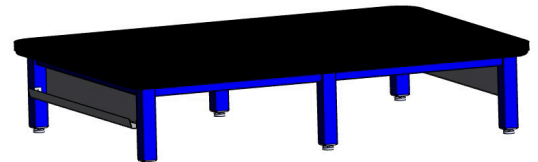

Our Aluma Elite mat table is built to handle the harshest environments. This new mat table is fabricated with a rugged aluminum frame that maintains its structure and integrity. Custom graphics are included on the tape holders, and choose the frame, accent and upholstery color.

## STANDARD DIMENSIONS:

- A4495**  
48"W x 84"L x 18"H  
(4 Legs)

Qty \_\_\_\_\_

- A4520**  
60"W x 84"L x 18"H  
(6 Legs)

Qty \_\_\_\_\_

- A4525**  
72"W x 96"L x 18"H  
(6 Legs)

Qty \_\_\_\_\_