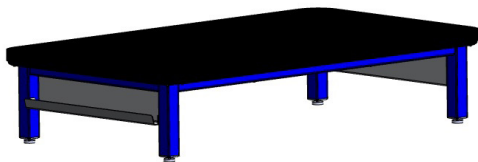

STANDARD DIMENSIONS:

- ☐ **A4495**
  48"W x 84"L x 18"H
  (4 Legs)

Qty _____