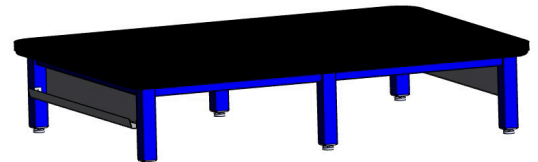

ALUMA ELITE MAT TABLES

STANDARD FEATURES:

- 800 lbs Load rating on 4 Leg configuration and 1200 lbs. on 6 Leg configurations
- Durable aluminum construction
- Tough powder coat finish
- Tape holder on each end
- Leveling feet
- 1.5" Semi-firm foam cushion
- Rounded corners
- Graphics package includes: (1) school logo/name decal on each tape holder (1 on each end)

Our Aluma Elite mat table is built to handle the harshest environments. This new mat table is fabricated with a rugged aluminum frame that maintains its structure and integrity. Custom graphics are included on the tape holders, and choose the frame, accent and upholstery color.

STANDARD DIMENSIONS:

- A4495**
48"W x 84"L x 18"H
(4 Legs)

Qty _____

- A4520**
60"W x 84"L x 18"H
(6 Legs)

Qty _____

- A4525**
72"W x 96"L x 18"H
(6 Legs)

Qty _____

ALUMA ELITE MAT TABLES