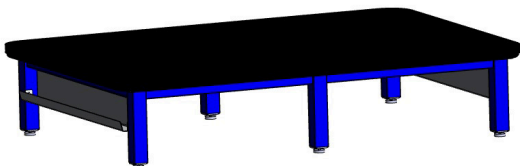

ALUMA ELITE MAT TABLES

STANDARD FEATURES:

- 800 lbs Load rating on 4 Leg configuration and 1200 lbs. on 6 Leg configurations
- Durable aluminum construction
- Tough powder coat finish
- Tape holder on each end
- Leveling feet
- 1.5" Semi-firm foam cushion
- Rounded corners
- Graphics package includes: (1) school logo/name decal on each tape holder (1 on each end)

Our Aluma Elite mat table is built to handle the harshest environments. This new mat table is fabricated with a rugged aluminum frame that maintains its structure and integrity. Custom graphics are included on the tape holders, and choose the frame, accent and upholstery color.

STANDARD DIMENSIONS:

- A4495**
48"W x 84"L x 18"H
(4 Legs)

Qty _____

- A4520**
60"W x 84"L x 18"H
(6 Legs)

Qty _____

- A4525**
72"W x 96"L x 18"H
(6 Legs)

Qty _____

ALUMA ELITE MAT TABLES