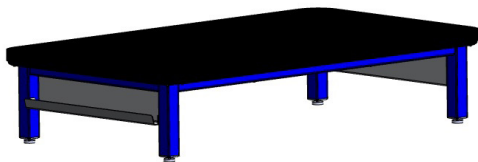

ALUMA ELITE MAT TABLES

STANDARD FEATURES:

- 800 lbs Load rating on 4 Leg configuration and 1200 lbs. on 6 Leg configurations
- Durable aluminum construction
- Tough powder coat finish
- Tape holder on each end
- Leveling feet
- 1.5" Semi-firm foam cushion
- Rounded corners
- Graphics package includes: (1) school logo/name decal on each tape holder (1 on each end)

Our Aluma Elite mat table is built to handle the harshest environments. This new mat table is fabricated with a rugged aluminum frame that maintains its structure and integrity. Custom graphics are included on the tape holders, and choose the frame, accent and upholstery color.

STANDARD DIMENSIONS:

- A4495**
48"W x 84"L x 18"H
(4 Legs)

Qty _____

- A4520**
60"W x 84"L x 18"H
(6 Legs)

Qty _____

- A4525**
72"W x 96"L x 18"H
(6 Legs)

Qty _____

ALUMA ELITE MAT TABLES