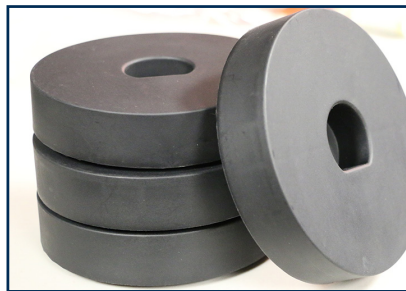

PORTABLE ALUMINUM MASSAGE TABLE

STANDARD FEATURES:

- 600 lbs. Load rating
- 37 lbs. Table weight
- Lightweight aluminum frame
- Height range 24"-33"
- 11-Layer plywood base
- Auto-hold hinge
- Dual end accessory ports, 8" on center
- 2" Firm foam cushion, black upholstery
- Rounded corners
- Removable field feet
- Black carry case
- Face rest and pillow

The Sport portable aluminum massage table is rugged yet lightweight and functional. It comes standard with a 2" firm foam system, rounded corners, adjustable height leg system, four field feet, face rest and standard carry case. In addition, this table offers a lightweight aluminum frame, 11-layer plywood base with finger-joint craftsmanship and auto-hold hinge system. The features on this durable table clearly position it as a leader in its market space.