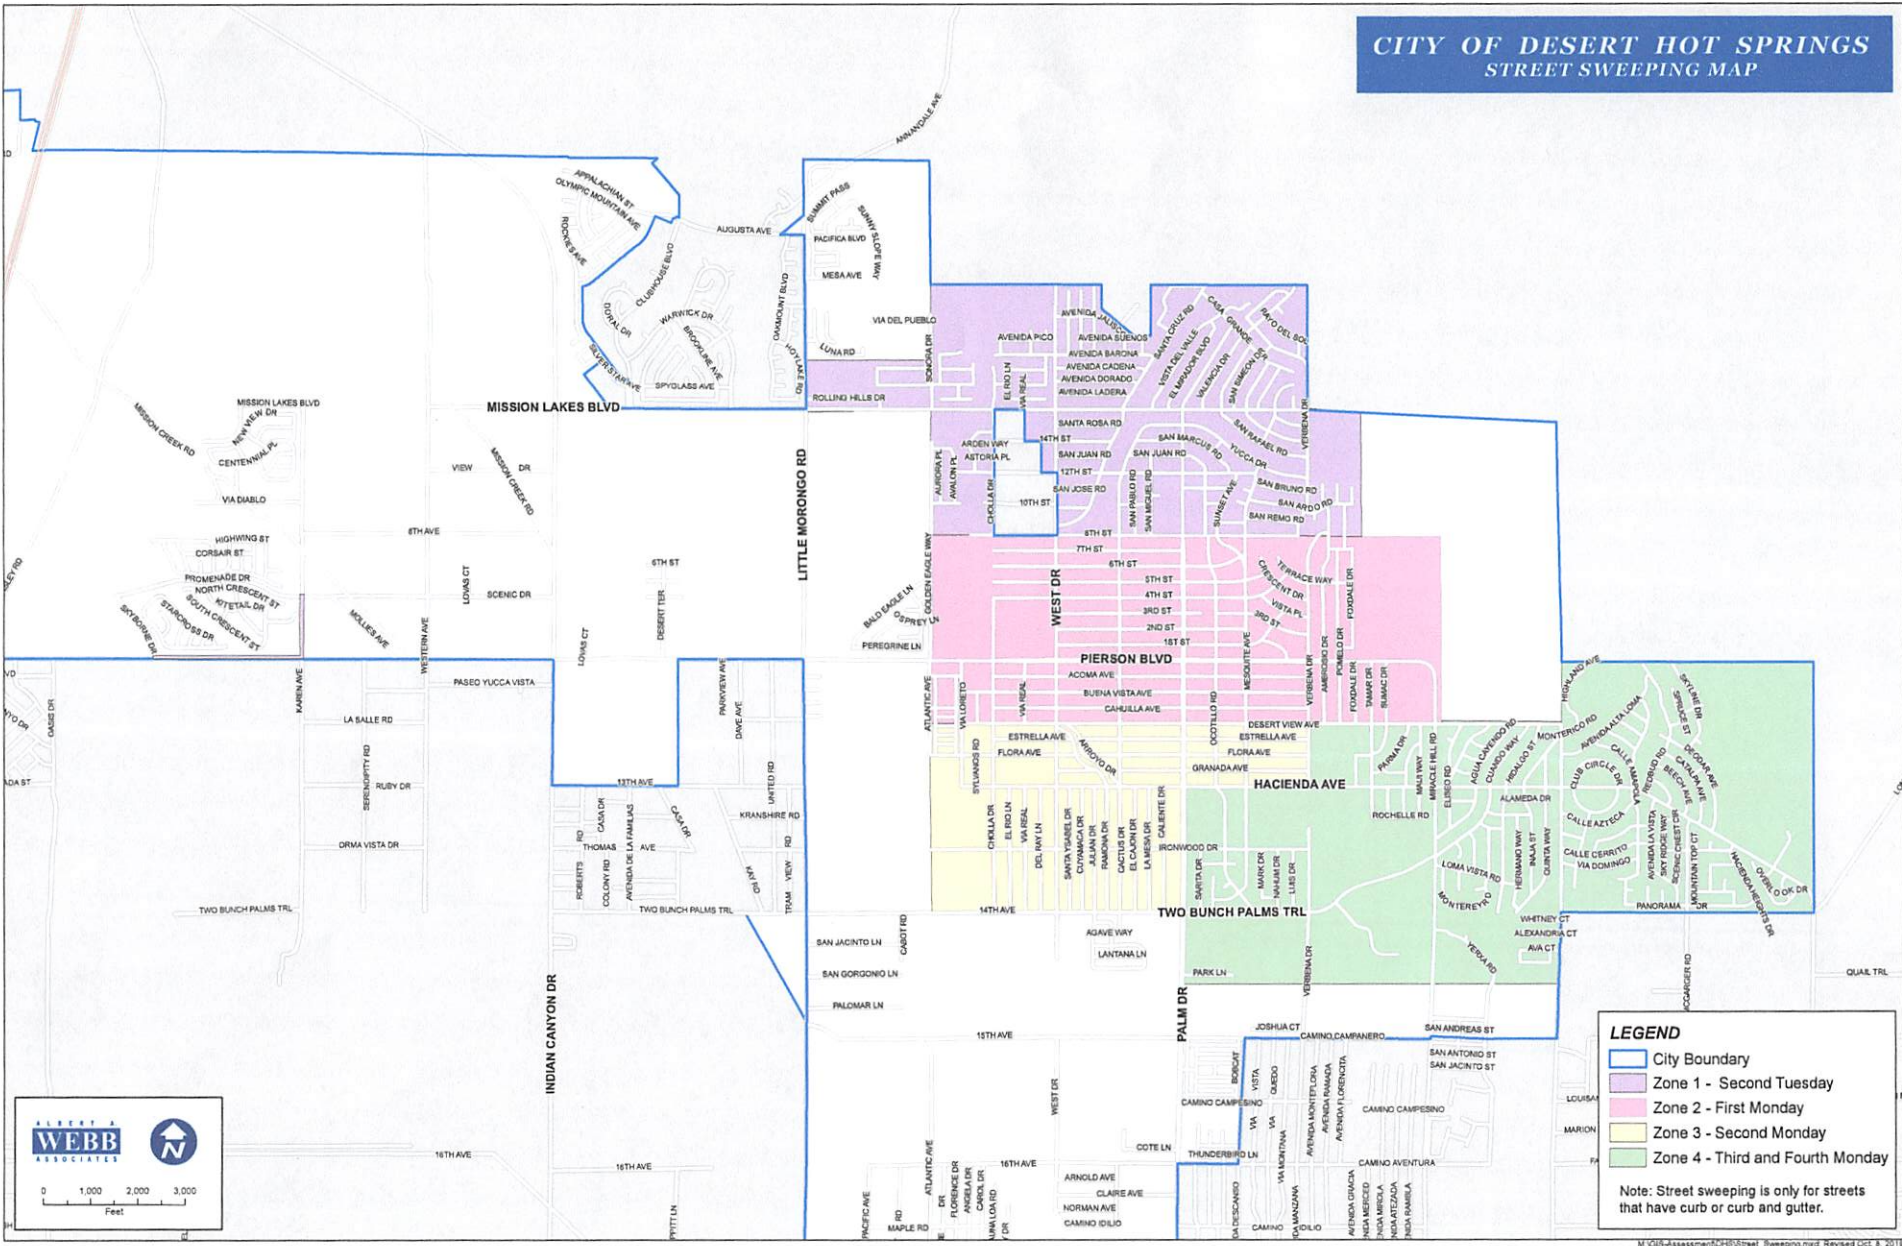

**CITY OF DESERT HOT SPRINGS  
STREET SWEEPING MAP**

- LEGEND**
- City Boundary
  - Zone 1 - Second Tuesday
  - Zone 2 - First Monday
  - Zone 3 - Second Monday
  - Zone 4 - Third and Fourth Monday

Note: Street sweeping is only for streets that have curb or gutter.

0 1,000 2,000 3,000  
Feet