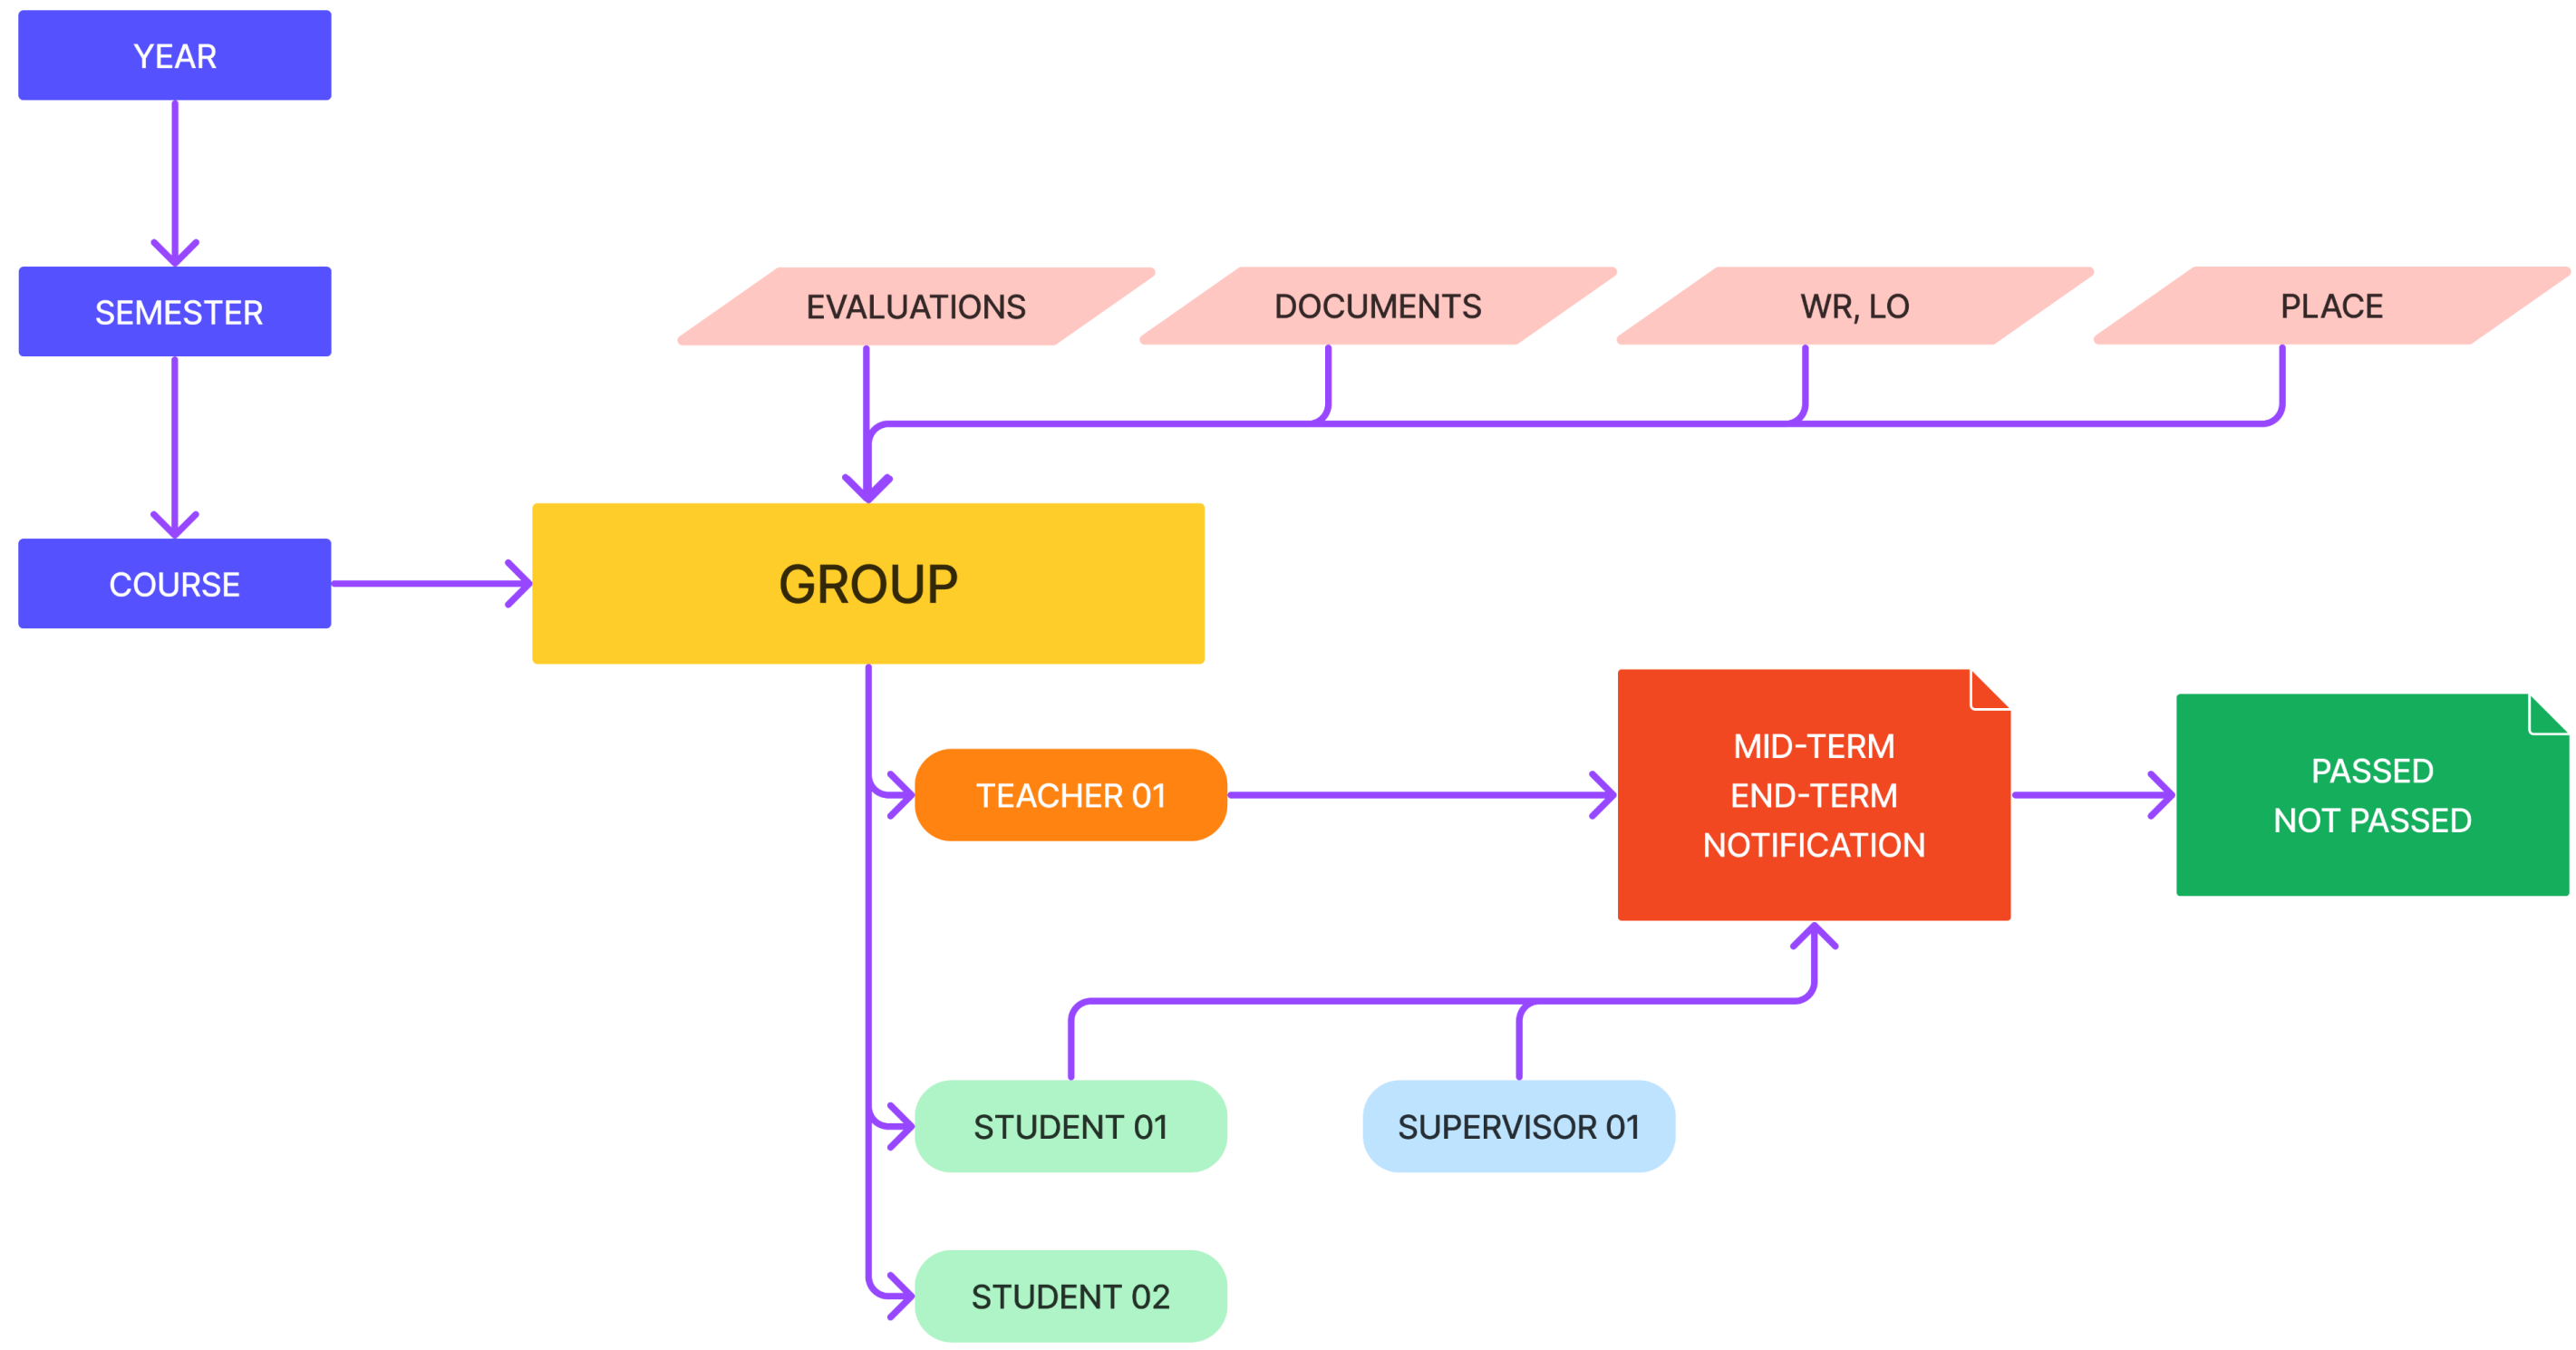

	Secure	Nested	R To R
MOSO 5.0	✓	✓	
TOPP-N	✓	✓	✓
MODO	N/A	N/A	N/A

- Home
- Overview
- Supervision
- Evaluation
- Communication
- Administration
- Integration
- Security & Availability
- Support

Templates

- Home
- Overview
- Supervision
- Evaluation
- Communication
- Administration
- Integration
- Security & Availability
- Support

Student placement

Data structure while creating student groups and assets

- Home
- Overview
- Supervision
- Evaluation
- Communication
- Administration
- Integration
- Security & Availability**
- Support