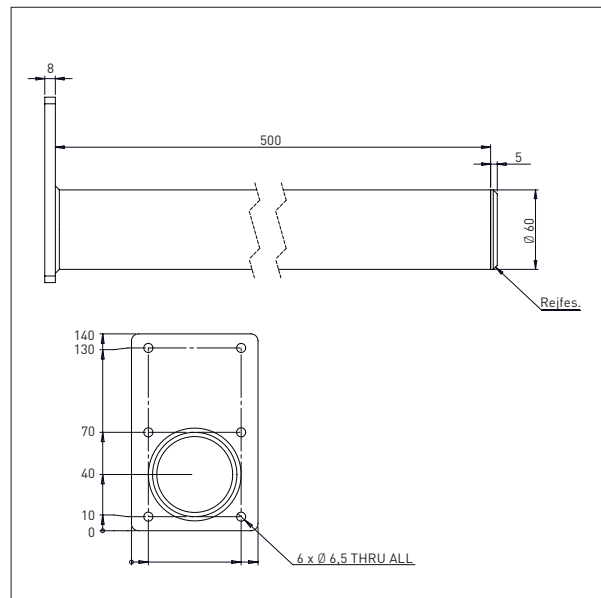

IMPOX 70 / TOOLS

PLATFORM PEHD (PLASTIC)

- All measurements in mm

PLATFORM PEHD WITH ROLLERS – KP3-ix

L x W: 495 x 495 m

IMPOX 70 / TOOLS

PLATFORM STAINLESS

- All measurements in mm

PLATFORM STAINLESS - EP1-ix

L x W: 500 x 400 mm

IMPOX 70 / TOOLS

BOOM

- All measurements in mm

BOOM - D1-ix
L x Ø: 500 x Ø60

BOOM - D2-ix
L x Ø: 800 x Ø60

IMPOX 70 / TOOLS

DOUBLE DOOM

- All measurements in mm

DOUBLE BOOM – DD1-ix
L x Ø x B: 500 x Ø30 x 250

Min. Width of reel: Ø300 mm
Max. Width of reel: Ø400 mm

DOUBLE BOOM – DD2-ix
L x Ø x B: 500 x Ø30 x 350

Min. Width of reel: Ø400 mm
Max. Width of reel: Ø800 mm

IMPOX 70 / TOOLS

FORK

- All measurements in mm

FORK - G1-ix

L x w: 585 x 375

For 600 x 400 boxes

IMPOX 70 / TOOLS

BOOM + V-BLOCK