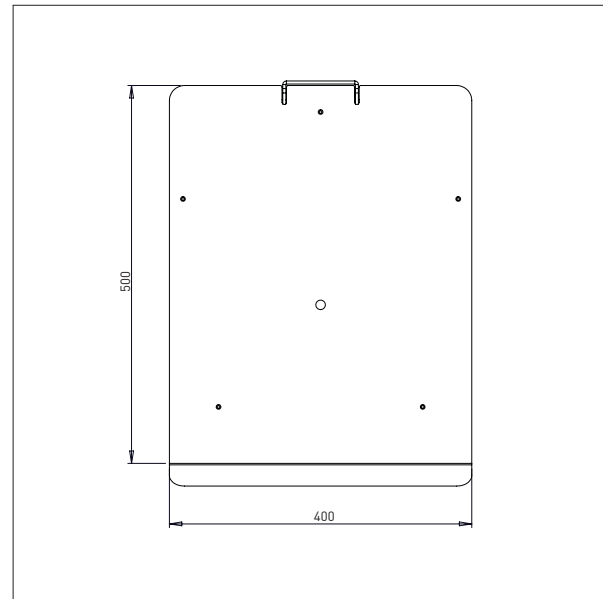

IMPOX 70 / TOOLS

PLATFORM PEHD (PLASTIC)

- All measurements in mm

PLATFORM PEHD WITH ROLLERS – KP3-ix

L x W: 495 x 495 m

IMPOX 70 / TOOLS

PLATFORM STAINLESS

- All measurements in mm

PLATFORM STAINLESS - EP1-ix

L x W: 500 x 400 mm

IMPOX 70 / TOOLS

BOOM

- All measurements in mm

BOOM - D1-ix
L x Ø: 500 x Ø60

BOOM - D2-ix
L x Ø: 800 x Ø60

IMPOX 70 / TOOLS

DOUBLE DOOM

- All measurements in mm

DOUBLE BOOM – DD1-ix
L x Ø x B: 500 x Ø30 x 250

Min. Width of reel: Ø300 mm
Max. Width of reel: Ø400 mm

DOUBLE BOOM – DD2-ix
L x Ø x B: 500 x Ø30 x 350

Min. Width of reel: Ø400 mm
Max. Width of reel: Ø800 mm

IMPOX 70 / TOOLS

FORK

- All measurements in mm

FORK - G1-ix

L x w: 585 x 375

For 600 x 400 boxes

IMPOX 70 / TOOLS

BOOM + V-BLOCK