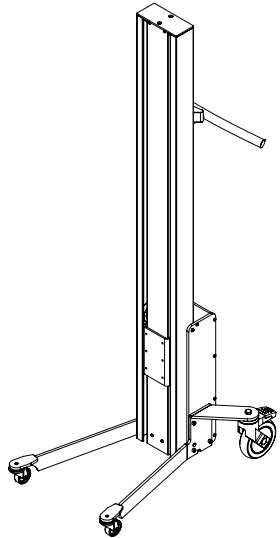

IMPOX 70 LIFTERS & TOOLS

- DRAWINGS & MEASUREMENTS

IMPOX 70

3 MAST HEIGHTS AND 2 LEG TYPES

70 S/L/M Angled

70 S/L/M Box

IMPOX 70

LIFTERS - DRAWINGS & MEASUREMENTS

- All measurements in mm

IMPOX 70 / TOOLS

PLATFORM PEHD (PLASTIC)

- All measurements in mm

PLATFORM PEHD – KP1-ix

L x W: 495 x 495 mm

PLATFORM PEHD – KP2-ix

L x W: 600 x 600 mm

IMPOX 70 / TOOLS

PLATFORM PEHD (PLASTIC)

- All measurements in mm

PLATFORM PEHD WITH ROLLERS – KP3-ix

L x W: 495 x 495 m

IMPOX 70 / TOOLS

PLATFORM STAINLESS

- All measurements in mm

DOUBLE DOOM

- All measurements in mm

DOUBLE BOOM – DD1-ix
L x Ø x B: 500 x Ø30 x 250

Min. Width of reel: Ø300 mm
Max. Width of reel: Ø400 mm

DOUBLE BOOM – DD2-ix
L x Ø x B: 500 x Ø30 x 350

Min. Width of reel: Ø400 mm
Max. Width of reel: Ø800 mm