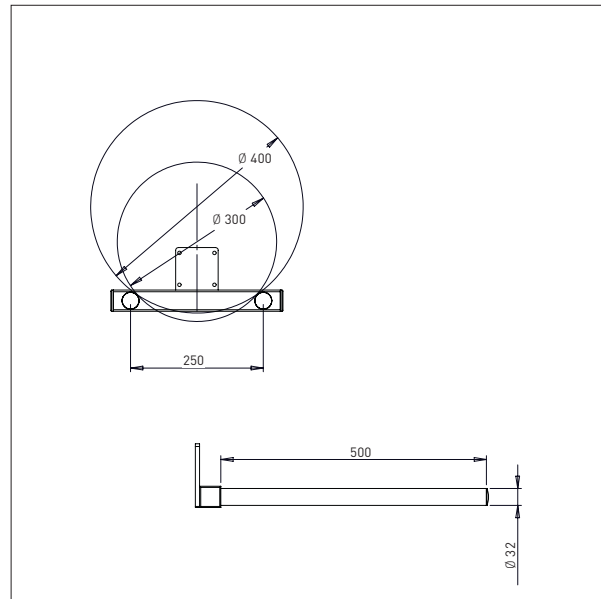

IMPOX 70 / TOOLS

PLATFORM PEHD (PLASTIC)

- All measurements in mm

PLATFORM PEHD WITH ROLLERS – KP3-ix

L x W: 495 x 495 m

IMPOX 70 / TOOLS

PLATFORM STAINLESS

- All measurements in mm

PLATFORM STAINLESS - EP1-ix

L x W: 500 x 400 mm

IMPOX 70 / TOOLS

BOOM

- All measurements in mm

BOOM - D1-ix
L x Ø: 500 x Ø60

BOOM - D2-ix
L x Ø: 800 x Ø60

IMPOX 70 / TOOLS

DOUBLE DOOM

- All measurements in mm

DOUBLE BOOM – DD1-ix
L x Ø x B: 500 x Ø30 x 250

Min. Width of reel: Ø300 mm
Max. Width of reel: Ø400 mm

DOUBLE BOOM – DD2-ix
L x Ø x B: 500 x Ø30 x 350

Min. Width of reel: Ø400 mm
Max. Width of reel: Ø800 mm

IMPOX 70 / TOOLS

FORK

- All measurements in mm

FORK - G1-ix

L x w: 585 x 375

For 600 x 400 boxes

IMPOX 70 / TOOLS

BOOM + V-BLOCK