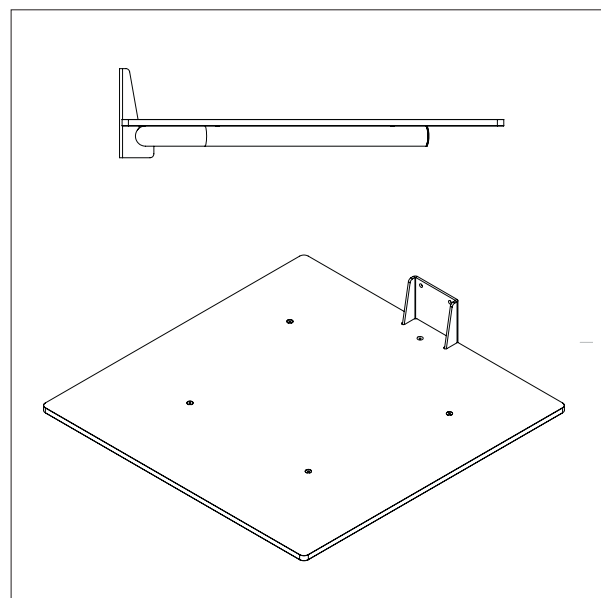

- All measurements in mm

IMPOX 70 / TOOLS

PLATFORM PEHD (PLASTIC)

- All measurements in mm

PLATFORM PEHD – KP1-ix

L x W: 495 x 495 mm

PLATFORM PEHD – KP2-ix

L x W: 600 x 600 mm

PLATFORM STAINLESS - EP1-ix

L x W: 500 x 400 mm

IMPOX 70 / TOOLS

BOOM

- All measurements in mm

BOOM - D1-ix
L x Ø: 500 x Ø60

BOOM - D2-ix
L x Ø: 800 x Ø60

IMPOX 70 / TOOLS

DOUBLE DOOM

- All measurements in mm

DOUBLE BOOM – DD1-ix
L x Ø x B: 500 x Ø30 x 250

Min. Width of reel: Ø300 mm
Max. Width of reel: Ø400 mm

DOUBLE BOOM – DD2-ix
L x Ø x B: 500 x Ø30 x 350

Min. Width of reel: Ø400 mm
Max. Width of reel: Ø800 mm

IMPOX 70 / TOOLS

FORK

- All measurements in mm

FORK - G1-ix

L x w: 585 x 375

For 600 x 400 boxes

IMPOX 70 / TOOLS

BOOM + V-BLOCK