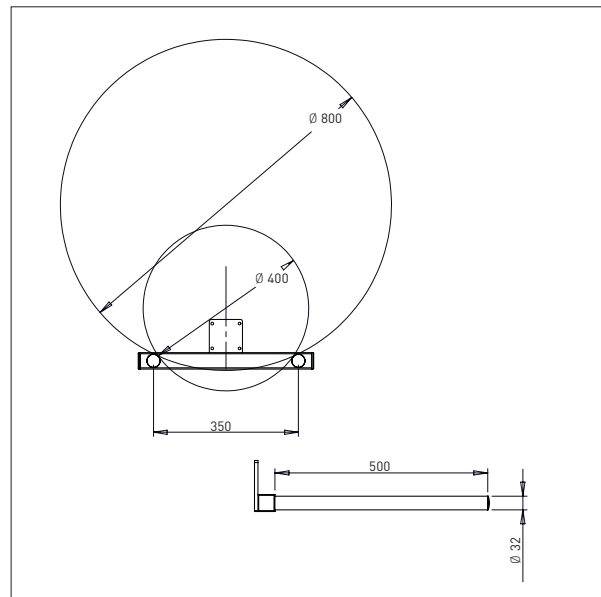

IMPOX 70 / TOOLS

PLATFORM PEHD (PLASTIC)

- All measurements in mm

PLATFORM PEHD WITH ROLLERS – KP3-ix

L x W: 495 x 495 m

IMPOX 70 / TOOLS

PLATFORM STAINLESS

- All measurements in mm

PLATFORM STAINLESS - EP1-ix

L x W: 500 x 400 mm

IMPOX 70 / TOOLS

BOOM

- All measurements in mm

BOOM - D1-ix
L x Ø: 500 x Ø60

BOOM - D2-ix
L x Ø: 800 x Ø60

IMPOX 70 / TOOLS

DOUBLE DOOM

- All measurements in mm

DOUBLE BOOM – DD1-ix
L x Ø x B: 500 x Ø30 x 250

Min. Width of reel: Ø300 mm
Max. Width of reel: Ø400 mm

DOUBLE BOOM – DD2-ix
L x Ø x B: 500 x Ø30 x 350

Min. Width of reel: Ø400 mm
Max. Width of reel: Ø800 mm

IMPOX 70 / TOOLS

FORK

- All measurements in mm

FORK - G1-ix

L x w: 585 x 375

For 600 x 400 boxes

IMPOX 70 / TOOLS

BOOM + V-BLOCK