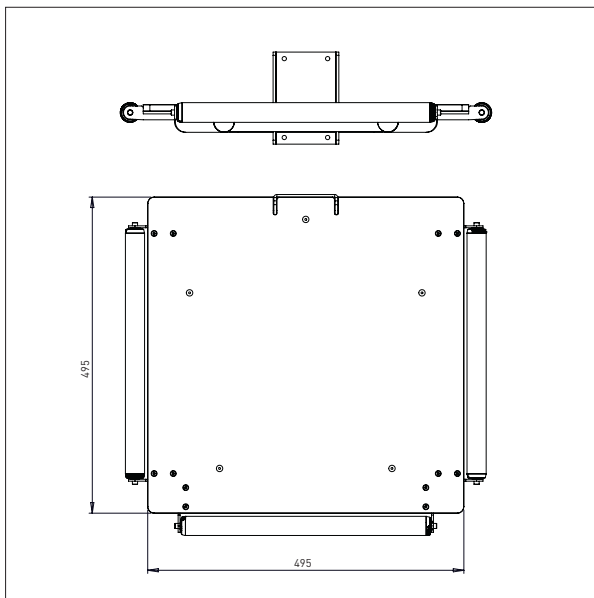

- All measurements in mm

IMPOX 70 / TOOLS

PLATFORM PEHD (PLASTIC)

- All measurements in mm

PLATFORM PEHD – KP1-ix

L x W: 495 x 495 mm

PLATFORM PEHD – KP2-ix

L x W: 600 x 600 mm

IMPOX 70 / TOOLS

PLATFORM PEHD (PLASTIC)

- All measurements in mm

PLATFORM PEHD WITH ROLLERS – KP3-ix

L x W: 495 x 495 m

IMPOX 70 / TOOLS

PLATFORM STAINLESS

- All measurements in mm

PLATFORM STAINLESS - EP1-ix

L x W: 500 x 400 mm

IMPOX 70 / TOOLS

BOOM

- All measurements in mm

BOOM - D1-ix
L x Ø: 500 x Ø60

BOOM - D2-ix
L x Ø: 800 x Ø60

IMPOX 70 / TOOLS

DOUBLE DOOM

- All measurements in mm

DOUBLE BOOM – DD1-ix
L x Ø x B: 500 x Ø30 x 250

Min. Width of reel: Ø300 mm
Max. Width of reel: Ø400 mm

DOUBLE BOOM – DD2-ix
L x Ø x B: 500 x Ø30 x 350

Min. Width of reel: Ø400 mm
Max. Width of reel: Ø800 mm