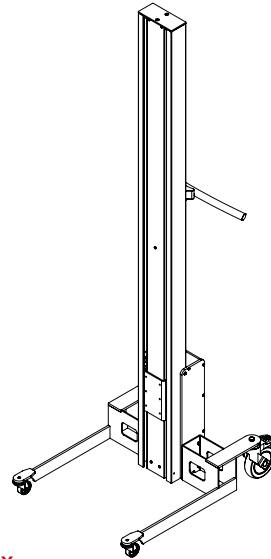

IMPOX 70 LIFTERS & TOOLS

- DRAWINGS & MEASUREMENTS

IMPOX 70

3 MAST HEIGHTS AND 2 LEG TYPES

70 S/L/M Angled

70 S/L/M Box

IMPOX 70

LIFTERS - DRAWINGS & MEASUREMENTS

- All measurements in mm

IMPOX 70 / TOOLS

PLATFORM PEHD (PLASTIC)

- All measurements in mm

PLATFORM PEHD – KP1-ix

L x W: 495 x 495 mm

PLATFORM PEHD – KP2-ix

L x W: 600 x 600 mm

PLATFORM STAINLESS - EP1-ix

L x W: 500 x 400 mm

IMPOX 70 / TOOLS

BOOM

- All measurements in mm

BOOM - D1-ix
L x Ø: 500 x Ø60

BOOM - D2-ix
L x Ø: 800 x Ø60

IMPOX 70 / TOOLS

DOUBLE DOOM

- All measurements in mm

DOUBLE BOOM – DD1-ix
L x Ø x B: 500 x Ø30 x 250

Min. Width of reel: Ø300 mm
Max. Width of reel: Ø400 mm

DOUBLE BOOM – DD2-ix
L x Ø x B: 500 x Ø30 x 350

Min. Width of reel: Ø400 mm
Max. Width of reel: Ø800 mm