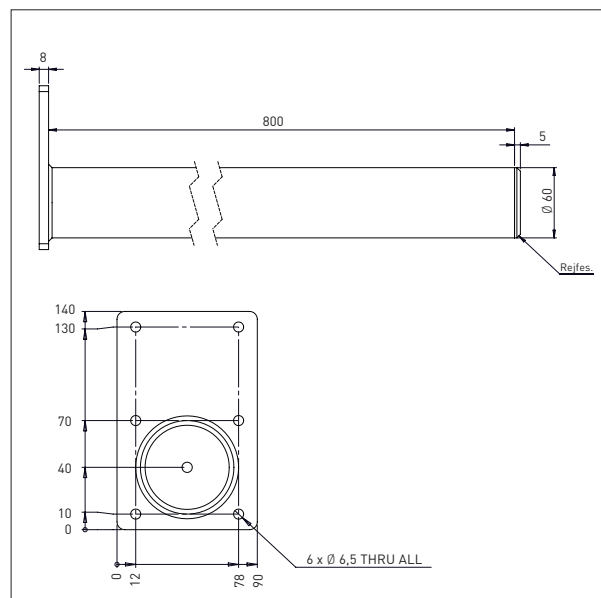

IMPOX 70 / TOOLS

PLATFORM PEHD (PLASTIC)

- All measurements in mm

PLATFORM PEHD WITH ROLLERS – KP3-ix

L x W: 495 x 495 m

IMPOX 70 / TOOLS

PLATFORM STAINLESS

- All measurements in mm

PLATFORM STAINLESS - EP1-ix

L x W: 500 x 400 mm

IMPOX 70 / TOOLS

BOOM

- All measurements in mm

BOOM - D1-ix
L x Ø: 500 x Ø60

BOOM - D2-ix
L x Ø: 800 x Ø60

IMPOX 70 / TOOLS

DOUBLE DOOM

- All measurements in mm

DOUBLE BOOM – DD1-ix
L x Ø x B: 500 x Ø30 x 250

Min. Width of reel: Ø300 mm
Max. Width of reel: Ø400 mm

DOUBLE BOOM – DD2-ix
L x Ø x B: 500 x Ø30 x 350

Min. Width of reel: Ø400 mm
Max. Width of reel: Ø800 mm

IMPOX 70 / TOOLS

FORK

- All measurements in mm

FORK - G1-ix

L x w: 585 x 375

For 600 x 400 boxes

IMPOX 70 / TOOLS

BOOM + V-BLOCK