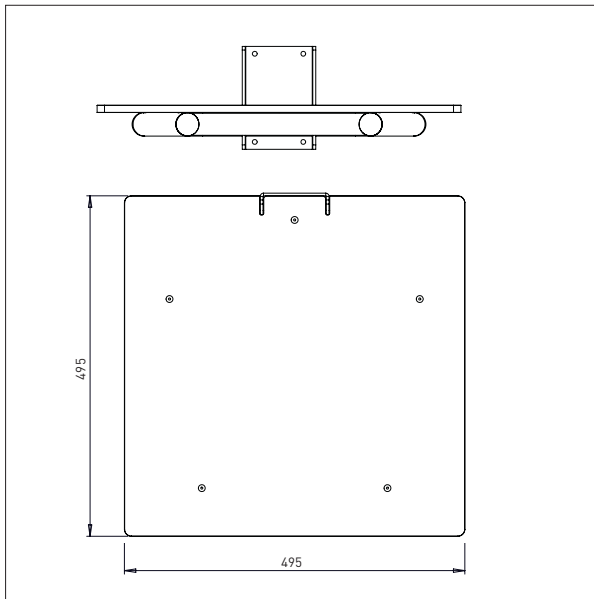

- All measurements in mm

IMPOX 70 / TOOLS

PLATFORM PEHD (PLASTIC)

- All measurements in mm

PLATFORM PEHD – KP1-ix

L x W: 495 x 495 mm

PLATFORM PEHD – KP2-ix

L x W: 600 x 600 mm

PLATFORM STAINLESS - EP1-ix

L x W: 500 x 400 mm

IMPOX 70 / TOOLS

BOOM

- All measurements in mm

BOOM - D1-ix
L x Ø: 500 x Ø60

BOOM - D2-ix
L x Ø: 800 x Ø60

IMPOX 70 / TOOLS

DOUBLE DOOM

- All measurements in mm

DOUBLE BOOM – DD1-ix
L x Ø x B: 500 x Ø30 x 250

Min. Width of reel: Ø300 mm
Max. Width of reel: Ø400 mm

DOUBLE BOOM – DD2-ix
L x Ø x B: 500 x Ø30 x 350

Min. Width of reel: Ø400 mm
Max. Width of reel: Ø800 mm

IMPOX 70 / TOOLS

FORK

- All measurements in mm

FORK - G1-ix

L x w: 585 x 375

For 600 x 400 boxes

IMPOX 70 / TOOLS

BOOM + V-BLOCK