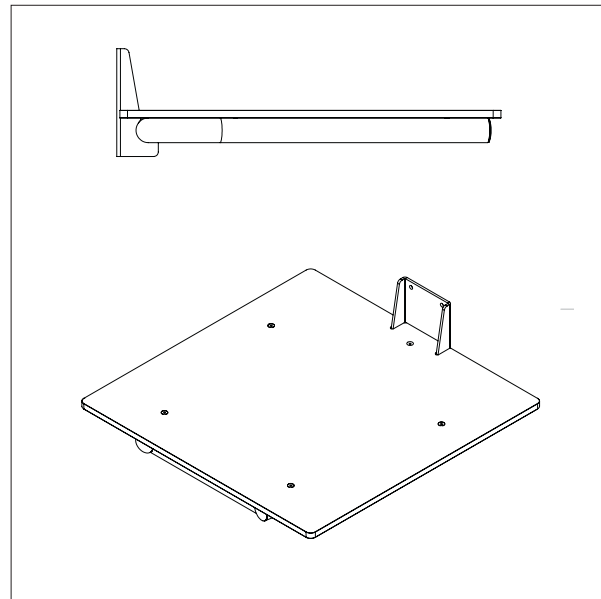

- All measurements in mm

IMPOX 70 / TOOLS

PLATFORM PEHD (PLASTIC)

- All measurements in mm

PLATFORM PEHD – KP1-ix

L x W: 495 x 495 mm

PLATFORM PEHD – KP2-ix

L x W: 600 x 600 mm

IMPOX 70 / TOOLS

PLATFORM PEHD (PLASTIC)

- All measurements in mm

PLATFORM PEHD WITH ROLLERS – KP3-ix

L x W: 495 x 495 m

IMPOX 70 / TOOLS

PLATFORM STAINLESS

- All measurements in mm

PLATFORM STAINLESS - EP1-ix

L x W: 500 x 400 mm

IMPOX 70 / TOOLS

BOOM

- All measurements in mm

BOOM - D1-ix
L x Ø: 500 x Ø60

BOOM - D2-ix
L x Ø: 800 x Ø60

IMPOX 70 / TOOLS

DOUBLE DOOM

- All measurements in mm

DOUBLE BOOM – DD1-ix
L x Ø x B: 500 x Ø30 x 250

Min. Width of reel: Ø300 mm
Max. Width of reel: Ø400 mm

DOUBLE BOOM – DD2-ix
L x Ø x B: 500 x Ø30 x 350

Min. Width of reel: Ø400 mm
Max. Width of reel: Ø800 mm