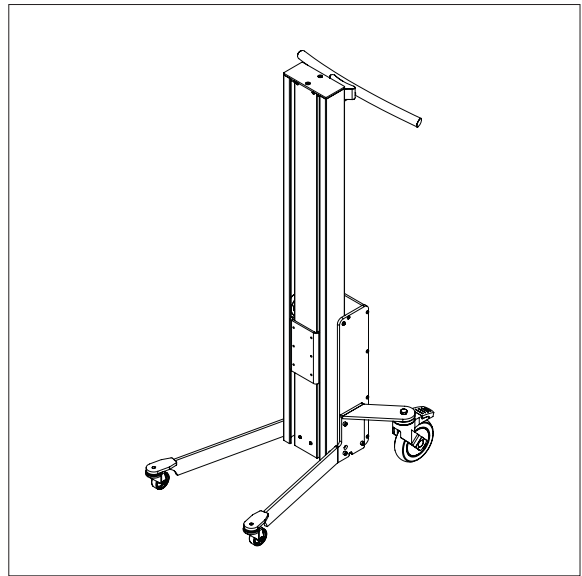

IMPOX 70 LIFTERS & TOOLS

- DRAWINGS & MEASUREMENTS

IMPOX 70

3 MAST HEIGHTS AND 2 LEG TYPES

70 S/L/M Angled

70 S/L/M Box

IMPOX 70

LIFTERS - DRAWINGS & MEASUREMENTS

- All measurements in mm

IMPOX 70 / TOOLS

PLATFORM PEHD (PLASTIC)

- All measurements in mm

PLATFORM PEHD – KP1-ix

L x W: 495 x 495 mm

PLATFORM PEHD – KP2-ix

L x W: 600 x 600 mm

IMPOX 70 / TOOLS

PLATFORM PEHD (PLASTIC)

- All measurements in mm

PLATFORM PEHD WITH ROLLERS – KP3-ix

L x W: 495 x 495 m

IMPOX 70 / TOOLS

PLATFORM STAINLESS

- All measurements in mm

DOUBLE DOOM

- All measurements in mm

DOUBLE BOOM – DD1-ix
L x Ø x B: 500 x Ø30 x 250

Min. Width of reel: Ø300 mm
Max. Width of reel: Ø400 mm

DOUBLE BOOM – DD2-ix
L x Ø x B: 500 x Ø30 x 350

Min. Width of reel: Ø400 mm
Max. Width of reel: Ø800 mm