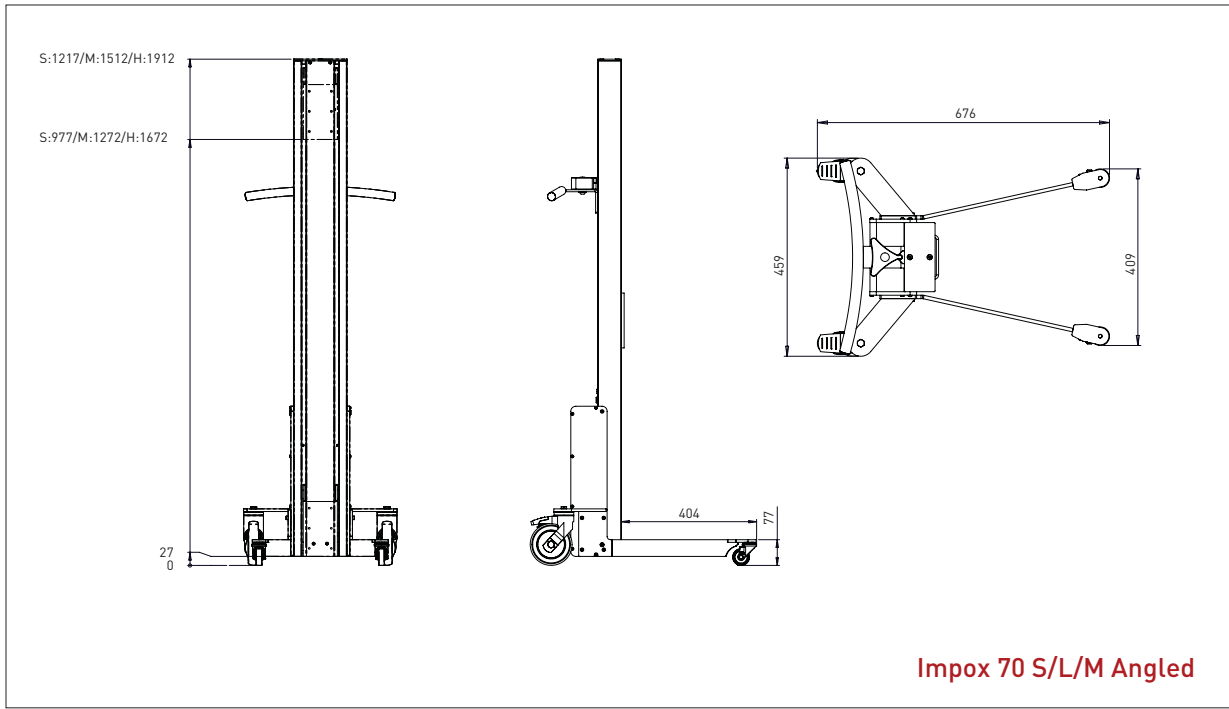

IMPOX 70 LIFTERS & TOOLS

- DRAWINGS & MEASUREMENTS

IMPOX 70

3 MAST HEIGHTS AND 2 LEG TYPES

70 S/L/M Angled

70 S/L/M Box

IMPOX 70

LIFTERS - DRAWINGS & MEASUREMENTS

- All measurements in mm

IMPOX 70 / TOOLS

PLATFORM PEHD (PLASTIC)

- All measurements in mm

PLATFORM PEHD – KP1-ix

L x W: 495 x 495 mm

PLATFORM PEHD – KP2-ix

L x W: 600 x 600 mm

DOUBLE DOOM

- All measurements in mm

DOUBLE BOOM – DD1-ix
L x Ø x B: 500 x Ø30 x 250

Min. Width of reel: Ø300 mm
Max. Width of reel: Ø400 mm

DOUBLE BOOM – DD2-ix
L x Ø x B: 500 x Ø30 x 350

Min. Width of reel: Ø400 mm
Max. Width of reel: Ø800 mm

IMPOX 70 / TOOLS

FORK

- All measurements in mm

FORK - G1-ix

L x w: 585 x 375

For 600 x 400 boxes

IMPOX 70 / TOOLS

BOOM + V-BLOCK