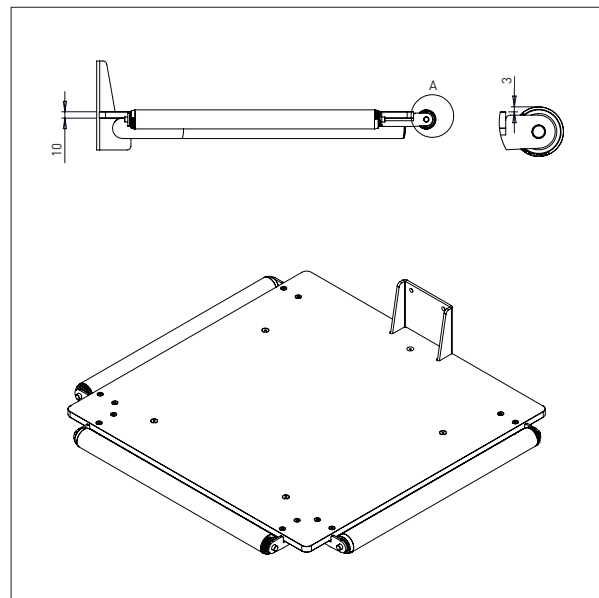

- All measurements in mm

IMPOX 70 / TOOLS

PLATFORM PEHD (PLASTIC)

- All measurements in mm

PLATFORM PEHD – KP1-ix

L x W: 495 x 495 mm

PLATFORM PEHD – KP2-ix

L x W: 600 x 600 mm

IMPOX 70 / TOOLS

PLATFORM PEHD (PLASTIC)

- All measurements in mm

PLATFORM PEHD WITH ROLLERS – KP3-ix

L x W: 495 x 495 m

IMPOX 70 / TOOLS

PLATFORM STAINLESS

- All measurements in mm

PLATFORM STAINLESS - EP1-ix

L x W: 500 x 400 mm

IMPOX 70 / TOOLS

BOOM

- All measurements in mm

BOOM - D1-ix
L x Ø: 500 x Ø60

BOOM - D2-ix
L x Ø: 800 x Ø60

IMPOX 70 / TOOLS

DOUBLE DOOM

- All measurements in mm

DOUBLE BOOM – DD1-ix
L x Ø x B: 500 x Ø30 x 250

Min. Width of reel: Ø300 mm
Max. Width of reel: Ø400 mm

DOUBLE BOOM – DD2-ix
L x Ø x B: 500 x Ø30 x 350

Min. Width of reel: Ø400 mm
Max. Width of reel: Ø800 mm