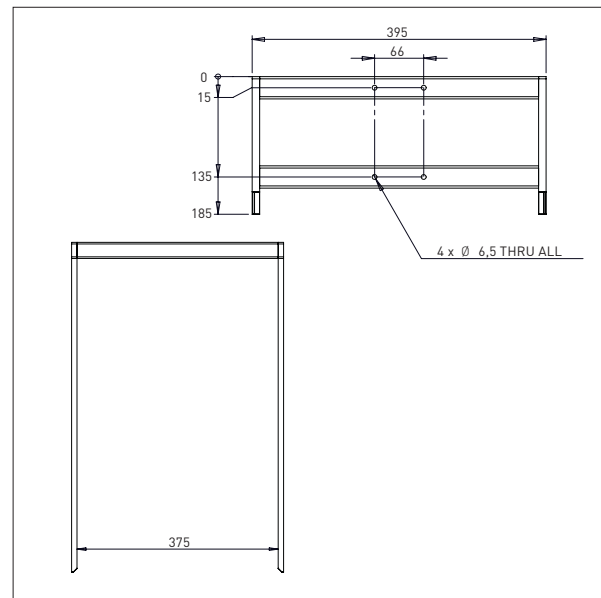

PLATFORM STAINLESS - EP1-ix

L x W: 500 x 400 mm

IMPOX 70 / TOOLS

BOOM

- All measurements in mm

BOOM - D1-ix
L x Ø: 500 x Ø60

BOOM - D2-ix
L x Ø: 800 x Ø60

IMPOX 70 / TOOLS

DOUBLE DOOM

- All measurements in mm

DOUBLE BOOM – DD1-ix
L x Ø x B: 500 x Ø30 x 250

Min. Width of reel: Ø300 mm
Max. Width of reel: Ø400 mm

DOUBLE BOOM – DD2-ix
L x Ø x B: 500 x Ø30 x 350

Min. Width of reel: Ø400 mm
Max. Width of reel: Ø800 mm

IMPOX 70 / TOOLS

FORK

- All measurements in mm

FORK - G1-ix

L x w: 585 x 375

For 600 x 400 boxes

IMPOX 70 / TOOLS

BOOM + V-BLOCK

- All measurements in mm

BOOM + V-BLOCK – DVB1-ix