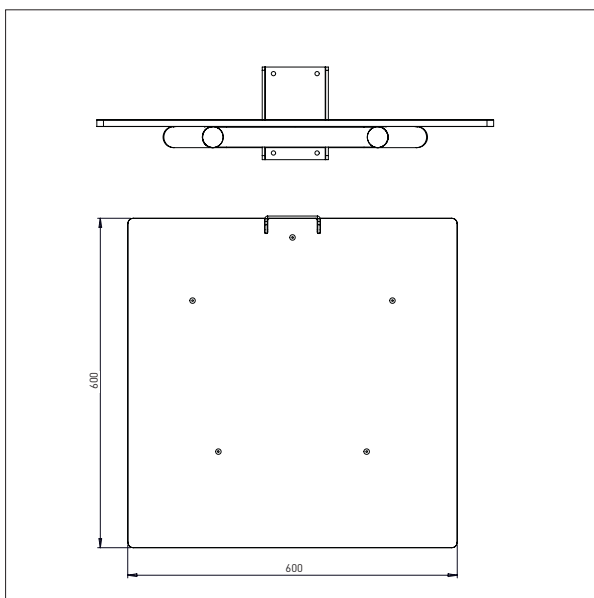

- All measurements in mm

IMPOX 70 / TOOLS

PLATFORM PEHD (PLASTIC)

- All measurements in mm

PLATFORM PEHD – KP1-ix

L x W: 495 x 495 mm

PLATFORM PEHD – KP2-ix

L x W: 600 x 600 mm

PLATFORM STAINLESS - EP1-ix

L x W: 500 x 400 mm

IMPOX 70 / TOOLS

BOOM

- All measurements in mm

BOOM - D1-ix
L x Ø: 500 x Ø60

BOOM - D2-ix
L x Ø: 800 x Ø60

IMPOX 70 / TOOLS

DOUBLE DOOM

- All measurements in mm

DOUBLE BOOM – DD1-ix
L x Ø x B: 500 x Ø30 x 250

Min. Width of reel: Ø300 mm
Max. Width of reel: Ø400 mm

DOUBLE BOOM – DD2-ix
L x Ø x B: 500 x Ø30 x 350

Min. Width of reel: Ø400 mm
Max. Width of reel: Ø800 mm

IMPOX 70 / TOOLS

FORK

- All measurements in mm

FORK - G1-ix

L x w: 585 x 375

For 600 x 400 boxes

IMPOX 70 / TOOLS

BOOM + V-BLOCK