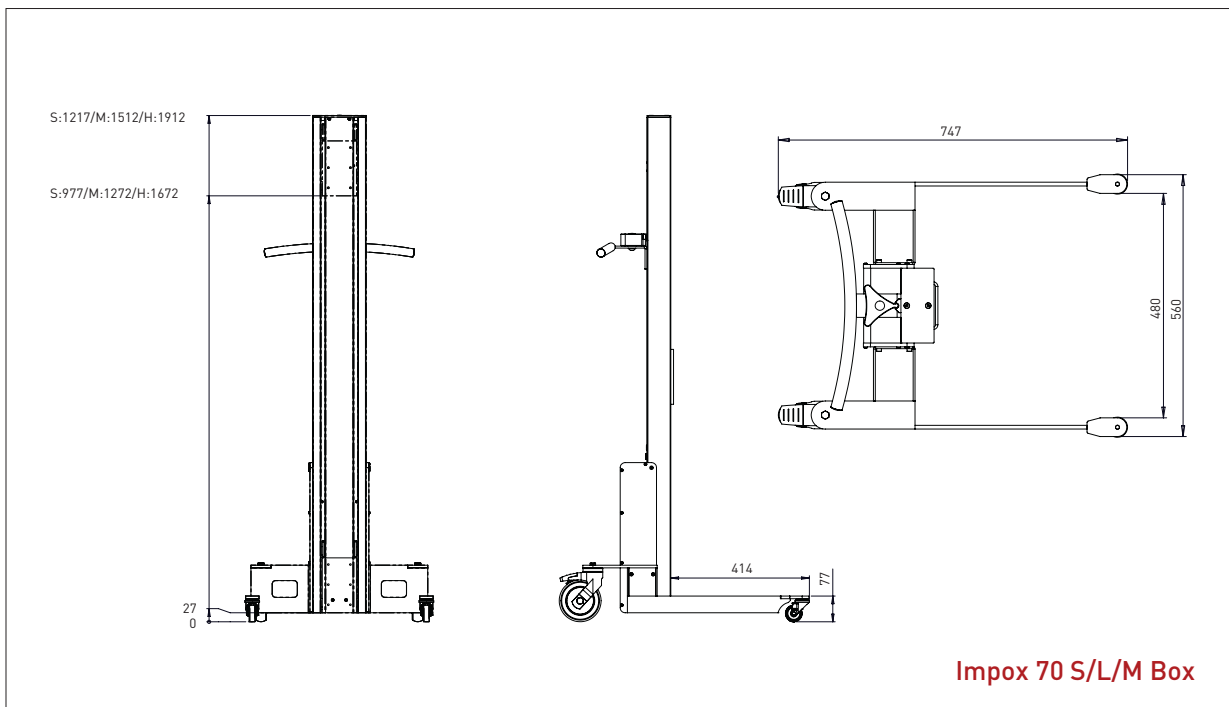

IMPOX 70 LIFTERS & TOOLS

- DRAWINGS & MEASUREMENTS

IMPOX 70

3 MAST HEIGHTS AND 2 LEG TYPES

70 S/L/M Angled

70 S/L/M Box

IMPOX 70

LIFTERS - DRAWINGS & MEASUREMENTS

- All measurements in mm

IMPOX 70 / TOOLS

PLATFORM PEHD (PLASTIC)

- All measurements in mm

PLATFORM PEHD – KP1-ix

L x W: 495 x 495 mm

PLATFORM PEHD – KP2-ix

L x W: 600 x 600 mm

DOUBLE DOOM

- All measurements in mm

DOUBLE BOOM – DD1-ix
L x Ø x B: 500 x Ø30 x 250

Min. Width of reel: Ø300 mm
Max. Width of reel: Ø400 mm

DOUBLE BOOM – DD2-ix
L x Ø x B: 500 x Ø30 x 350

Min. Width of reel: Ø400 mm
Max. Width of reel: Ø800 mm

IMPOX 70 / TOOLS

FORK

- All measurements in mm

FORK - G1-ix

L x w: 585 x 375

For 600 x 400 boxes

IMPOX 70 / TOOLS

BOOM + V-BLOCK