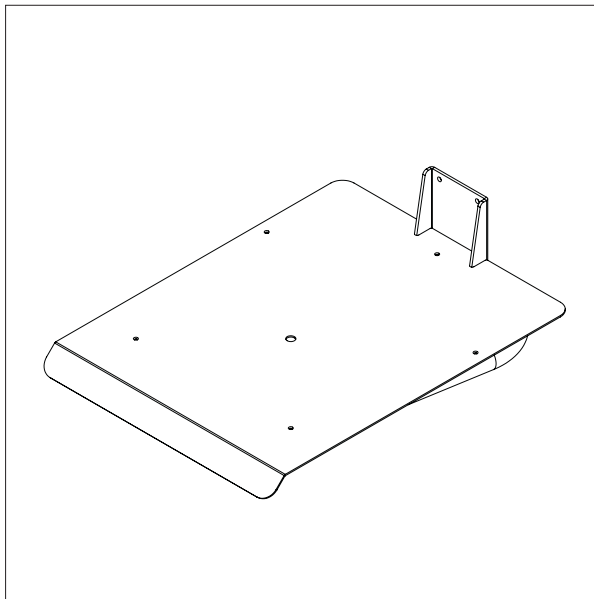

- All measurements in mm

IMPOX 70 / TOOLS

PLATFORM PEHD (PLASTIC)

- All measurements in mm

PLATFORM PEHD – KP1-ix

L x W: 495 x 495 mm

PLATFORM PEHD – KP2-ix

L x W: 600 x 600 mm

IMPOX 70 / TOOLS

PLATFORM PEHD (PLASTIC)

- All measurements in mm

PLATFORM PEHD WITH ROLLERS – KP3-ix

L x W: 495 x 495 m

IMPOX 70 / TOOLS

PLATFORM STAINLESS

- All measurements in mm

PLATFORM STAINLESS - EP1-ix

L x W: 500 x 400 mm

IMPOX 70 / TOOLS

BOOM

- All measurements in mm

BOOM - D1-ix
L x Ø: 500 x Ø60

BOOM - D2-ix
L x Ø: 800 x Ø60

IMPOX 70 / TOOLS

DOUBLE DOOM

- All measurements in mm

DOUBLE BOOM – DD1-ix
L x Ø x B: 500 x Ø30 x 250

Min. Width of reel: Ø300 mm
Max. Width of reel: Ø400 mm

DOUBLE BOOM – DD2-ix
L x Ø x B: 500 x Ø30 x 350

Min. Width of reel: Ø400 mm
Max. Width of reel: Ø800 mm