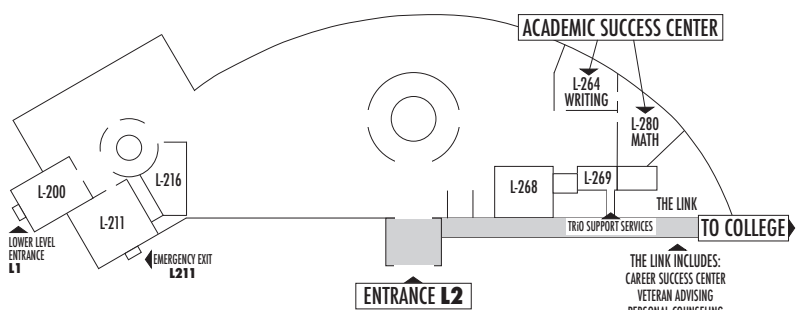

FRONT RANGE COMMUNITY COLLEGE WESTMINSTER CAMPUS

3645 West 112th Ave., Westminster, CO 80031

Ad Astra Mountain Summit Location - Rocky Mountain Room C0770

There are no parking restrictions. Entrance 2 is the closest entrance to the Rocky Mountain Room.

LEVEL C - West Room Numbers C0100-C1199

LEVEL C - East Room Numbers C1200-C2100

LEVEL B - West Room Numbers B0100-B1199

LEVEL B - East Room Numbers B1200-B1851

LIBRARY - 2nd Level

LEVEL A