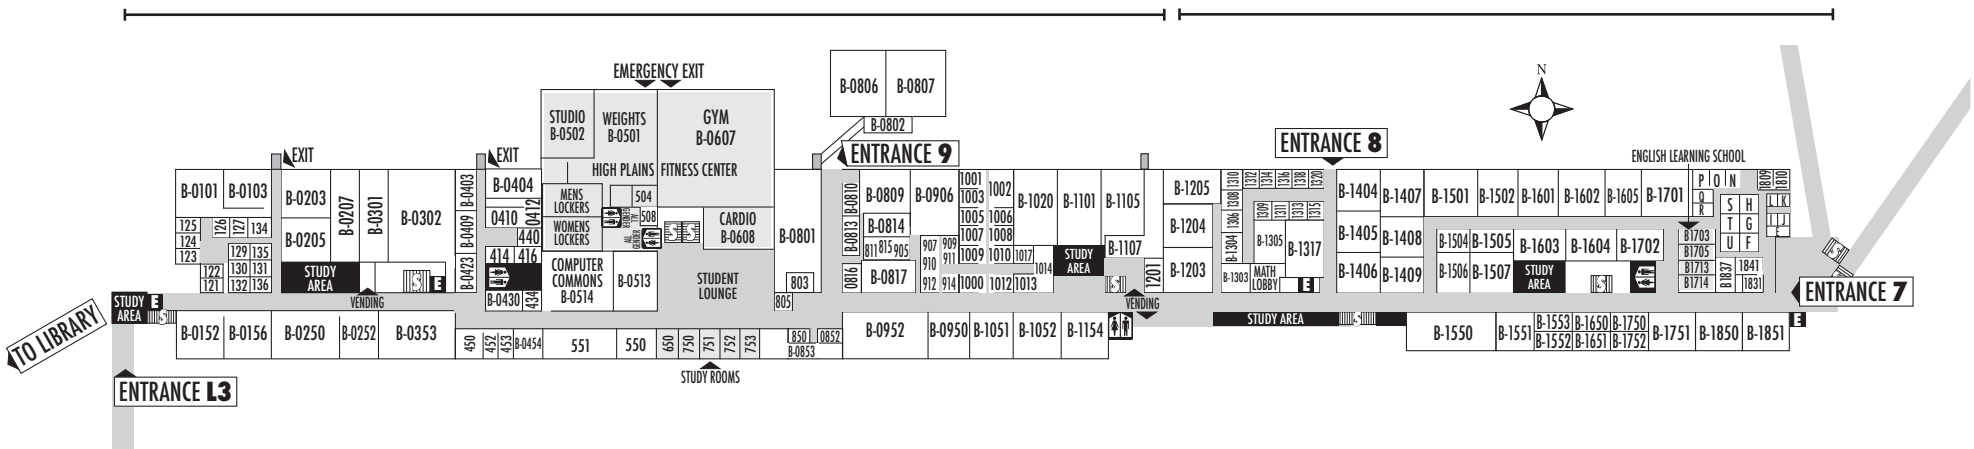

FRONT RANGE COMMUNITY COLLEGE WESTMINSTER CAMPUS

3645 West 112th Ave., Westminster, CO 80031

Ad Astra Mountain Summit Location - Rocky Mountain Room C0770

There are no parking restrictions. Entrance 2 is the closest entrance to the Rocky Mountain Room.

LEVEL C - West Room Numbers C0100-C1199

LEVEL C - East Room Numbers C1200-C2100

LEVEL B - West Room Numbers B0100-B1199

LEVEL B - East Room Numbers B1200-B1851

LIBRARY - 2nd Level

LEVEL A