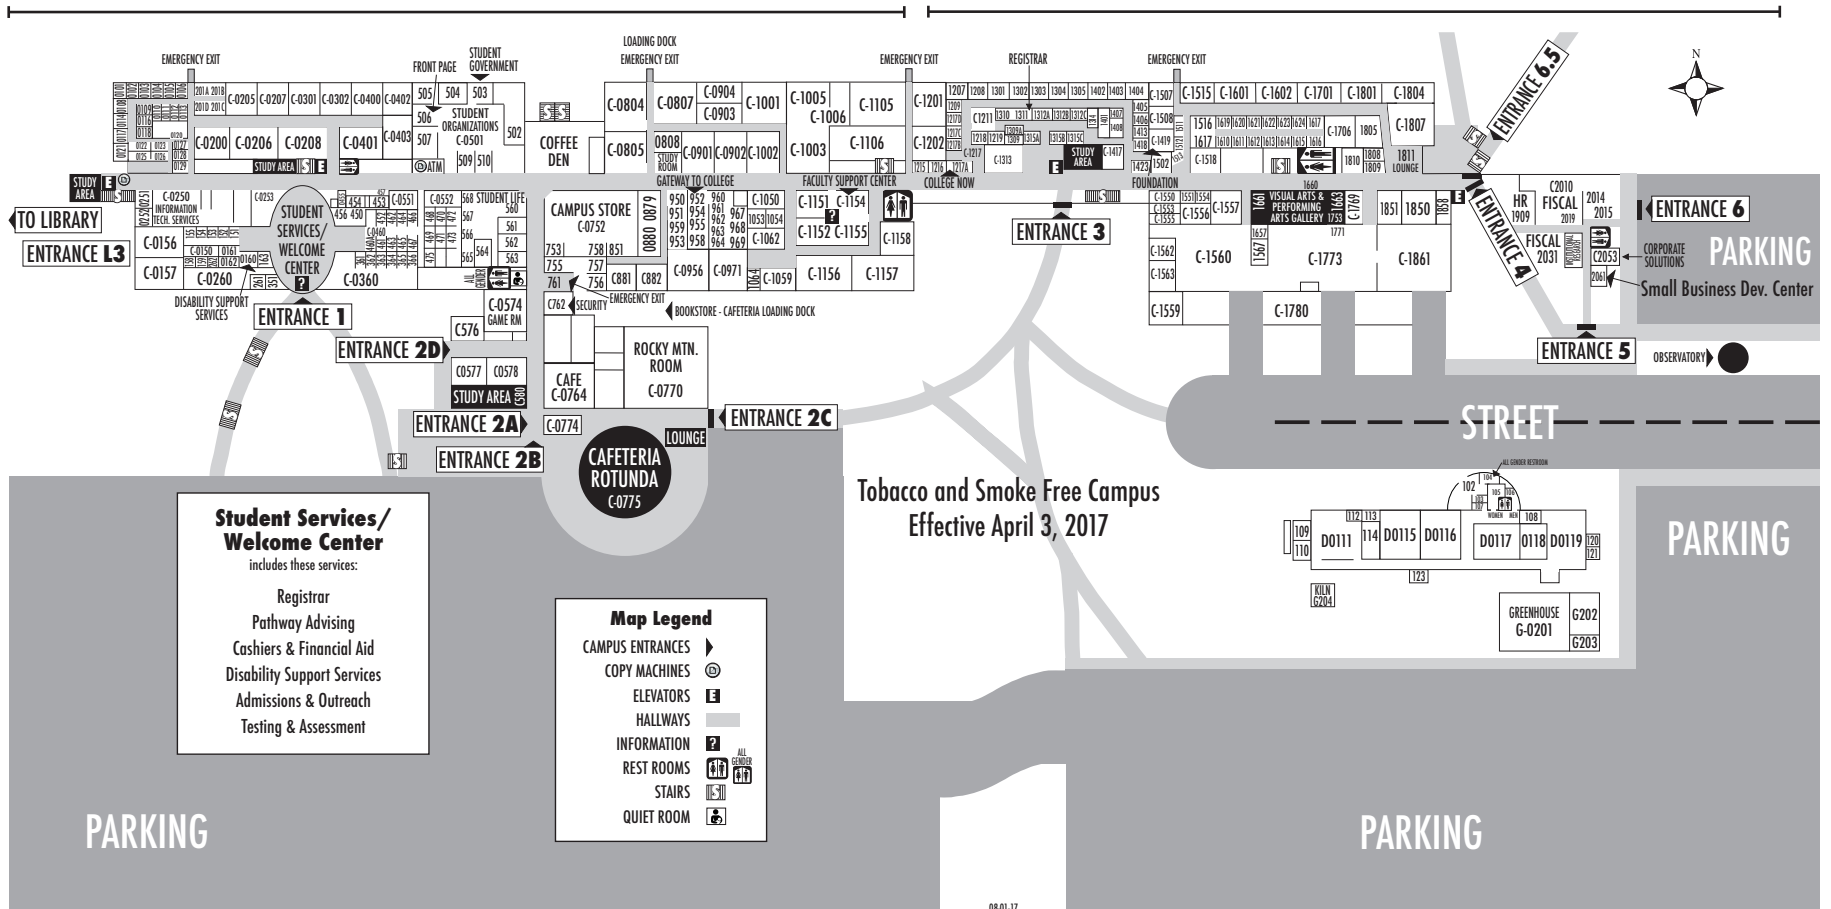

FRONT RANGE COMMUNITY COLLEGE WESTMINSTER CAMPUS

3645 West 112th Ave., Westminster, CO 80031

Ad Astra Mountain Summit Location - Rocky Mountain Room C0770

There are no parking restrictions. Entrance 2 is the closest entrance to the Rocky Mountain Room.

LEVEL C - West Room Numbers C0100-C1199

LEVEL C - East Room Numbers C1200-C2100

LEVEL B - West Room Numbers B0100-B1199

LEVEL B - East Room Numbers B1200-B1851

LIBRARY - 2nd Level

LEVEL A