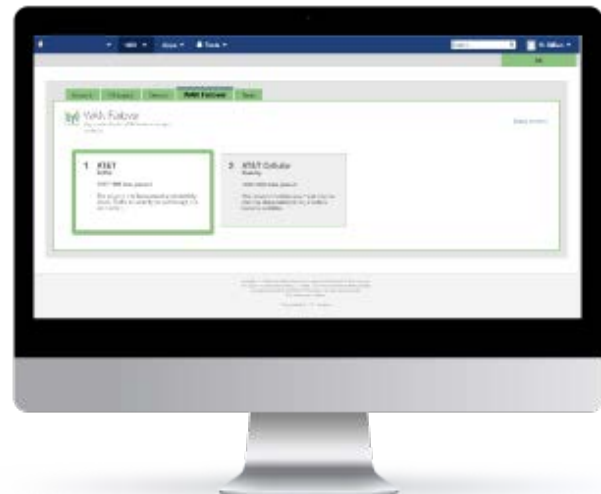

WAN Failover Service

NETWORK BACKUP | POS & NETWORK UPTIME

WAN FAILOVER BENEFITS

- Prevents payment processing disruptions and loss of revenue
- No manual intervention required
- Automatic failover software app comes loaded on your Merchant Gateway.
- Ensures uninterrupted network connectivity for your entire network

Every Merchant Gateway from Acumera is Dual WAN Failover ready. The failover application which provides WAN circuit backup simply needs to be activated in order from the AcuVigil Dashboard.

WAN Failover requires a secondary wired or wireless connection, which is not included in this service. However, Acumera will source and set up your back-up connection with our Managed Broadband Service.

For more information on this service:
acumera.net/managed-broadband

WAN Failover is visible and managed in the AcuVigil Dashboard:

- Set email and text alerts to notify both your team as well as Acumera's Network Operations Center (NOC)
- Get notified when connections have failed over to your back-up connection, and when your primary connection is restored
- Monitor the status of every location's primary and secondary connections