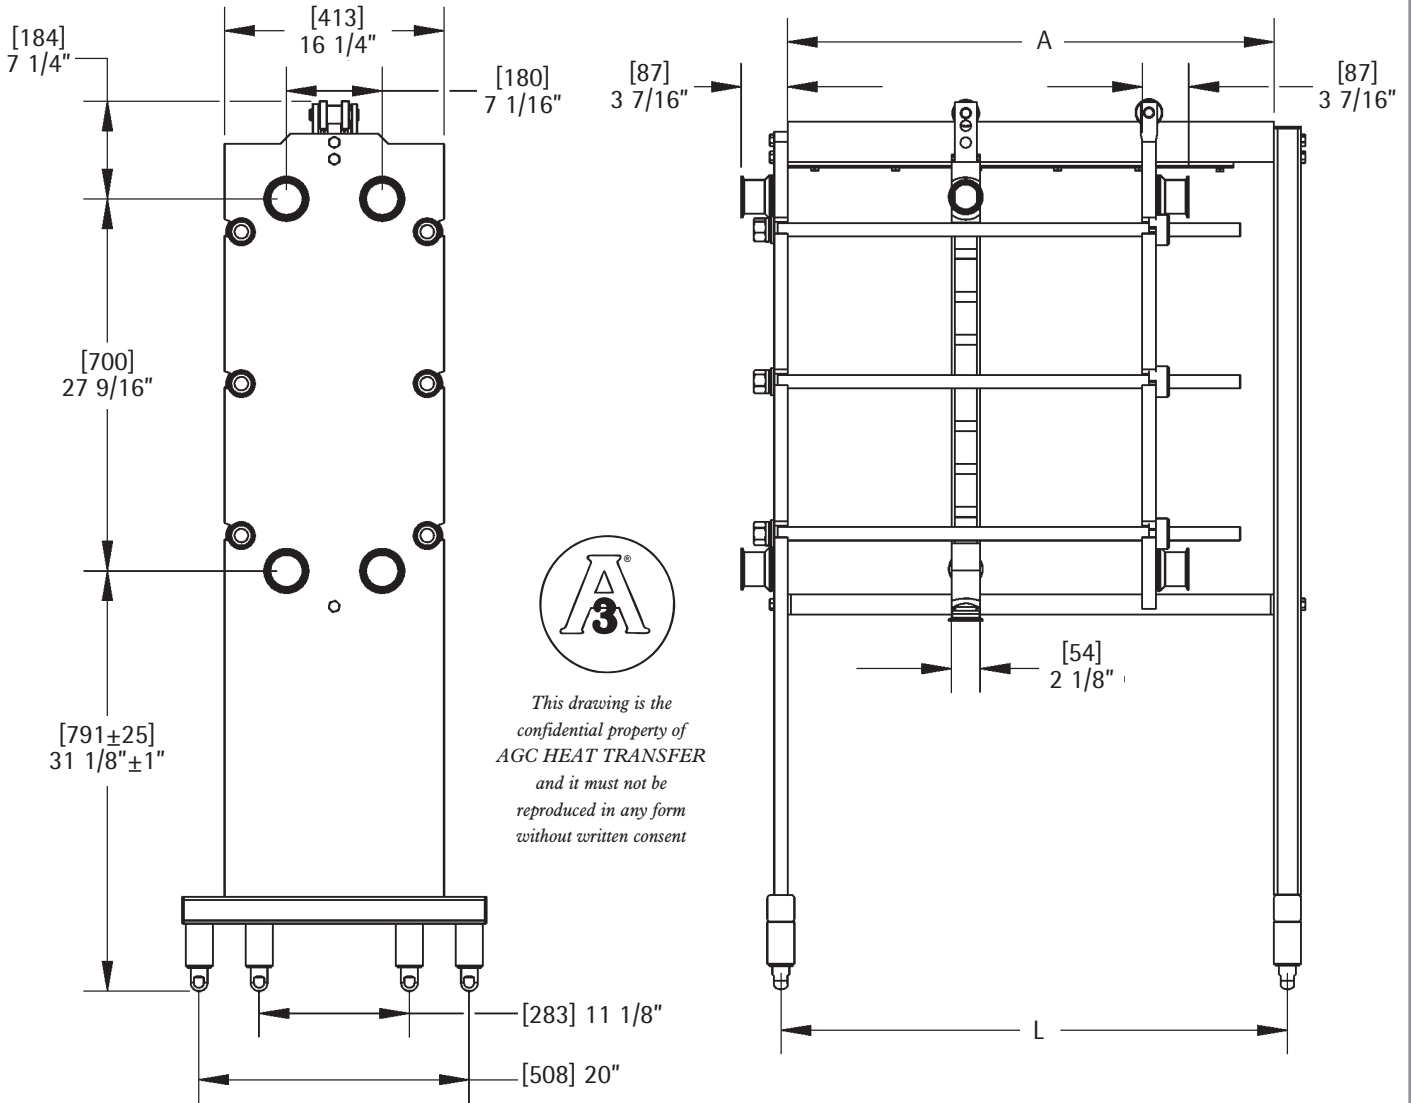

DEPENDABILITY

- Solid Stainless Steel Hygienic Frame.
- Oversized tie bolts for easy open/close operation.

RELIABILITY

- All wetted parts in ANSI 316 stainless steel.

EXPANDABILITY

- Frames supplied for plate expandability.
- Terminals available to safely separate heating, cooling or regeneration sections.
- Easily reconfigurable ports

PLATES

- High-efficiency Pro2Plus plates or wider-gap Pro2. Made in the USA.
- Line-contact support points to increase the life of the plate.
- Increased entrance area cross-section to reduce pressure loss.
- Solid metal-to-metal contact to allow high operational pressures.
- Snap-in gasket

PRO2-XPH

GENERAL INFORMATION

	PRO2	PRO2PLUS
Plate and Gasket Weight:	316 Stainless 1.58 kg [3.5 lbs] C-276 Alloy 2.37 kg [5.25 lbs]	316 Stainless 1.18 kg [2.6 lbs] C-276 Alloy 1.77 kg [3.9 lbs]
Plate Capacity:	0.61 L [0.16 US Gallons]	0.45 L [0.12 US Gallons]
Heat Transfer Area:	0.17 m ² [1.87 ft ²]	0.17 m ² [1.87 ft ²]
Plate Thickness:	0.7mm	0.6mm
Frame Weight: (according to size)	200-285 kg [440-628 lbs]	
Standard Frame Connections:	2 1/2" Sanitary Clamp	
Terminal Connections:	2" Sanitary Clamp	
Terminal Weight:	38.6 kg [85 lbs]	