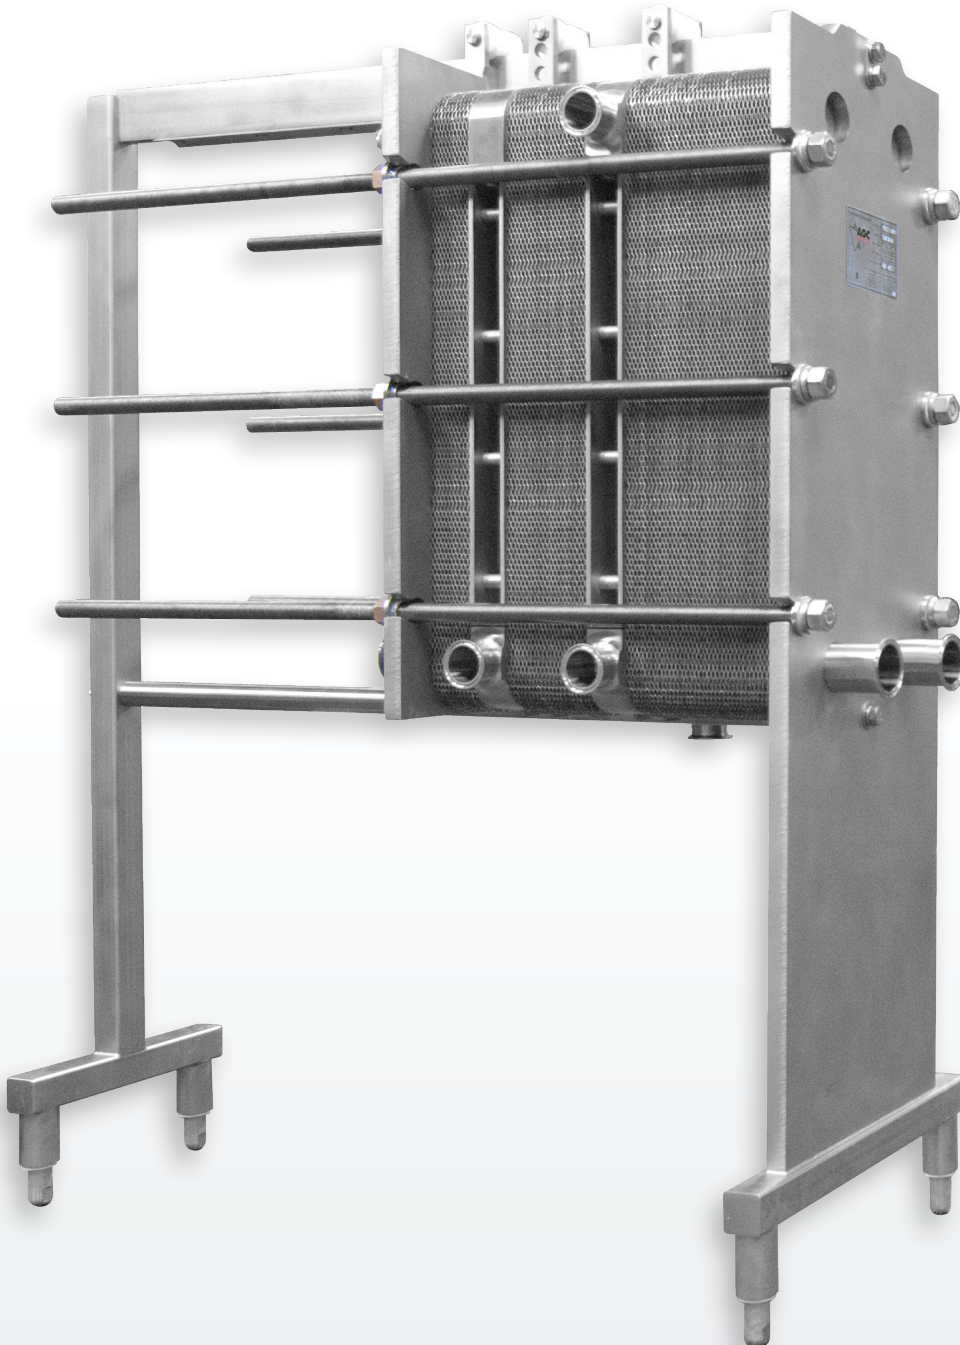

AGC[™]
HEAT TRANSFER

PRO2-**XPH**

PLATE HEAT EXCHANGER FRAME

"Building the best, servicing the rest"™

QUALITY

- Skillfully crafted to 3-A sanitary standards.
- Working pressures up to 10 bar (150 PSI).
- Made in the USA.

DEPENDABILITY

- Solid Stainless Steel Hygienic Frame.
- Oversized tie bolts for easy open/close operation.

RELIABILITY

- All wetted parts in ANSI 316 stainless steel.

EXPANDABILITY

- Frames supplied for plate expandability.
- Terminals available to safely separate heating, cooling or regeneration sections.
- Easily reconfigurable ports

PLATES

- High-efficiency Pro2Plus plates or wider-gap Pro2. Made in the USA.
- Line-contact support points to increase the life of the plate.
- Increased entrance area cross-section to reduce pressure loss.
- Solid metal-to-metal contact to allow high operational pressures.
- Snap-in gasket

PRO2-XPH

GENERAL INFORMATION

	PRO2	PRO2PLUS
Plate and Gasket Weight:	316 Stainless 1.58 kg [3.5 lbs] C-276 Alloy 2.37 kg [5.25 lbs]	316 Stainless 1.18 kg [2.6 lbs] C-276 Alloy 1.77 kg [3.9 lbs]
Plate Capacity:	0.61 L [0.16 US Gallons]	0.45 L [0.12 US Gallons]
Heat Transfer Area:	0.17 m ² [1.87 ft ²]	0.17 m ² [1.87 ft ²]
Plate Thickness:	0.7mm	0.6mm
Frame Weight: (according to size)	200-285 kg [440-628 lbs]	
Standard Frame Connections:	2 1/2" Sanitary Clamp	
Terminal Connections:	2" Sanitary Clamp	
Terminal Weight:	38.6 kg [85 lbs]	