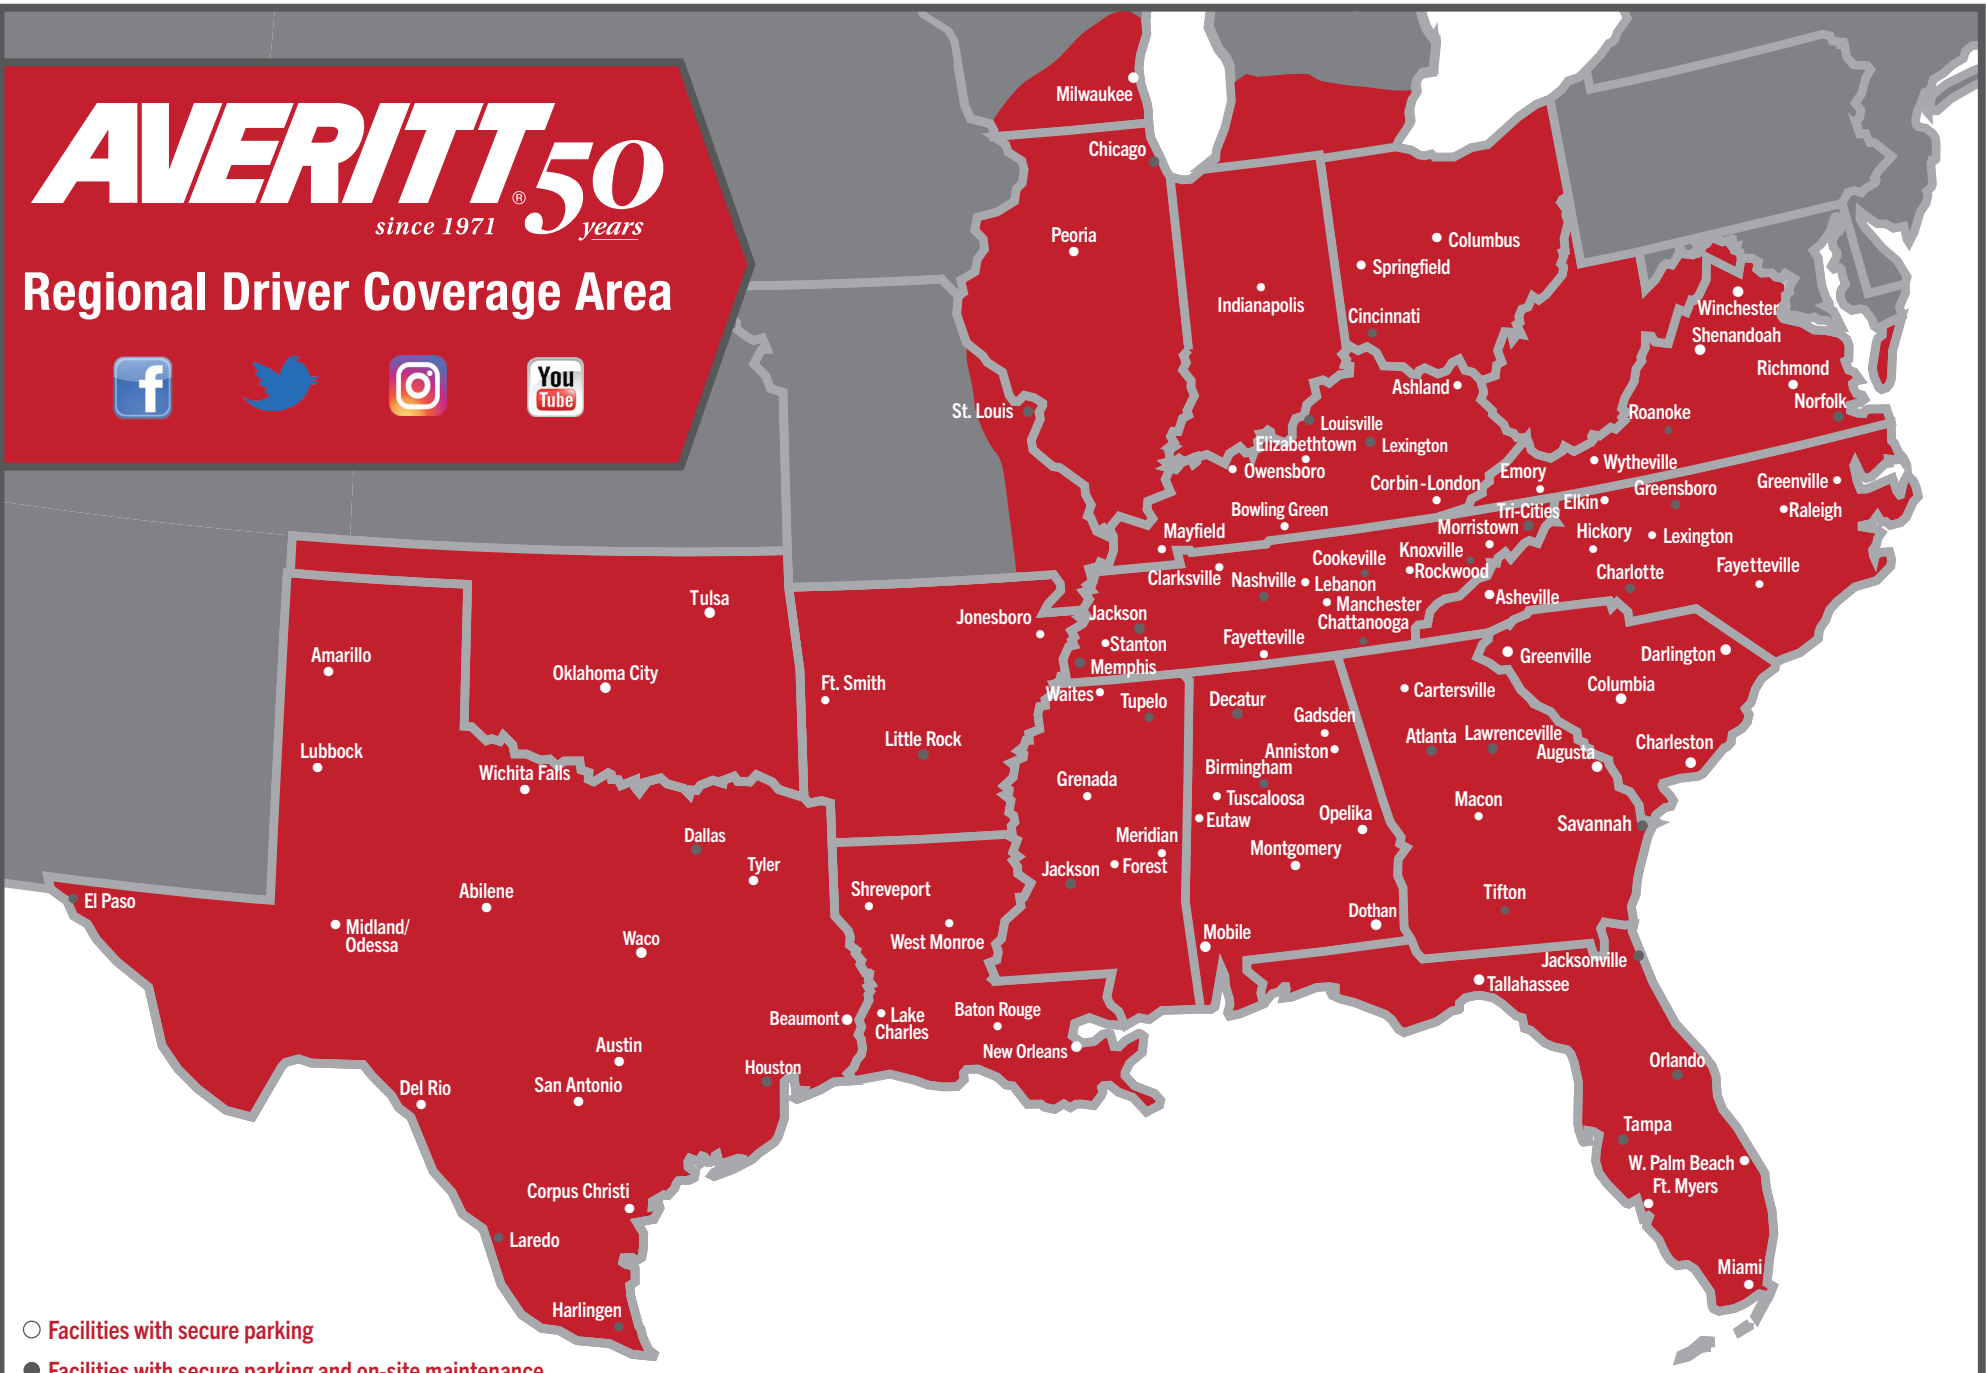

AVERITT®50

since 1971 *years*

Regional Driver Coverage Area

- Facilities with secure parking
- Facilities with secure parking and on-site maintenance

To apply or learn more, visit AverittCareers.com or call **888-AVERITT**

TURN HERE