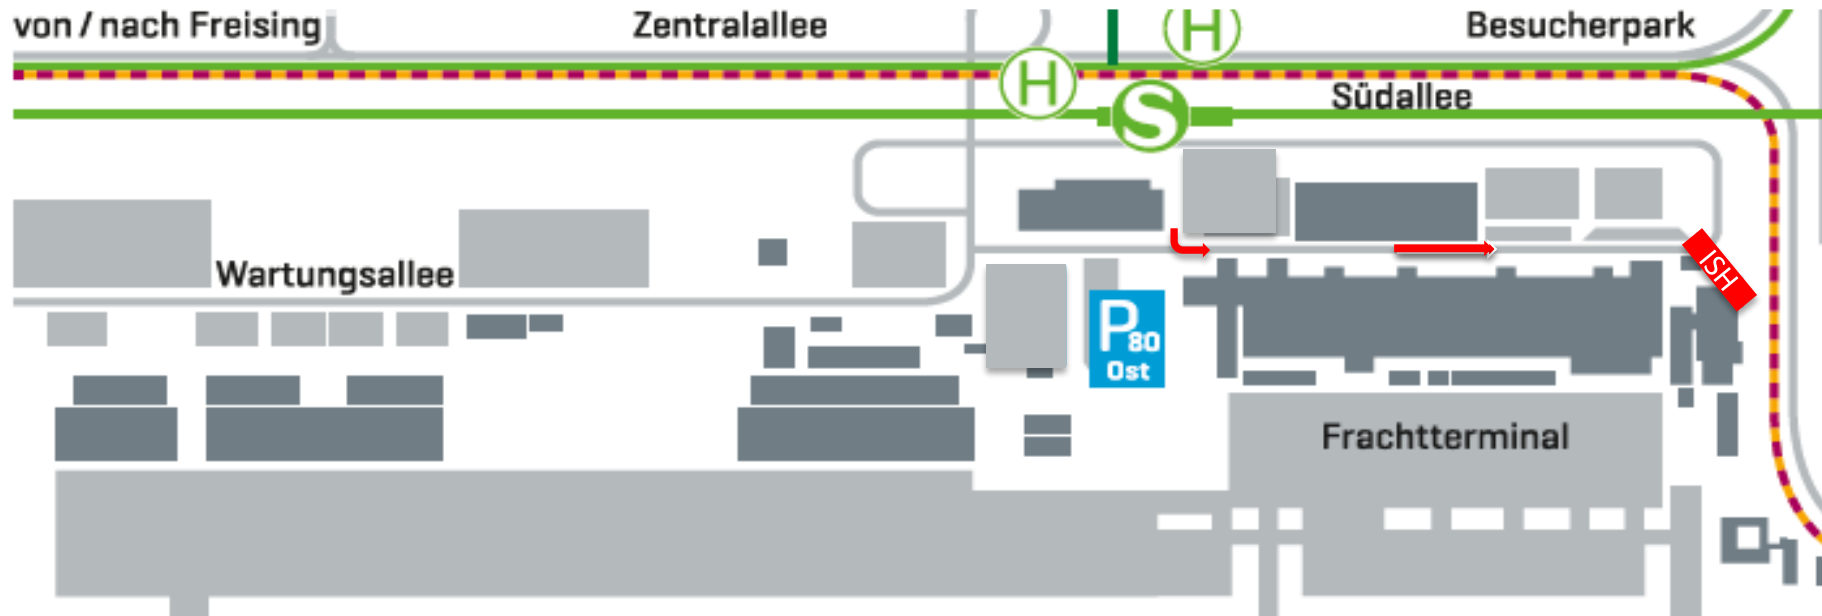

Location map ISH

Journey description

By car – from the A92 in the direction of Landshut

- At the interchange 6-Dreieck Flughafen München-Franz Josef Strauß keep right and follow signs for Hallbergmoos/Flughafen München-Franz Josef Strauß
- Keep left
- Continue onto Zentralallee
- Take the exit toward Wartungsallee
- Continue straight onto Südallee

How to find us – by train

Journey description

- Exit train (S1, S8) „Besucherpark“ – direction Südallee / Flight Operations Center (FOC / Lufthansa)
- On foot: Along the blue marked path past the freight buildings, until the end of the street.
- Shuttle: There is a shuttle waiting for you directly by the stairs on the right-hand side (rotating).

How to find us – parking facilities

Journey description

- For visiting the ISH Conference we recommend: P80 East
- On foot: Along the blue marked path past the freight buildings, until the end of the street.
- Shuttle: There is a shuttle waiting for you directly by the stairs on the right-hand side (rotating).