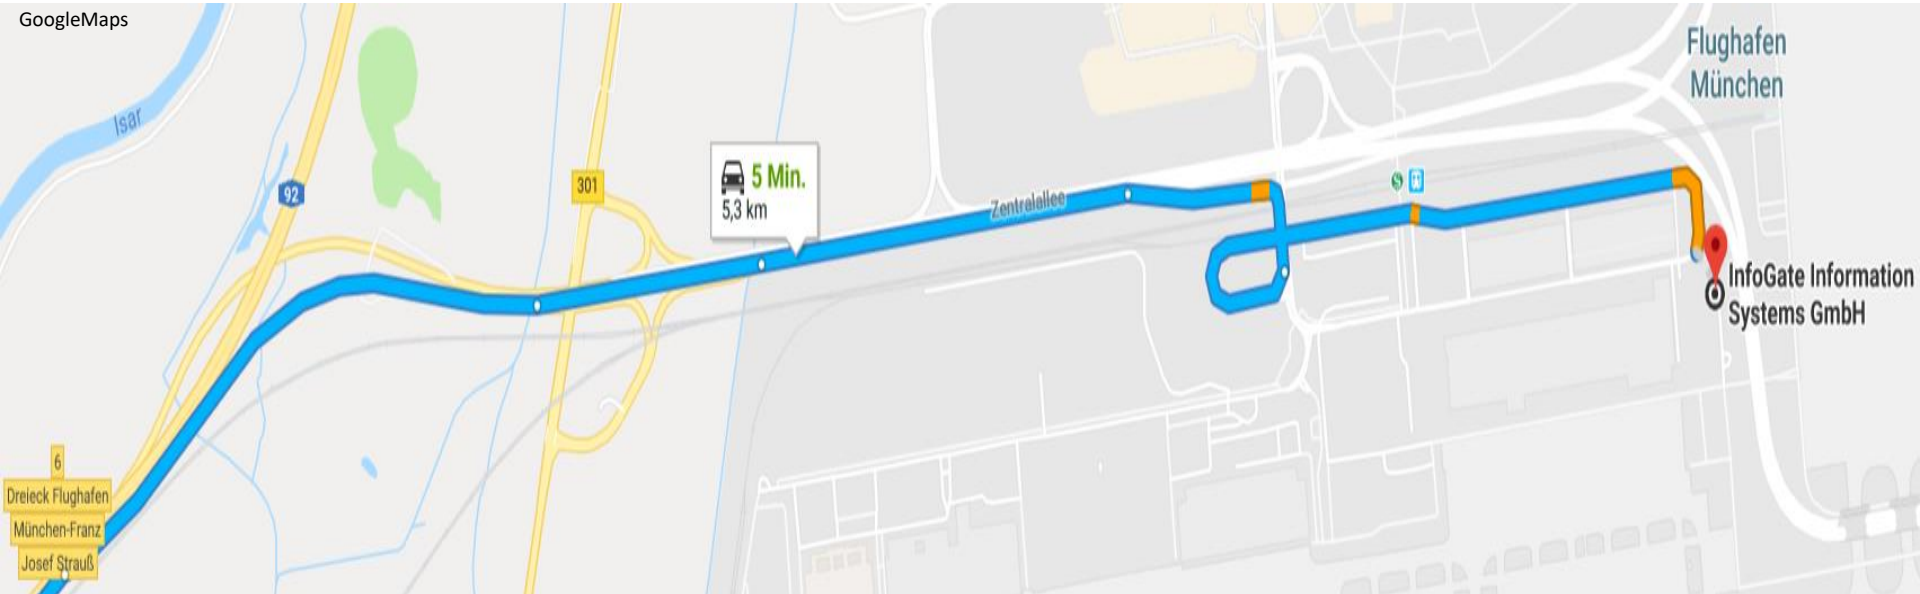

Location map ISH

Journey description

By car – from the A92 in the direction of Landshut

- At the interchange 6-Dreieck Flughafen München-Franz Josef Strauß keep right and follow signs for Hallbergmoos/Flughafen München-Franz Josef Strauß
- Keep left
- Continue onto Zentralallee
- Take the exit toward Wartungsallee
- Continue straight onto Südallee

How to find us – by train

Journey description

- Exit train (S1, S8) „Besucherpark“ – direction Südallee / Flight Operations Center (FOC / Lufthansa)
- On foot: Along the blue marked path past the freight buildings, until the end of the street.
- Shuttle: There is a shuttle waiting for you directly by the stairs on the right-hand side (rotating).

How to find us – parking facilities

Journey description

- For visiting the ISH Conference we recommend: P80 East
- On foot: Along the blue marked path past the freight buildings, until the end of the street.
- Shuttle: There is a shuttle waiting for you directly by the stairs on the right-hand side (rotating).