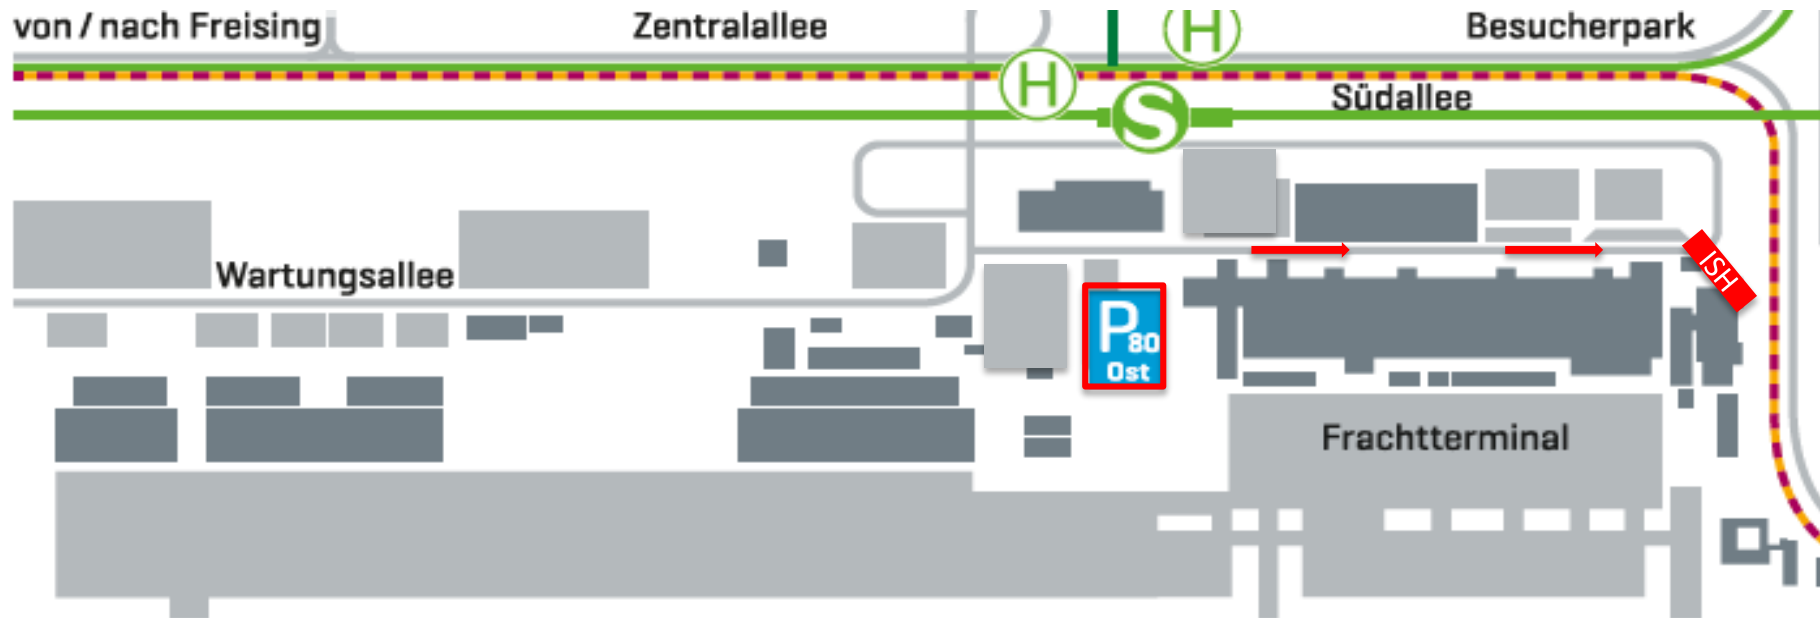

Location map ISH

Journey description

By car – from the A92 in the direction of Landshut

- At the interchange 6-Dreieck Flughafen München-Franz Josef Strauß keep right and follow signs for Hallbergmoos/Flughafen München-Franz Josef Strauß
- Keep left
- Continue onto Zentralallee
- Take the exit toward Wartungsallee
- Continue straight onto Südallee

How to find us – by train

Journey description

- Exit train (S1, S8) „Besucherpark“ – direction Südallee / Flight Operations Center (FOC / Lufthansa)
- On foot: Along the blue marked path past the freight buildings, until the end of the street.
- Shuttle: There is a shuttle waiting for you directly by the stairs on the right-hand side (rotating).

How to find us – parking facilities

Journey description

- For visiting the ISH Conference we recommend: P80 East
- On foot: Along the blue marked path past the freight buildings, until the end of the street.
- Shuttle: There is a shuttle waiting for you directly by the stairs on the right-hand side (rotating).