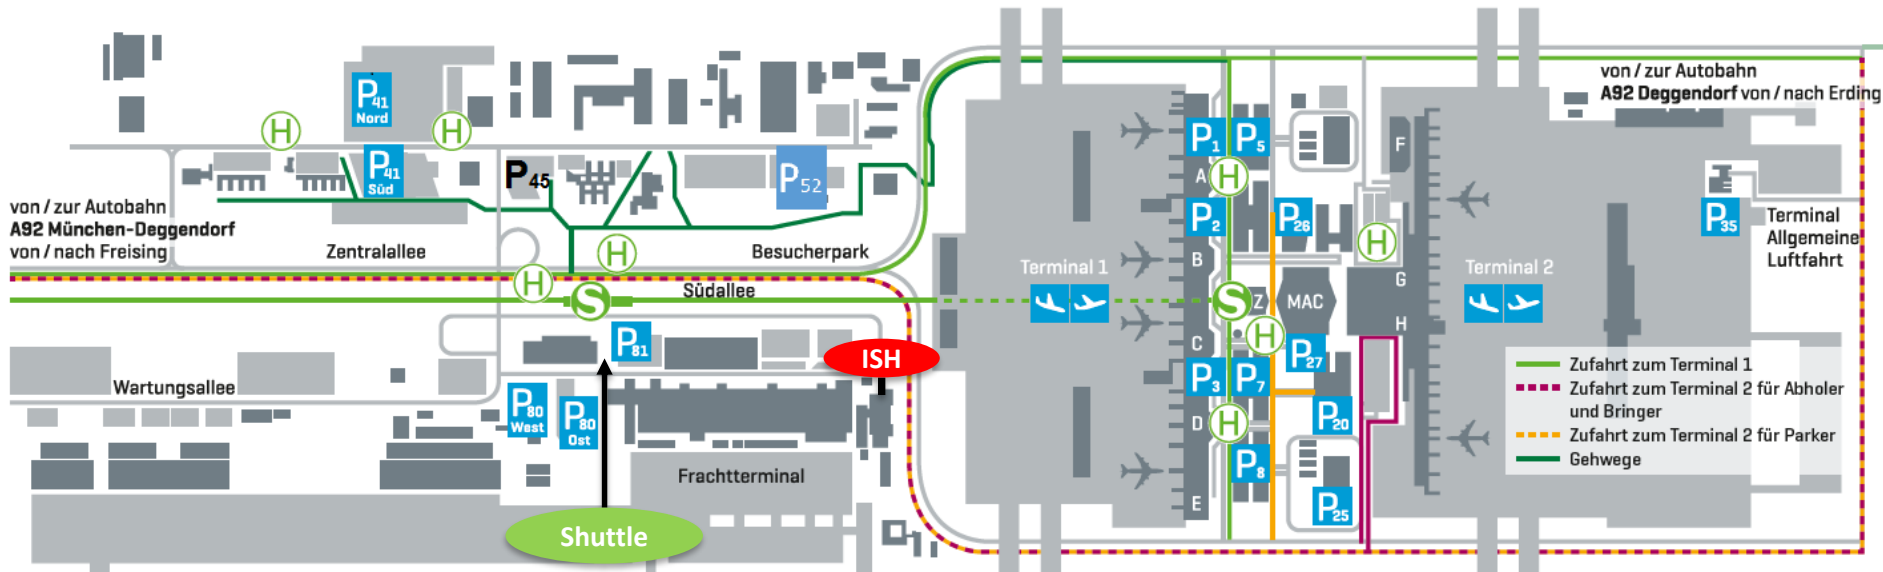

Location map ISH

By car – from the A92 in the direction of Landshut

- At the interchange 6-Dreieck Flughafen München-Franz Josef Strauß keep right and follow signs for Hallbergmoos/Flughafen München-Franz Josef Strauß
- Keep left
- Continue onto Zentralallee
- Take the exit toward Wartungsallee
- Continue straight onto Südallee
- The park car P80 east is on the right hand
- Directly opposite the car park P 80 east, exit pedestrian train, there will be the shuttle stop of ISH

Location map ISH

By train

- Exit train (S1, S8) „Besucherpark“ – direction Südalle / Flight-Operations-Center (FOC / Lufthansa)
- At the exit pedestrian train, there will be the shuttle stop of ISH

Or on foot

- Along the blue marked footpath, pass the buildings “Frachtgebäude” until the end of the street
- The ISH location is on the right

Direction to ISH

By car

On foot

CONTACT

ISH – Information Security Hub
Flughafen München GmbH