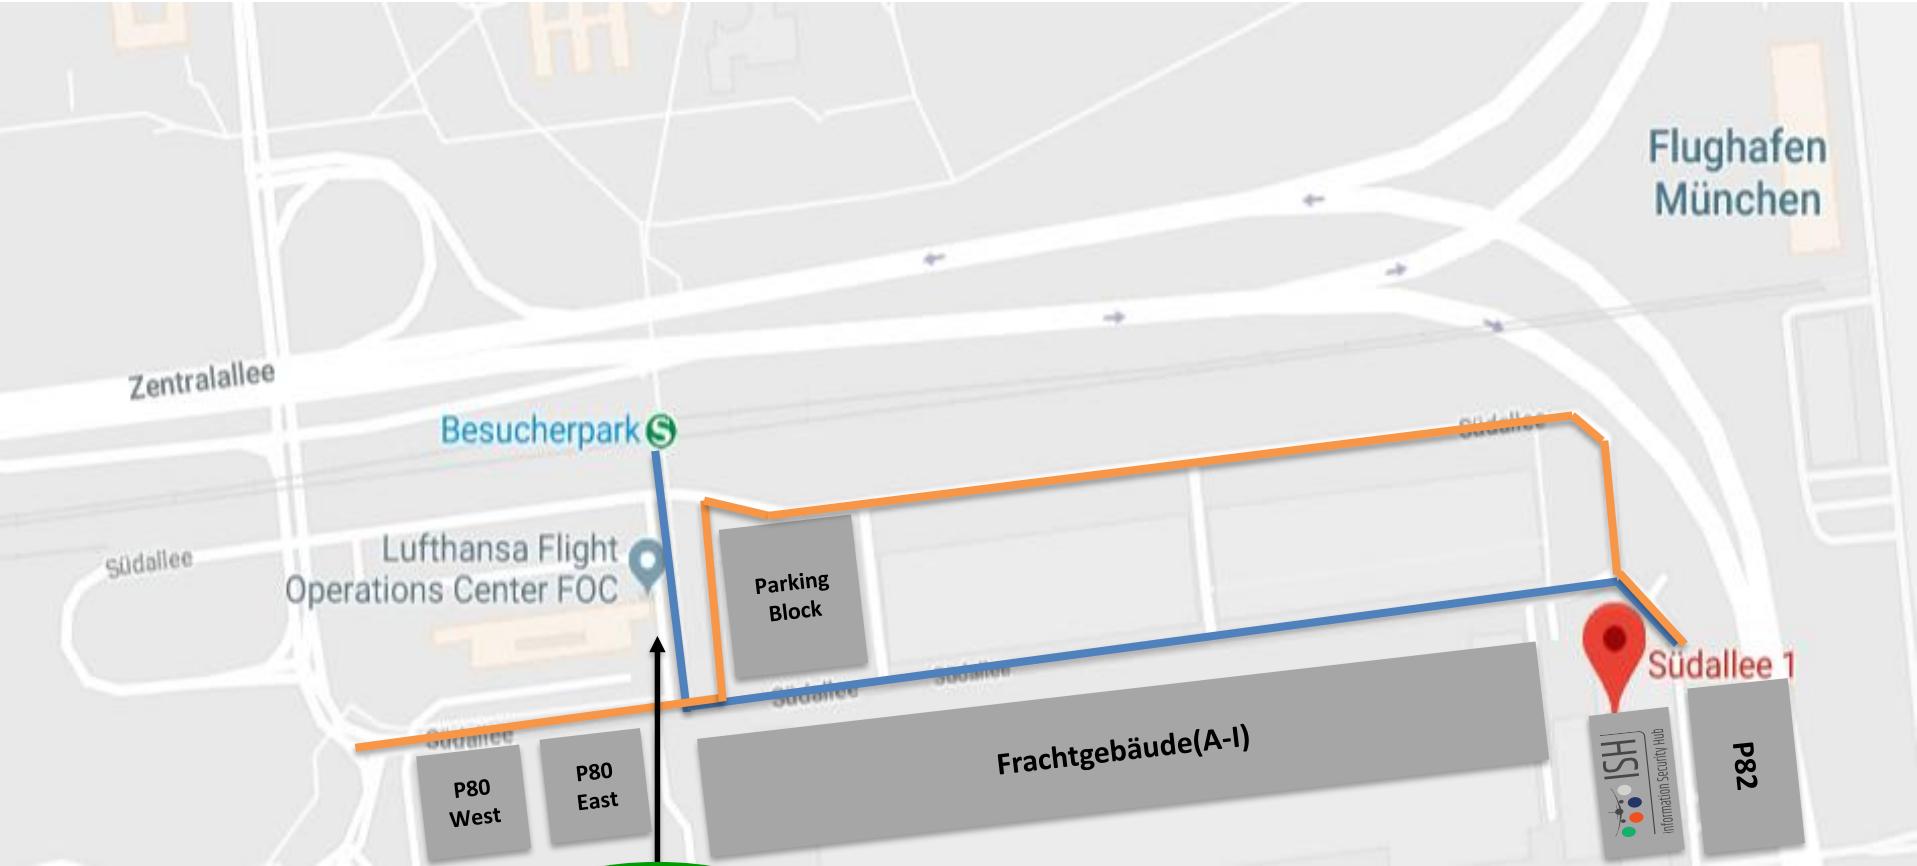

Location map ISH

By car – from the A92 in the direction of Landshut

- At the interchange 6-Dreieck Flughafen München-Franz Josef Strauß keep right and follow signs for Hallbergmoos/Flughafen München-Franz Josef Strauß
- Keep left
- Continue onto Zentralallee
- Take the exit toward Wartungsallee
- Continue straight onto Südallee
- The park car P80 east is on the right hand
- Directly opposite the car park P 80 east, exit pedestrian train, there will be the shuttle stop of ISH

Location map ISH

By train

- Exit train (S1, S8) „Besucherpark“ – direction Südalle / Flight-Operations-Center (FOC / Lufthansa)
- At the exit pedestrian train, there will be the shuttle stop of ISH

Or on foot

- Along the blue marked footpath, pass the buildings “Frachtgebäude” until the end of the street
- The ISH location is on the right

Direction to ISH

By car

On foot

CONTACT

ISH – Information Security Hub
Flughafen München GmbH