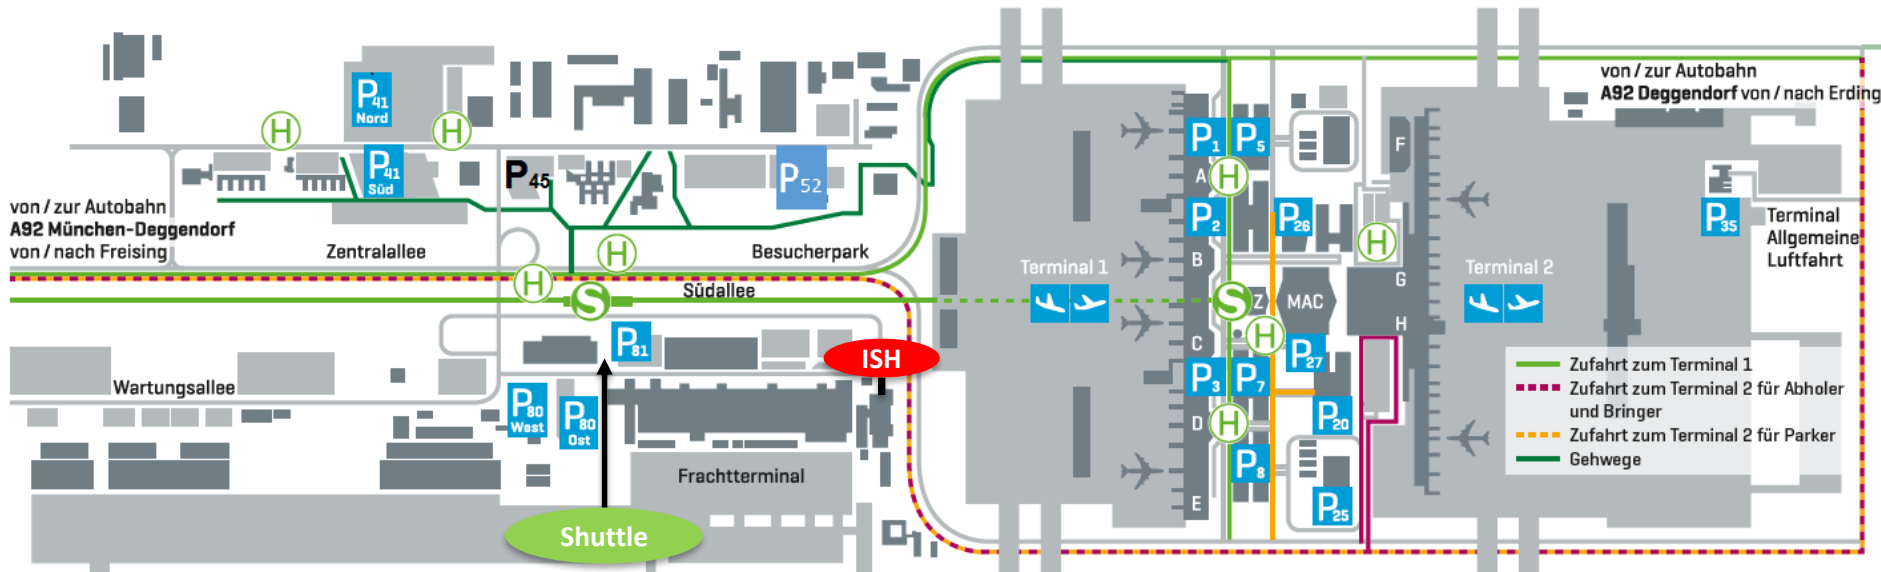

Location map ISH

By car – from the A92 in the direction of Landshut

- At the interchange 6-Dreieck Flughafen München-Franz Josef Strauß keep right and follow signs for Hallbergmoos/Flughafen München-Franz Josef Strauß
- Keep left
- Continue onto Zentralallee
- Take the exit toward Wartungsallee
- Continue straight onto Südallee
- The park car P80 east is on the right hand
- Directly opposite the car park P 80 east, exit pedestrian train, there will be the shuttle stop of ISH

Location map ISH

By train

- Exit train (S1, S8) „Besucherpark“ – direction Südalle / Flight-Operations-Center (FOC / Lufthansa)
- At the exit pedestrian train, there will be the shuttle stop of ISH

Or on foot

- Along the blue marked footpath, pass the buildings “Frachtgebäude” until the end of the street
- The ISH location is on the right

Direction to ISH

By car

On foot

CONTACT

ISH – Information Security Hub
Flughafen München GmbH