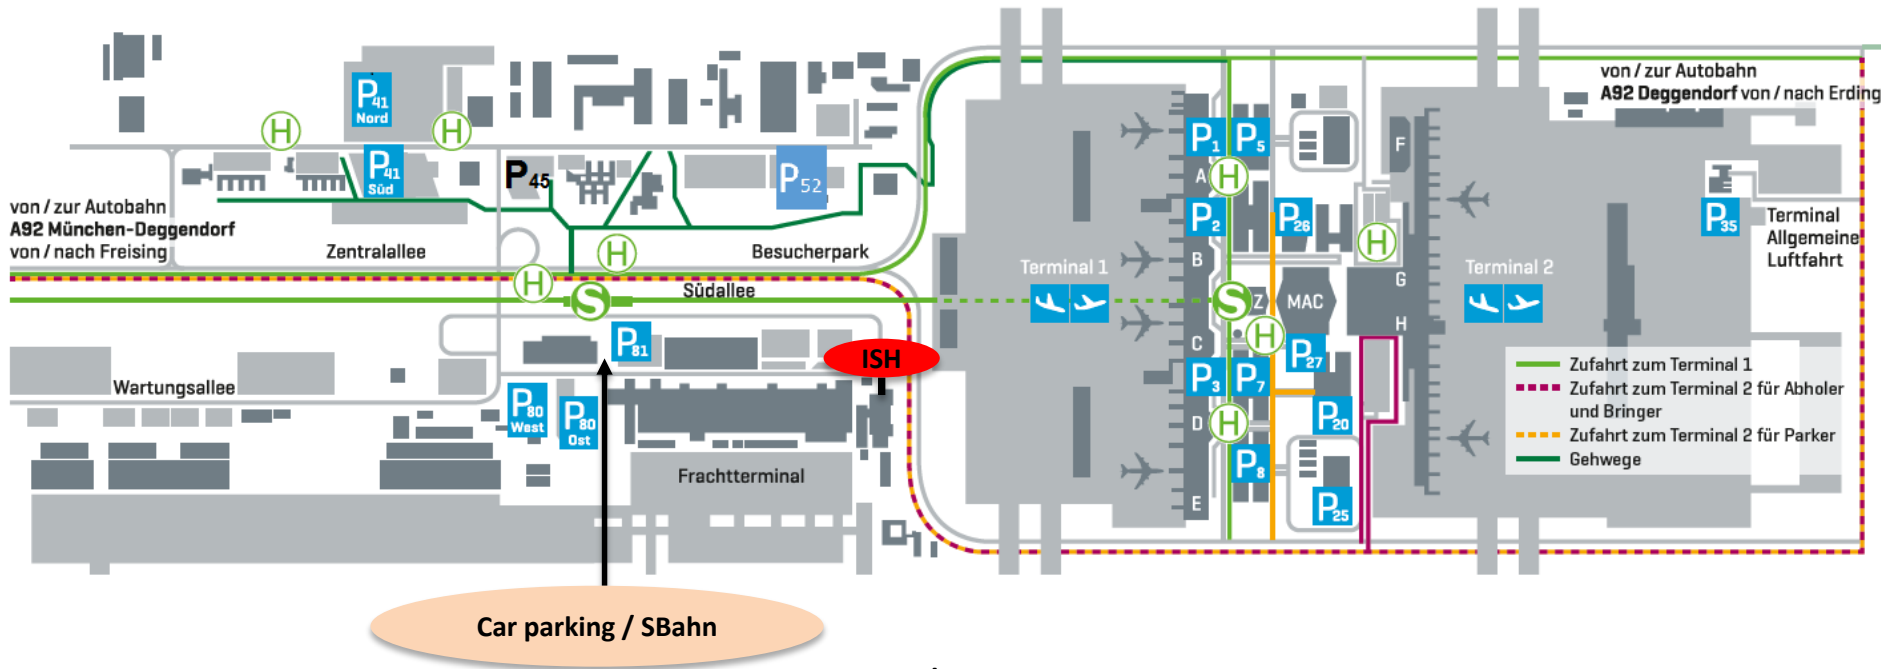

Location map ISH

Journey description

By car – from the A92 in the direction of Landshut

- At the interchange 6-Dreieck Flughafen München-Franz Josef Strauß keep right and follow signs for Hallbergmoos/Flughafen München-Franz Josef Strauß
- Keep left
- Continue onto Zentralallee
- Take the exit toward Wartungsallee
- Continue straight onto Südallee
- The park car P80 east is on the right hand
- Directly opposite the car park P 80 east, exit pedestrian train, there will be the shuttle stop of ISH

Anfahrtsbeschreibung ISH

Location map ISH

Car parking / SBahn

Journey description

By train or plan

- Exit train (S1, S8) „Besucherpark“ – direction Südalle / Flight-Operations-Center (FOC / Lufthansa)
- At the exit pedestrian train, there will be the shuttle stop of ISH