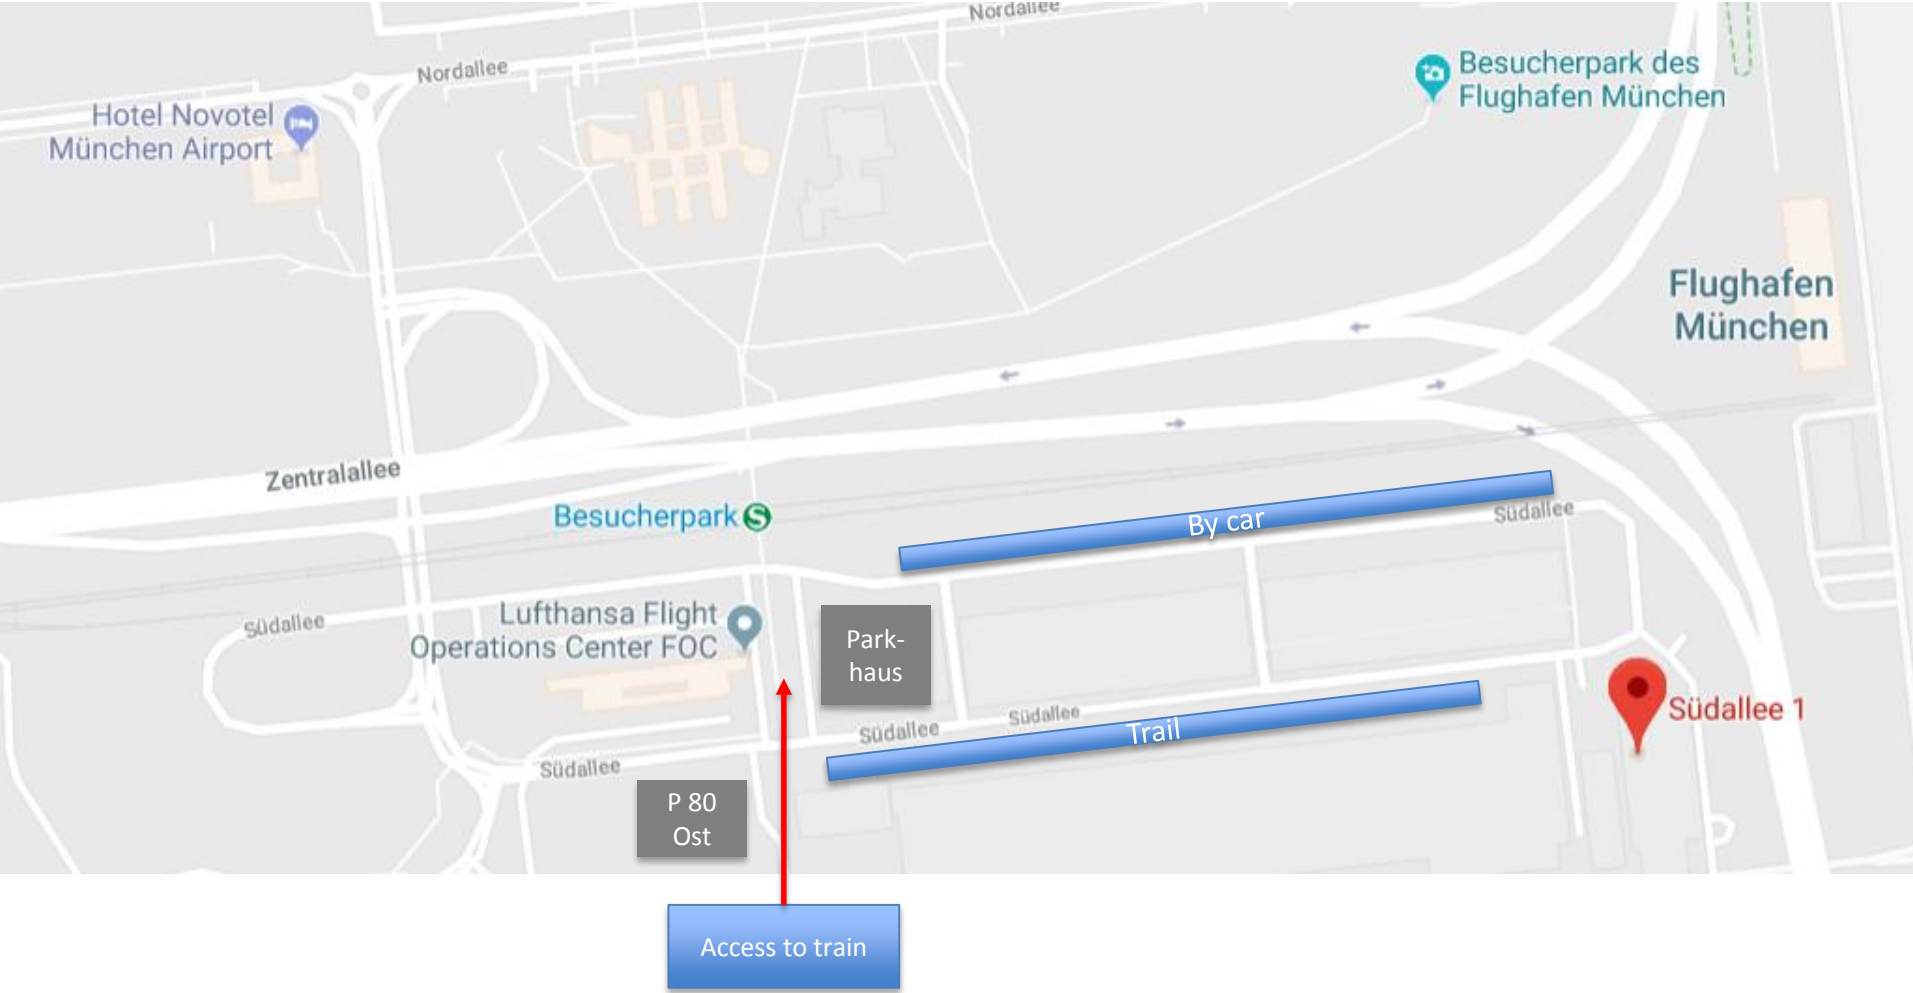

Location map ISH

Journey description

By car – from the A92 in the direction of Landshut

- At the interchange 6-Dreieck Flughafen München-Franz Josef Strauß keep right and follow signs for Hallbergmoos/Flughafen München-Franz Josef Strauß
- Keep left
- Continue onto Zentralallee
- Take the exit toward Wartungsallee
- Continue straight onto Südallee
- The park car P80 east is on the right hand
- Directly opposite the car park P 80 east, exit pedestrian train, there will be the shuttle stop of ISH

Anfahrtsbeschreibung ISH

Location map ISH

Car parking / SBahn

Journey description

By train or plan

- Exit train (S1, S8) „Besucherpark“ – direction Südalle / Flight-Operations-Center (FOC / Lufthansa)
- At the exit pedestrian train, there will be the shuttle stop of ISH