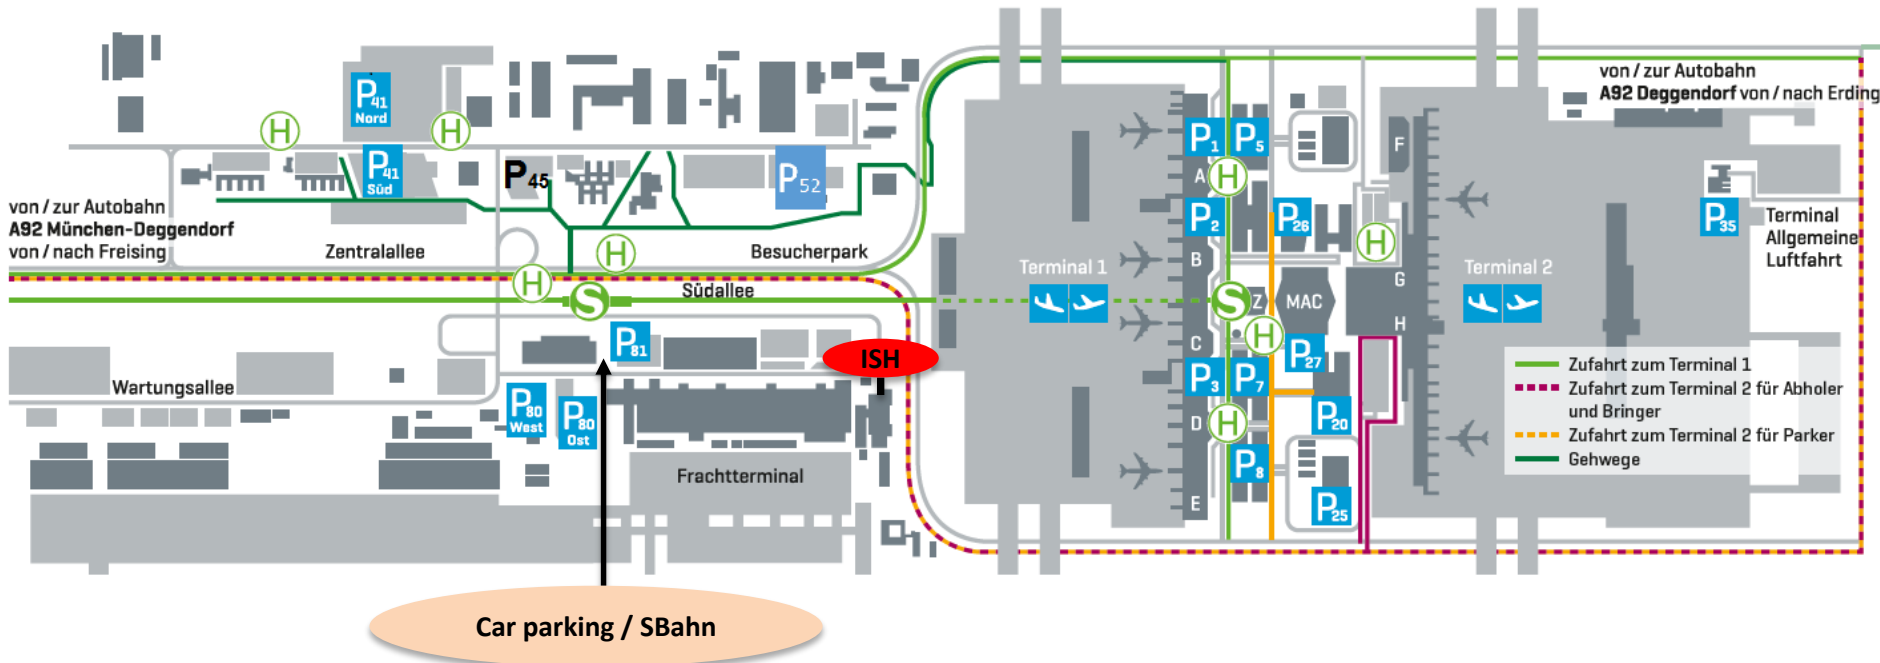

Location map ISH

Journey description

By car – from the A92 in the direction of Landshut

- At the interchange 6-Dreieck Flughafen München-Franz Josef Strauß keep right and follow signs for Hallbergmoos/Flughafen München-Franz Josef Strauß
- Keep left
- Continue onto Zentralallee
- Take the exit toward Wartungsallee
- Continue straight onto Südallee
- The park car P80 east is on the right hand
- Directly opposite the car park P 80 east, exit pedestrian train, there will be the shuttle stop of ISH

Anfahrtsbeschreibung ISH

Location map ISH

Car parking / SBahn

Journey description

By train or plan

- Exit train (S1, S8) „Besucherpark“ – direction Südalle / Flight-Operations-Center (FOC / Lufthansa)
- At the exit pedestrian train, there will be the shuttle stop of ISH