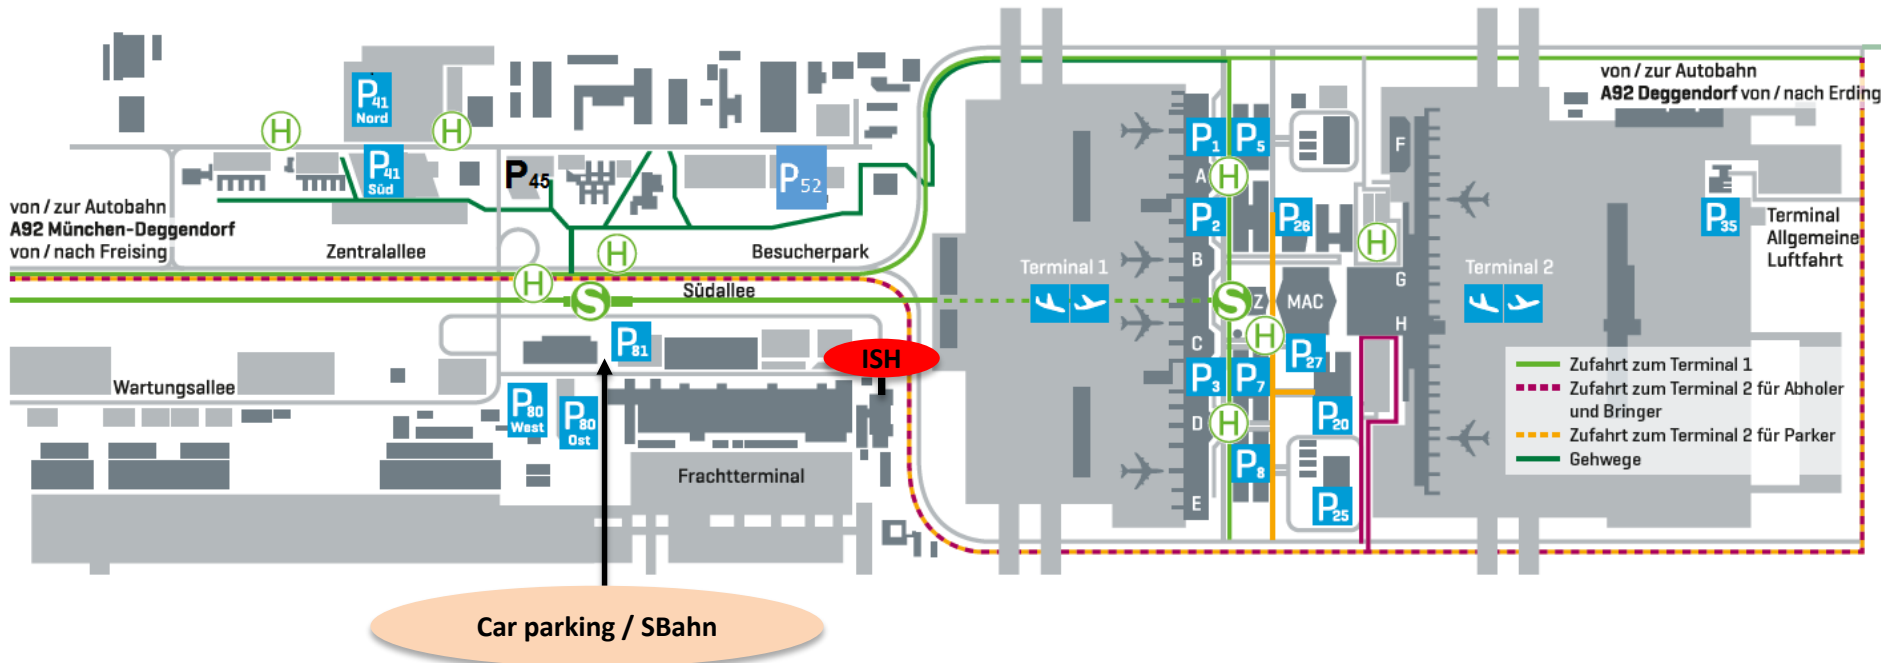

## Location map ISH

## Journey description

By car – from the A92 in the direction of Landshut

- At the interchange 6-Dreieck Flughafen München-Franz Josef Strauß keep right and follow signs for Hallbergmoos/Flughafen München-Franz Josef Strauß
- Keep left
- Continue onto Zentralallee
- Take the exit toward Wartungsallee
- Continue straight onto Südallee
- The park car P80 east is on the right hand
- Directly opposite the car park P 80 east, exit pedestrian train, there will be the shuttle stop of ISH

# Location map ISH

## Journey description

By train or plan

- Exit train (S1, S8) „Besucherpark“ – direction Südalle / Flight-Operations-Center (FOC / Lufthansa)
- At the exit pedestrian train, there will be the shuttle stop of ISH