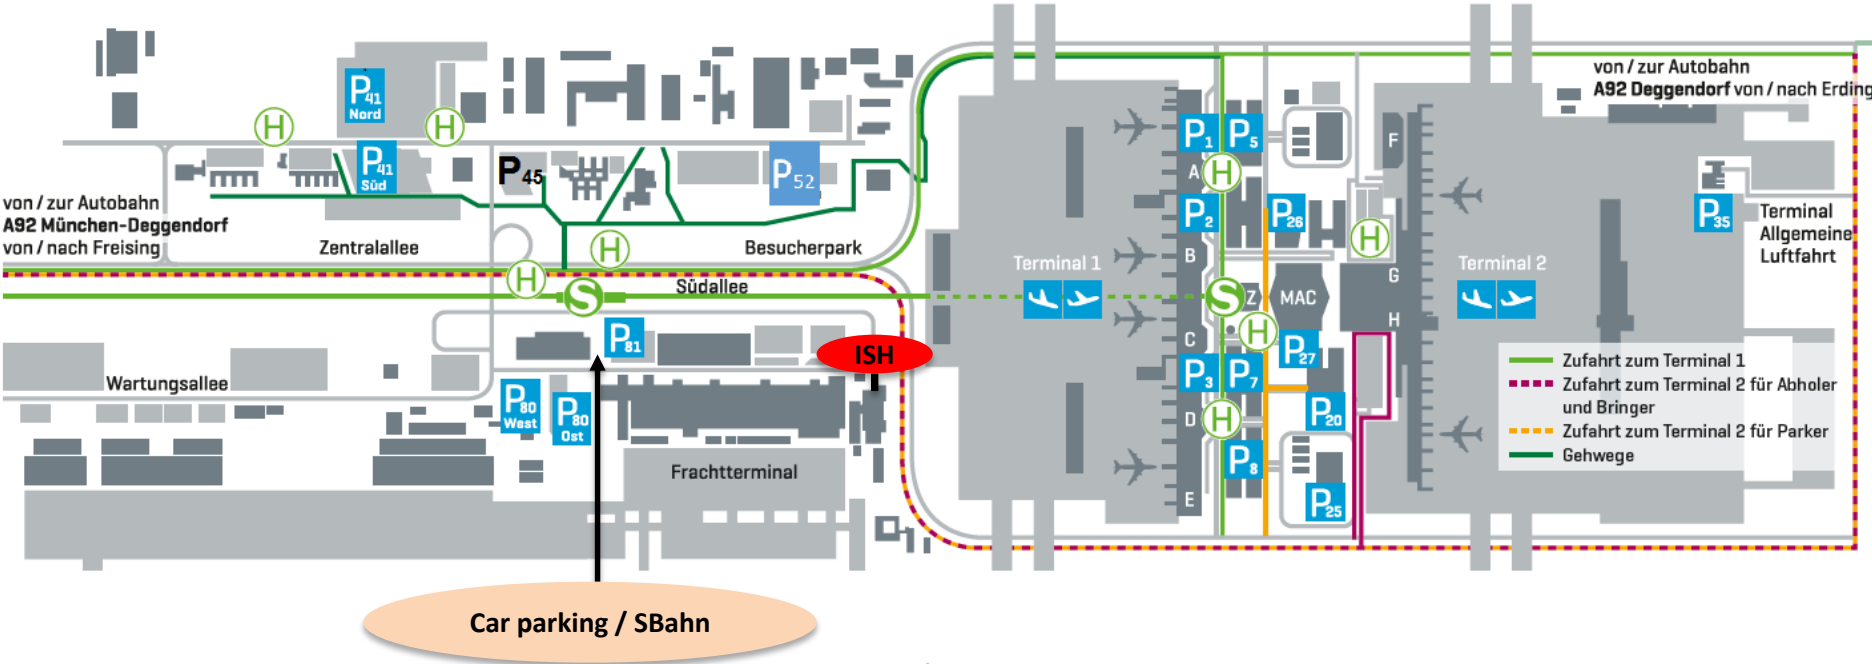

## Location map ISH

## Journey description

By car – from the A92 in the direction of Landshut

- At the interchange 6-Dreieck Flughafen München-Franz Josef Strauß keep right and follow signs for Hallbergmoos/Flughafen München-Franz Josef Strauß
- Keep left
- Continue onto Zentralallee
- Take the exit toward Wartungsallee
- Continue straight onto Südallee
- The park car P80 east is on the right hand
- Directly opposite the car park P 80 east, exit pedestrian train, there will be the shuttle stop of ISH

# Location map ISH

## Journey description

By train or plan

- Exit train (S1, S8) „Besucherpark“ – direction Südalle / Flight-Operations-Center (FOC / Lufthansa)
- At the exit pedestrian train, there will be the shuttle stop of ISH