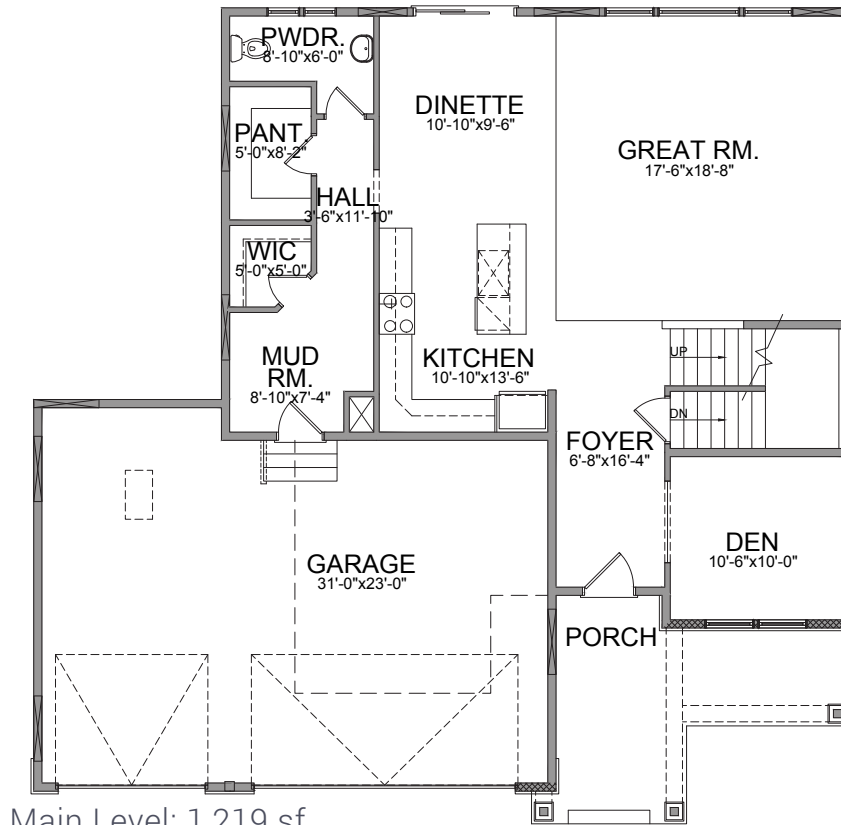

FLOOR PLANS

SUTHERLAND

4-5 Bedrooms | 2.5-3.5 Baths | 3-Car Garage | 2,583 - 3,645 sf

What is a Reggie Award? How is it Awarded?
 Since 1968, BATC has presented the Reggie Award to builders for outstanding achievement in the design, construction quality and value of their homes, as judged by their harshest critics, builders, and professionals within the industry.