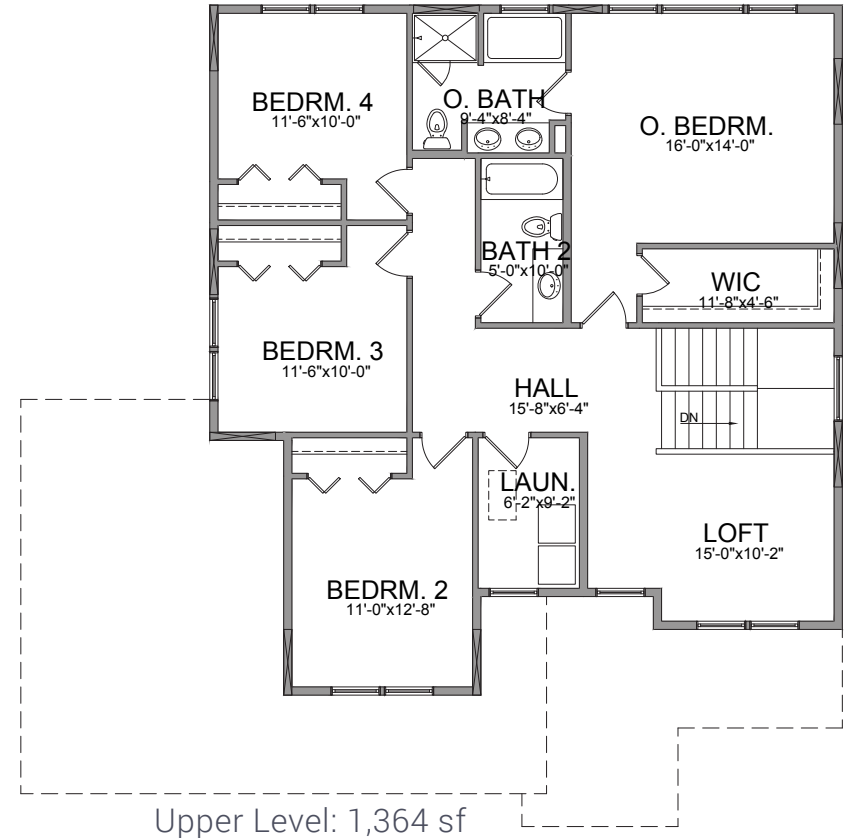

FLOOR PLANS

SUTHERLAND

4-5 Bedrooms | 2.5-3.5 Baths | 3-Car Garage | 2,583 - 3,645 sf

What is a Reggie Award? How is it Awarded?
 Since 1968, BATC has presented the Reggie Award to builders for outstanding achievement in the design, construction quality and value of their homes, as judged by their harshest critics, builders, and professionals within the industry.