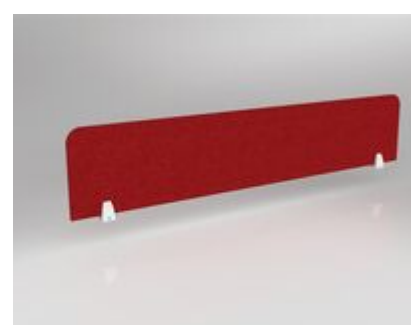

6x Axis Mobile Drawers - White melamine

Axis BBF mobile drawers in studio white melamine. 640mm high x 470mm wide x 500mm deep. 18mm construction, heavy duty drawer runners. 5th wheel on file drawer for stability, gang locking.

6x Balance Executive Chairs

Balance Executive chair with polished alloy base and mechanism, seat slide, high performance armrests, Black intelli-mesh backrest, zip-on seat upholstery and foam, upholstered in Black Eurotex PU.

6x Dual monitor arms

Dual monitor arm with width adjustment to accommodate 13" to 27" screens. Clamp on fixing, with height, 360° rotate and tilt adjustment. Black Powdercoat finish.

6x E-panel Screens

Top Fix screen 1490mm wide by 290mm high (300mm above worktop). Includes white powdercoat clamps - select type on order. 9mm pinnable Sweet Orange e-panel screen with square finishing on bottom & 50mm radius top corners.