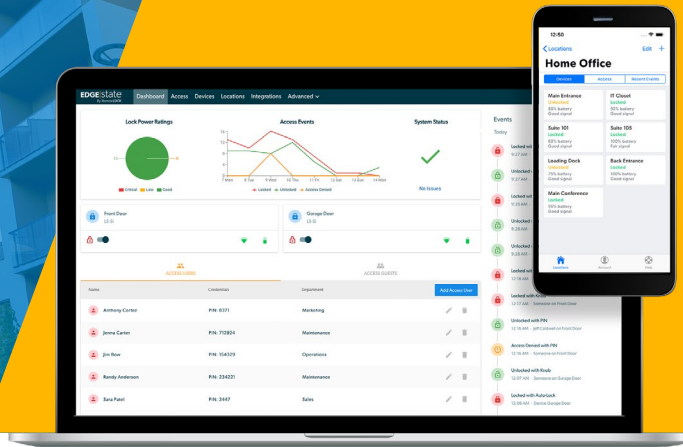

### Complete access control, one simple solution.

Use the leading smart lock management platform and experience ease of control for your multi-family properties. RemoteLock EdgeState delivers complete access control for all properties, across multiple communities, from a single, easy-to-use solution.

### Scale with Property Expansion

EdgeState software is designed to scale with your property management needs, whether it's a single property, or many residences at multiple sites.