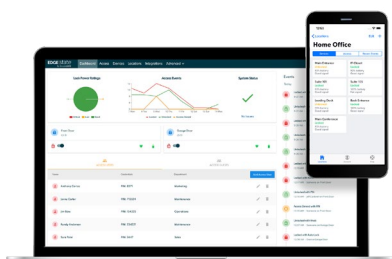

Access control that scales with your business.

RemoteLock's hardware is powered by EdgeState web and mobile software, providing easy-to-use, flexible access management that scales with your businesses needs.