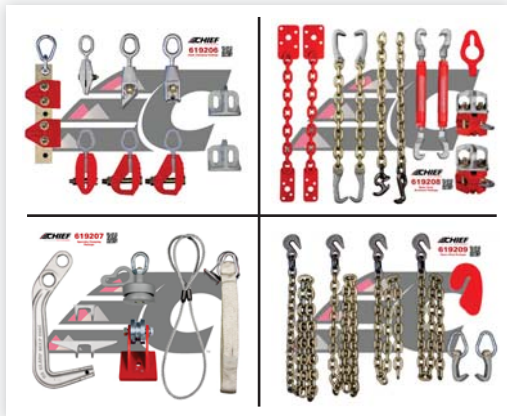

Depicts savings on the Koala model, but all product is on sale.

Quick Pull
SHOW PRICE
\$16,736

#GJG507*

Example of the savings available
Free Goods \$1,122
Show Discount +\$1,674
Total Savings = \$2,796
 Payments as low as \$287.68

Depicts savings on the Quick Pull model, but all product is on sale.

Evolution 5.0M

#GJG630/1*

CERTIFICATION SYSTEMS

- 10% Off
- Free Deluxe Pulling Package #619204

Mobile System

Example of the savings available
Free Goods \$5,006
Show Discount +\$6,430
Total Savings = \$11,436
 Payments as low as \$1,105.26