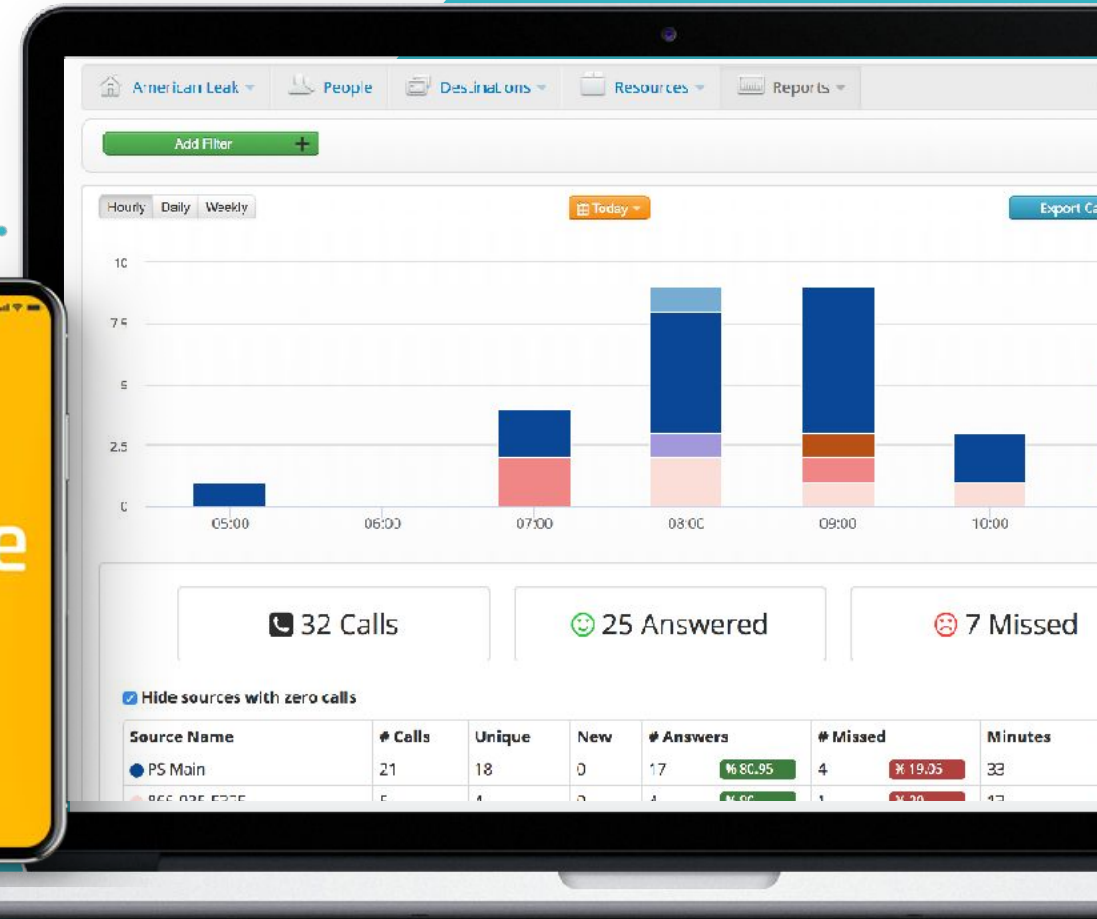

POLY EAGLEEYE IV USB
Premium HD Camera with 12x optical zoom

- Camera control via remote
- Pan, tilt, 12x zoom

*Trio C60 is recommended for all new purchases

broadvoice

NORTHEAST SUPPORT

Kathleen Anitto

REGIONAL CHANNEL MANAGER
646.883.1300
kathleena@broadvoice.com

Liz Baker

PARTNER SALES MANAGER
772.571.8468
lizb@broadvoice.com

Beth Herrington

SALES ENGINEER
218.576.4479
bethh@broadvoice.com

Our Products

- CLOUD PBX
- SIP TRUNKING
- CONTACT CENTER

Commonly Supported PBX Systems

ShoreTel[®]
Brilliantly simple™

FEATURE HIGHLIGHTS

- Metered or Unlimited
- Hybrid SIP & Cloud Solutions
- Single Management Interface
- Pooled SIP Trunks
- Call Bursting
- Call Recording
- Fax available
- Call Analytics