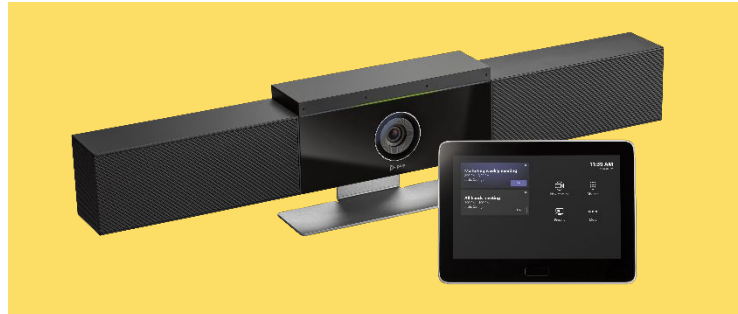

THREE CONFIGURATIONS TO CHOOSE FROM

Comfortably covers from small to large rooms

POLY G10-T

**Base kit, connect existing
USB peripherals**

Package includes:

- Poly GC8
- Lenovo ThinkSmart Edition Tiny
- Wall/VESA mount
- 10m fiber optic USB cable

POLY G40-T

For small to medium rooms

Package includes:

- Poly GC8
- Lenovo ThinkSmart Edition Tiny
- Wall/VESA mount
- 10m fiber optic USB cable
- Poly Studio

POLY G80-T

For medium to large rooms

Package includes:

8-inch USB touch controller with integrated HDMI ingest and USB input

Content PC and speakerphone connect to GC8, retaining single USB cable connection going back to the PC in front of room for reduced clutter and cable piping need