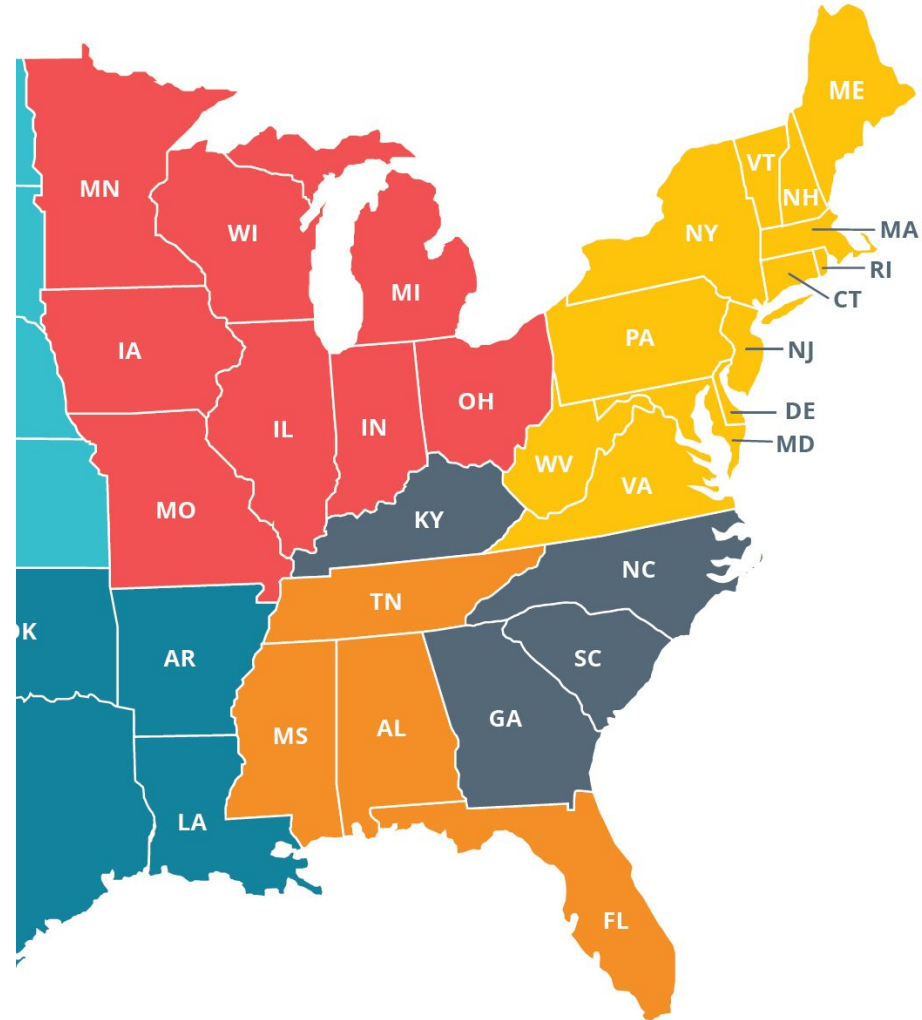

- 4K sensor with 5x EPTZ
- 120° FOV

POLY TRIO 8800/8500

Best selling conference phone in Microsoft environment*

- **Poly Trio 8800** with 20-foot (6m) mic pickup range
- **Poly Trio 8500** with 14-foot (3.2m) mic pickup range

POLY EAGLEEYE IV USB
Premium HD Camera with 12x optical zoom

- Camera control via remote
- Pan, tilt, 12x zoom

*Trio C60 is recommended for all new purchases

broadvoice

NORTHEAST SUPPORT

Kathleen Anitto

REGIONAL CHANNEL MANAGER
646.883.1300
kathleena@broadvoice.com