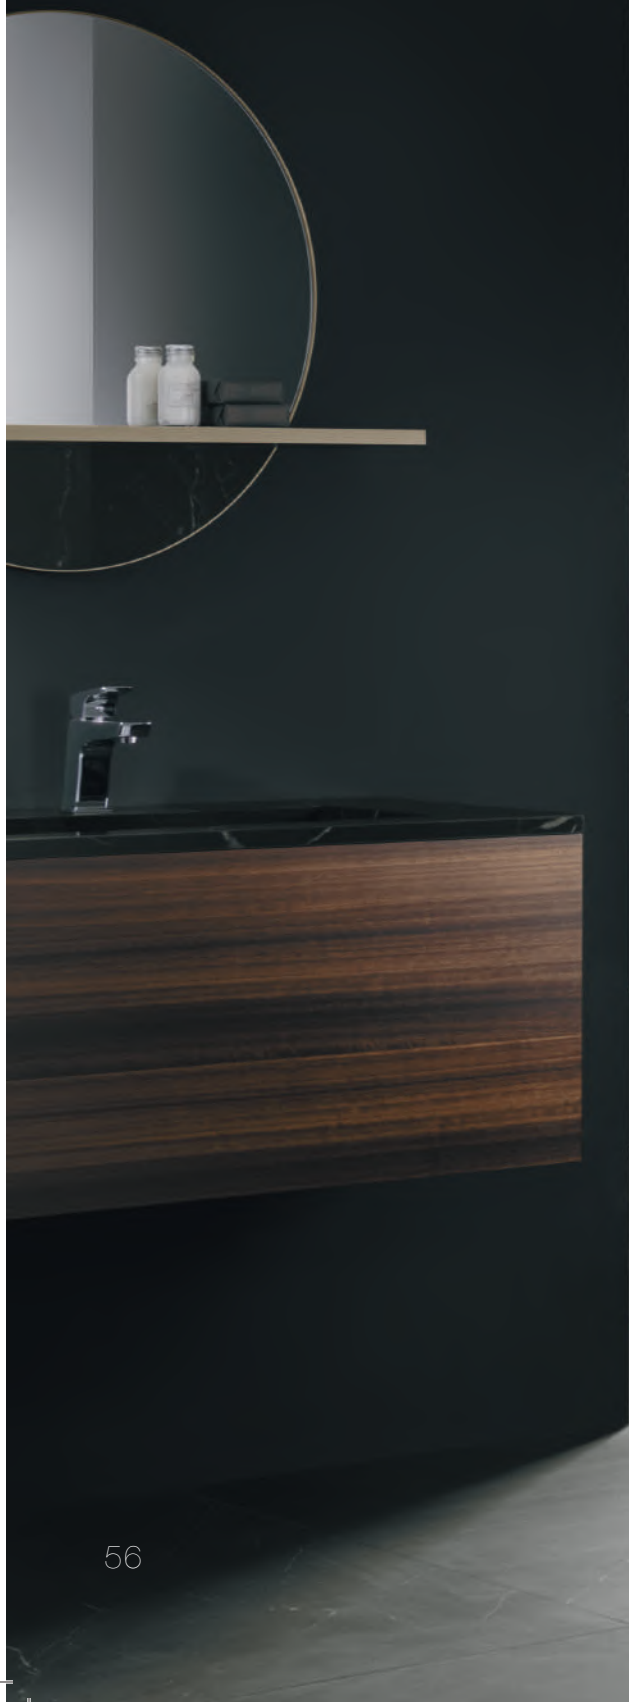

PS01 CORNER

design Studio Interno Nami