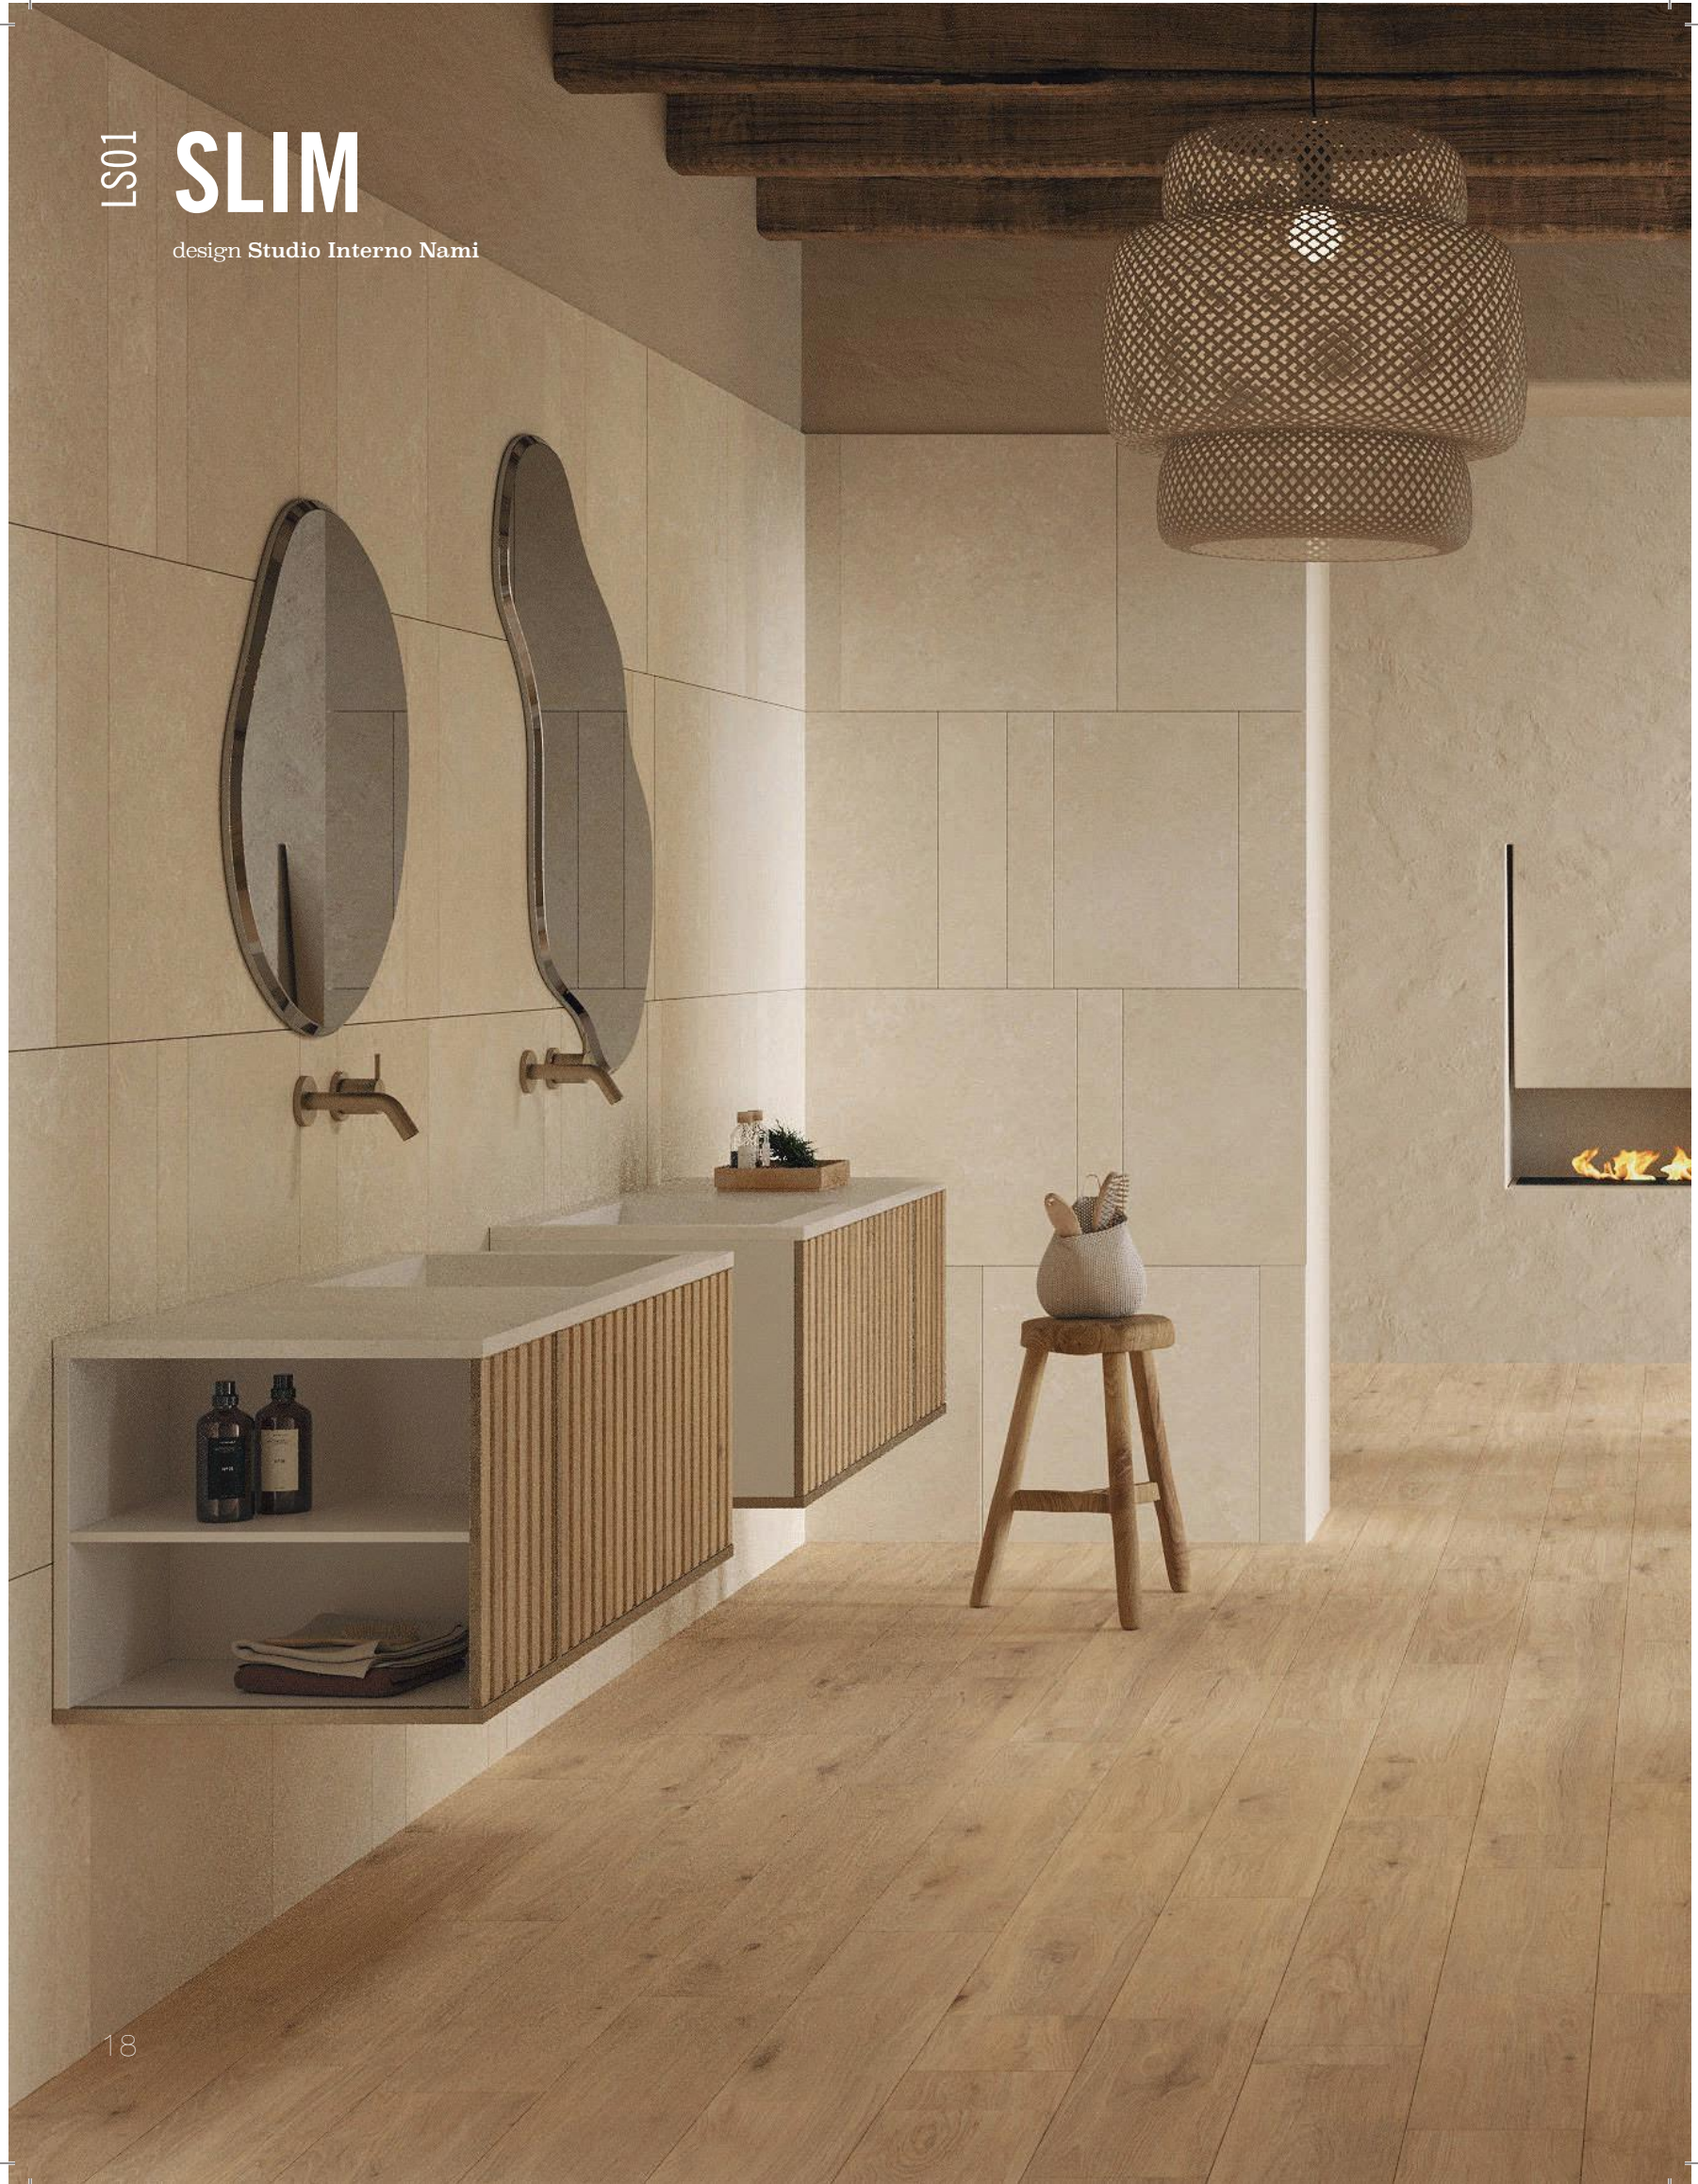

LS01

SLIM

design Studio Interno Nami