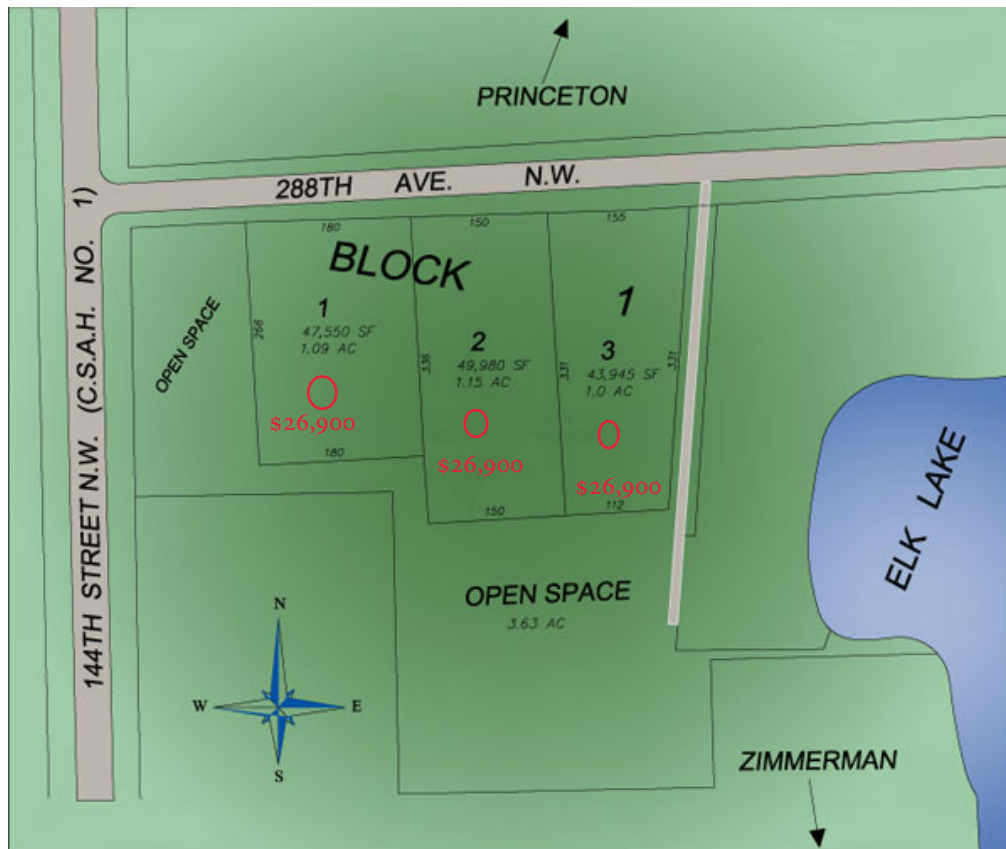

# Lake Ridge Meadows Baldwin Township

Directions:  
169 to CR9,  
West to 144th  
South to 288th

PRICE CUSTOM HOMES

**counselor**<sup>®</sup>  
realty.com

Dave Wills  
763-670-3678  
Danella Swanson  
763-772-2274