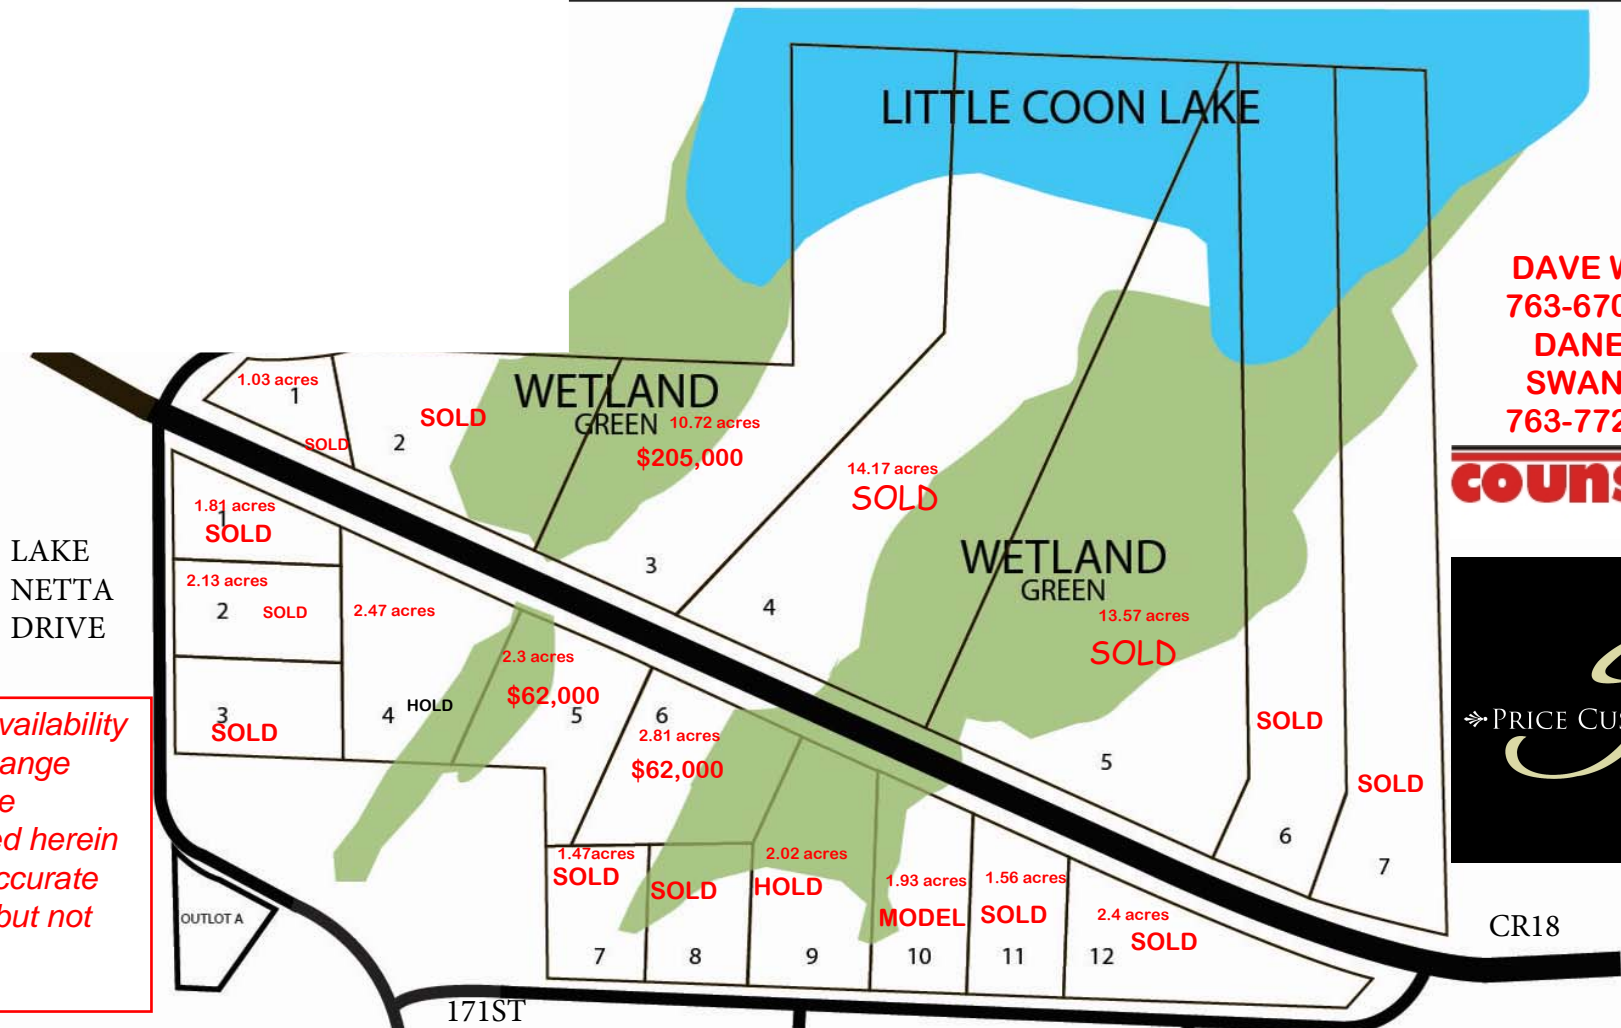

Directions-65 to Crosstown East to Lake Netta Drive,
Lots on both sides of Crosstown, model is South on
Lake Netta to 171st and East to model on left

South Coon Lake Shores

HAM LAKE

DAVE WILLS
763-670-3678
DANELLA
SWANSON
763-772-2274

counselor[®]
realty.com

*Prices and availability
subject to change
without notice
Info contained herein
is deemed accurate
and reliable but not
guaranteed*

LAKE
NETTA
DRIVE

171ST

CR18