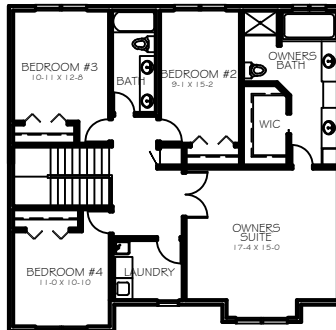

The Aspen
2483 FSF
4 Bed 3 Bath

MAIN FLOOR
1,125 SQ. FT.

SECOND FLOOR
1,358 SQ. FT.