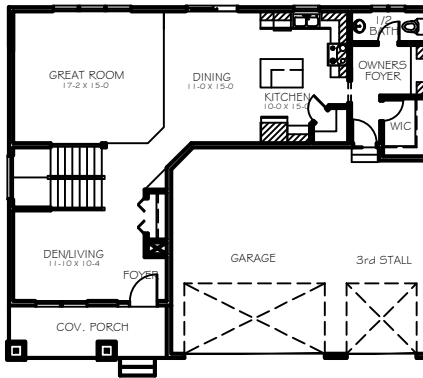

The Aspen
2483 FSF
4 Bed 3 Bath

MAIN FLOOR
1,125 SQ. FT.

SECOND FLOOR
1,358 SQ. FT.