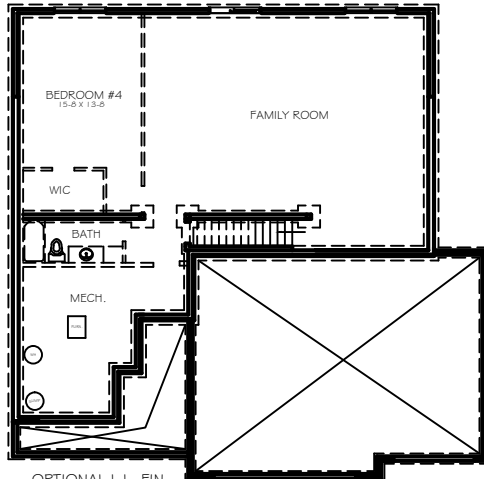

↔ PRICE CUSTOM HOMES ↔

The Elm
1649 FSF
3 Bed 2 Bath

MAIN FLOOR
1,649 SQ. FT.

OPTIONAL L.L. FIN.
1,364 SQ. FT.