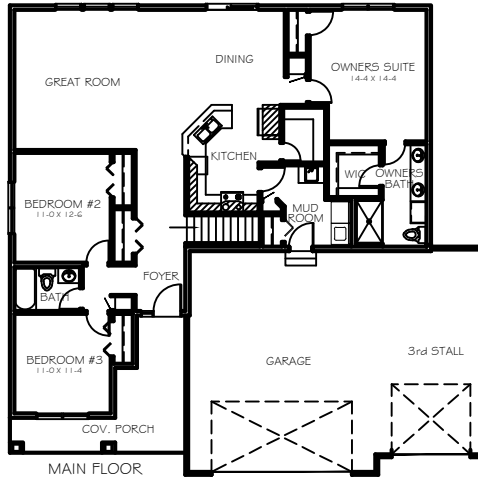

↔ PRICE CUSTOM HOMES ↔

The Elm
1649 FSF
3 Bed 2 Bath

MAIN FLOOR
1,649 SQ. FT.

OPTIONAL L.L. FIN.
1,364 SQ. FT.