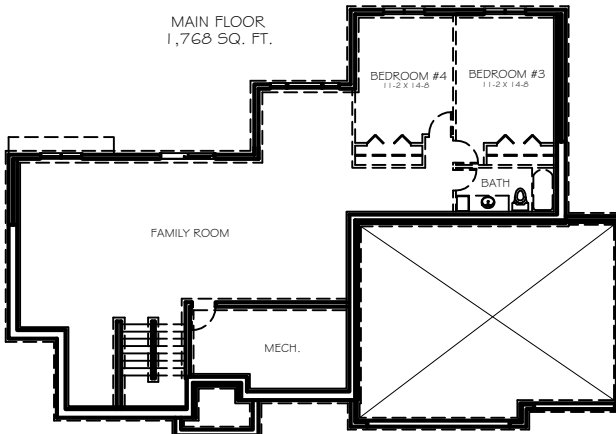

The Hawthorne  
 1768 FSF  
 2 Bed 2 Bath

MAIN FLOOR  
 1,768 SQ. FT.

OPTIONAL L.L. FIN.  
 1,530 SQ. FT.