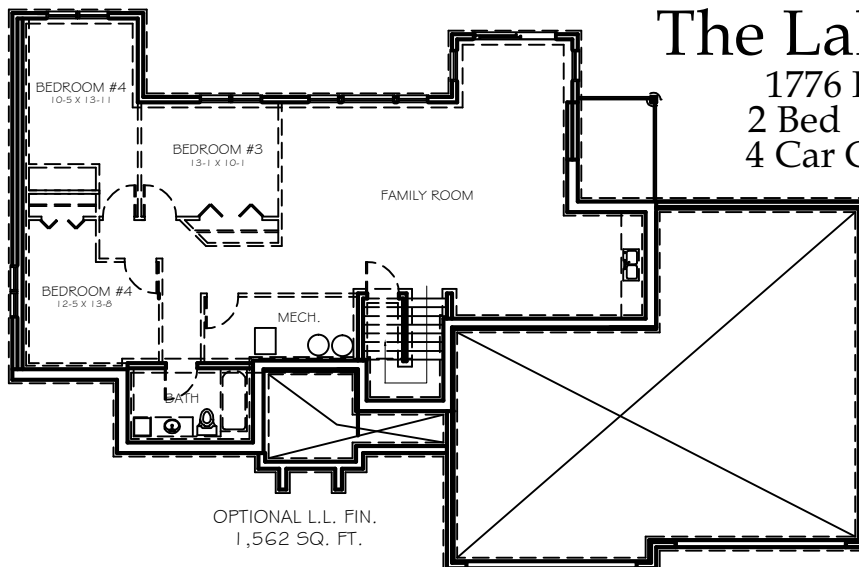

MAIN FLOOR
1,776 SQ. FT.

OPTIONAL L.L. FIN.
1,562 SQ. FT.

The Lake Life

1776 FSF
 2 Bed 2 Bath
 4 Car Garage