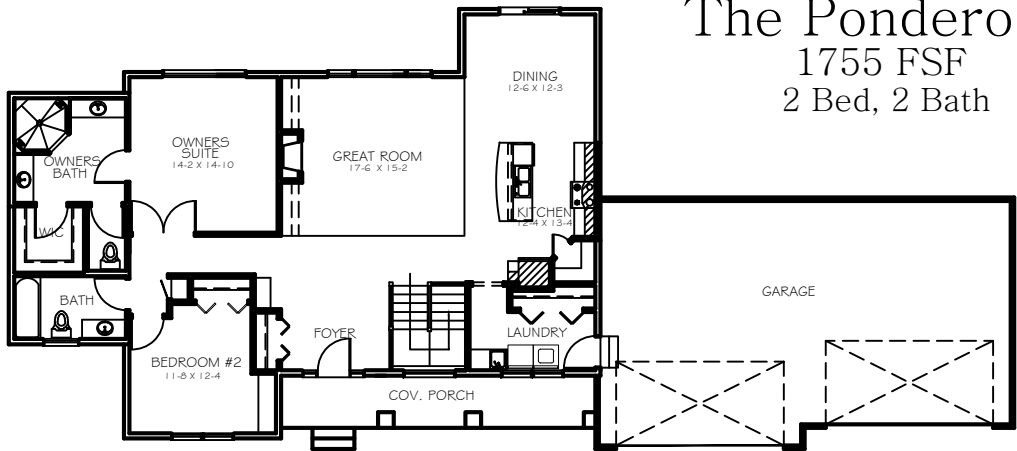

The Ponderosa
 1755 FSF
 2 Bed, 2 Bath

MAIN FLOOR
 1,755 SQ. FT.

OPTIONAL L.L. FIN.
 1,622 SQ. FT.