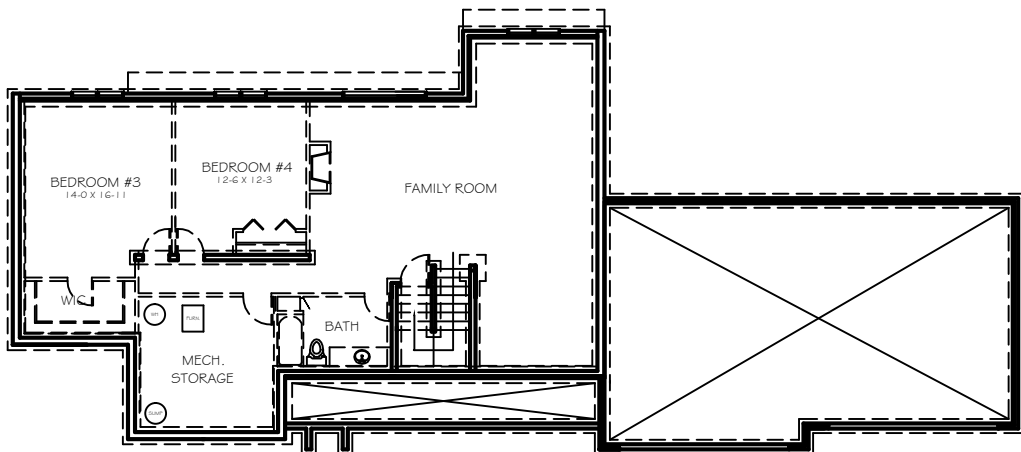

The Ponderosa
 1755 FSF
 2 Bed, 2 Bath

MAIN FLOOR
 1,755 SQ. FT.

OPTIONAL L.L. FIN.
 1,622 SQ. FT.