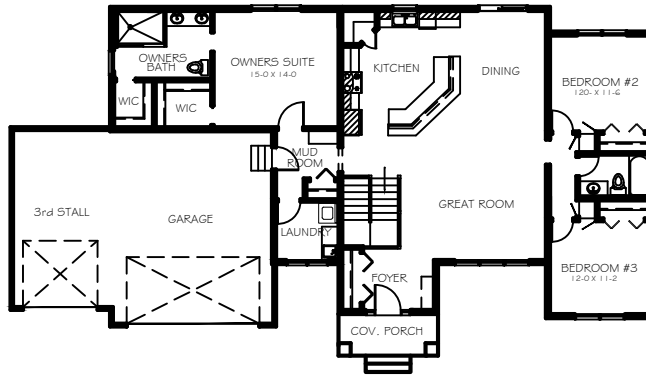

1,838 Sq. Ft.

The Tamarack
 1838 FSF
 3 Bed 2 Bath

MAIN FLOOR
 1,838 SQ. FT.

OPTIONAL L.L. FIN.
 1,542 SQ. FT.