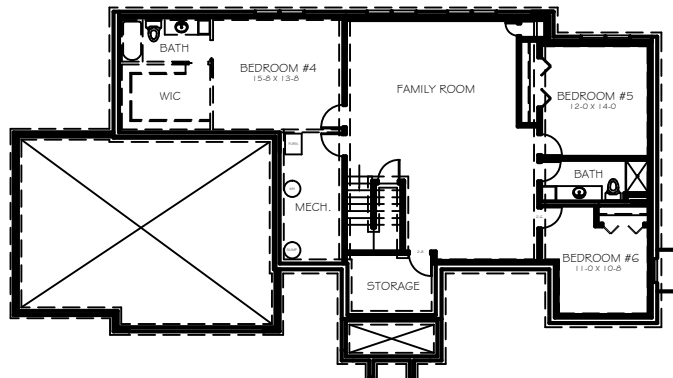

1,838 Sq. Ft.

The Tamarack
 1838 FSF
 3 Bed 2 Bath

MAIN FLOOR
 1,838 SQ. FT.

OPTIONAL L.L. FIN.
 1,542 SQ. FT.