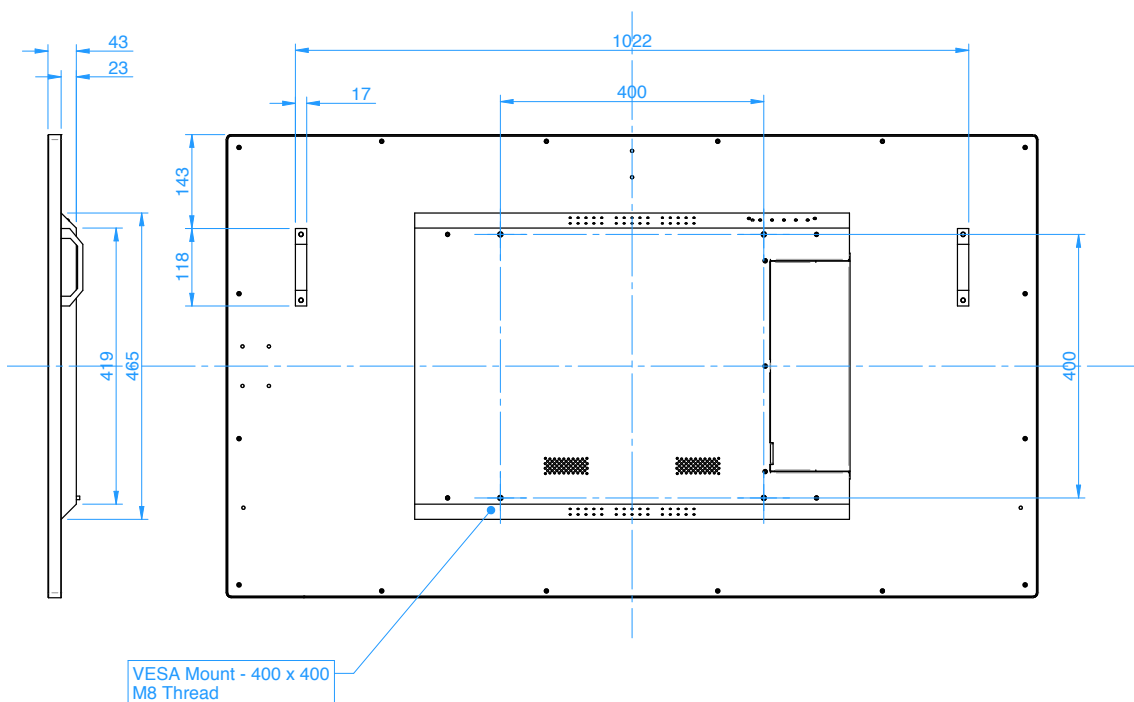

INTS550-4K touch screen technical drawings