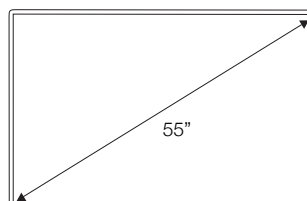

Dimensions	1232mm x 703mm x 43mm
Active Area	55" (1212 x 682mm)
Weight	31.0kg (screen only)
Resolution	3840 x 2160 (60Hz)
Display	CBS550 Display, 16:9 aspect ratio, 24-bit colour
Contrast Ratio	1100:1
Bezel	8mm border
View Angle	89/89/89/89
Brightness	350 nits
Software Optional	Integrated video conferencing - Microsoft Teams/ Zoom or Google Meet Highly Customisable
Connections	USB-A 3.1 (4) USB-C 3.1 VGA Video Input DVI Video Input HDMI Video Input i219-V LAN Gigabit Ethernet RS-232 Port (to be confirmed)
Power Req	Input 120-240V ~ 50/60Hz 1.2A, Output 12V - 3000mA
Consumption	160w on <4W standby
What's Included	InTouch INTS550-4K Intel NUC PC kit A USB display transmitter Cable Kit (IEC Power Cable (1.5m), HDMI, USB Touch Input) Getting Started Guide
What's Optional	INFSWB-PRO mobile floor stand INFSWB-PRO-SHELF laptop shelf accessory INFSWB-PRO-CAMERA camera shelf accessory INWM3070-UF Landscape wall mount INWM3060-UF Portrait wall mount Logitech Webcam
Graphics	Intel® Iris™ Plus Graphics 655
Audio/ Video	Digital Audio 7.1 Surround Sound
Exterior	Case: Precision Machined Brushed Aluminium Finish Glass: 3mm toughened glass OSD Buttons: Home, Menu, Vol +, Vol -, Input, Power (seperate button) Consealed Cabling cover
Warranty	3-Year Warranty