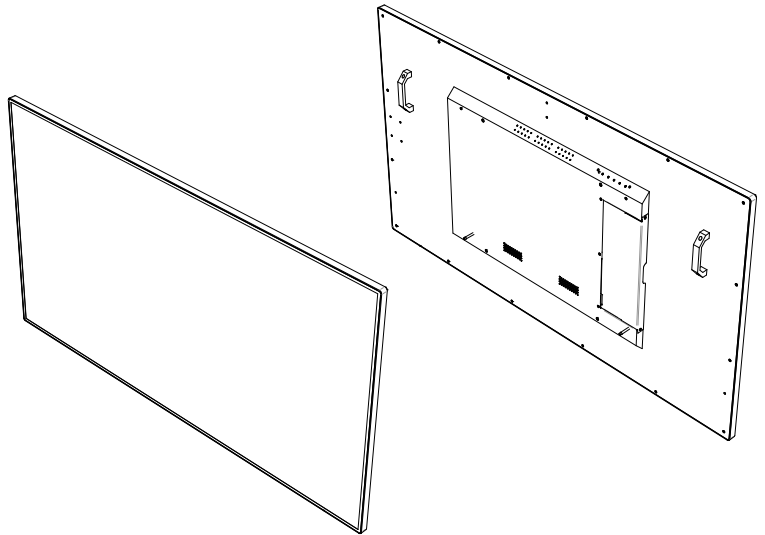

INTS550-4K touch screen technical drawings