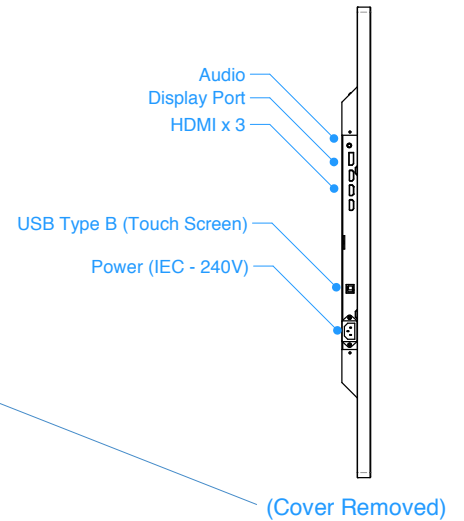

perfect wall mount

Our universal VESA plate allows the flexibility to wall mount our INTS550-4K. Choose to mount your touch screen in either portrait or landscape format.

INTS550-4K touch screen specifications

Dimensions	1232mm x 703mm x 43mm
Active Area	55" (1212 x 682mm)
Weight	31.0kg (screen only)
Resolution	3840 x 2160 (60Hz)
Display	CBS550 Display, 16:9 aspect ratio, 24-bit colour
Contrast Ratio	1100:1
Bezel	8mm border
View Angle	89/89/89/89
Brightness	350 nits
Software Optional	Integrated video conferencing - Microsoft Teams/ Zoom or Google Meet Highly Customisable
Connections	USB-A 3.1 (4) USB-C 3.1 VGA Video Input DVI Video Input HDMI Video Input i219-V LAN Gigabit Ethernet RS-232 Port (to be confirmed)
Power Req	Input 120-240V ~ 50/60Hz 1.2A, Output 12V - 3000mA
Consumption	160w on <4W standby
What's Included	InTouch INTS550-4K Intel NUC PC kit A USB display transmitter Cable Kit (IEC Power Cable (1.5m), HDMI, USB Touch Input) Getting Started Guide
What's Optional	INFSWB-PRO mobile floor stand INFSWB-PRO-SHELF laptop shelf accessory INFSWB-PRO-CAMERA camera shelf accessory INWM3070-UF Landscape wall mount INWM3060-UF Portrait wall mount Logitech Webcam
Graphics	Intel® Iris™ Plus Graphics 655
Audio/ Video	Digital Audio 7.1 Surround Sound
Exterior	Case: Precision Machined Brushed Aluminium Finish Glass: 3mm toughened glass OSD Buttons: Home, Menu, Vol +, Vol -, Input, Power (seperate button) Consealed Cabling cover
Warranty	3-Year Warranty

3 YEAR
WARRANTY

INTS550-4K touch screen technical drawings

Parts for Ordering

INTS550-4K	55" Touch Screen
INWM3070-UF	Landscape wall mount
INWM3060-UFP	Portrait wall mount
INFSWB-PRO	Pro mobile floor stand
INFSWB-PRO-SHELF	Laptop shelf accessory
INFSWB-PRO-CAMERA	Camera shelf accessory