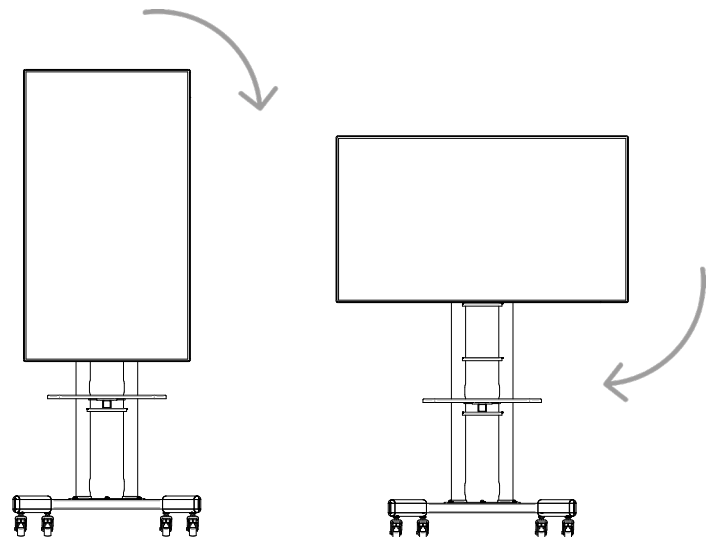

orientation flexibility

Work and communicate in either landscape or portrait mode. The INTS550-4K can be adjusted to an orientation that suits your particular task. Landscape mode for video huddles or portrait mode for slick presentations.