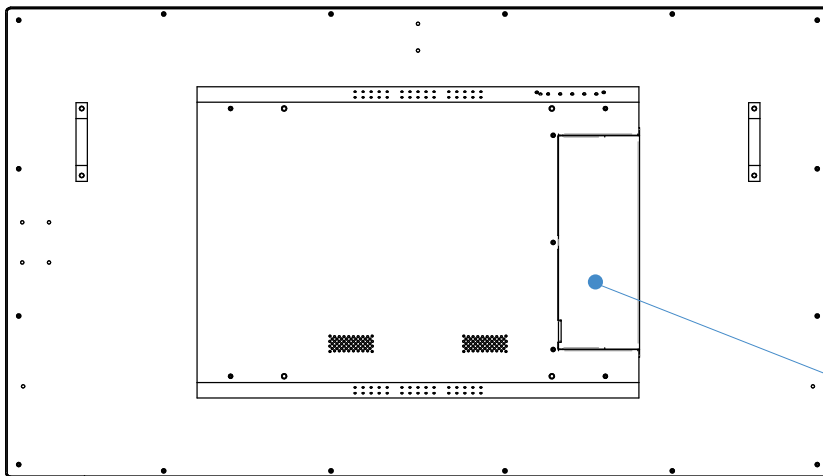

INTS550-4K touch screen technical drawings